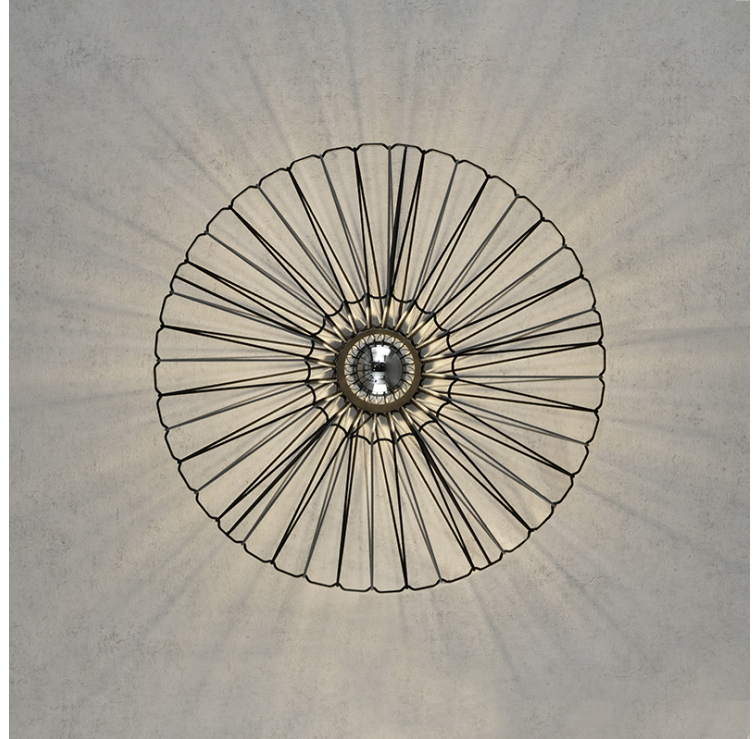

BIMBA SURFACE

D112043-

base number Finish
Options

PROJECT
TYPE
SPECIFIER
QUANTITY
DATE

1. To build a product code in our configurator select the specify button on the base model # product page
2. To build a manual product code on this datasheet choose from the options listed below in blue font and add the suffix to the base model #

GENERAL

Series: Bimba
Partner: Ole
Division: Design
Installation: Surface
Product Type: Ceiling Surface
Mounting Location: Ceiling

PHYSICAL

Shape: Abstract
Diameter (mm): 800
Diameter (in): 31 1/2"
Height (mm): 230
Height (in): 9 1/16"
Weight (kg): 5.1
Weight (lbs): 11.24
Diffuser: PMMA - Opal
Fixture Finish: BEI / BLK / BLU / COG / DGN / GRY / MRN / MOC / MUS / OLV / SIL / STN / TER / WHI
Holder Finish: Matte Black
Fixture Material: Fabric Cord / Metal
Primary Material: Fabric - Recycled
Cable Details: 2000mm Cable
Upon Request: Other fabric cord colors available upon request (see downloadable finish chart)

ELECTRICAL

Number of Lamps: 1
Lamp Type: LED Retrofit
Lamp Shape: A19
Bulb Included: Bulb Not Included
Max. Wattage Per Lamp (W): 15
Lamp Base: E26
Input Voltage (V): 120
Upon Request: 277Vac / GU24

RATINGS AND CERTIFICATIONS

Certified By: Certified for North American Standards
IP rating: IP20