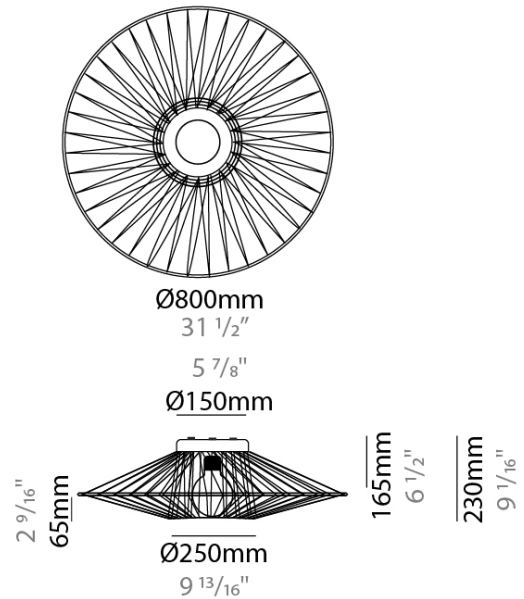

BIMBA SURFACE

D112043-

base number Finish
Options

PROJECT
TYPE
SPECIFIER
QUANTITY
DATE

1. To build a product code in our configurator select the specify button on the base model # product page
2. To build a manual product code on this datasheet choose from the options listed below in blue font and add the suffix to the base model #

GENERAL

Series: Bimba
Partner: Ole
Division: Design
Installation: Surface
Product Type: Ceiling Surface
Mounting Location: Ceiling

PHYSICAL

Shape: Abstract
Diameter (mm): 800
Diameter (in): 31 1/2"
Height (mm): 230
Height (in): 9 1/16"
Weight (kg): 5.1
Weight (lbs): 11.24
Diffuser: PMMA - Opal
Fixture Finish: BEI / BLK / BLU / COG / DGN / GRY / MRN / MOC / MUS / OLV / SIL / STN / TER / WHI
Holder Finish: Matte Black
Fixture Material: Fabric Cord / Metal
Primary Material: Fabric - Recycled
Cable Details: 2000mm Cable
Upon Request: Other fabric cord colors available upon request (see downloadable finish chart)

ELECTRICAL

Number of Lamps: 1
Lamp Type: LED Retrofit
Lamp Shape: A19
Bulb Included: Bulb Not Included
Max. Wattage Per Lamp (W): 15
Lamp Base: E26
Input Voltage (V): 120
Upon Request: 277Vac / GU24

RATINGS AND CERTIFICATIONS

Certified By: Certified for North American Standards
IP rating: IP20