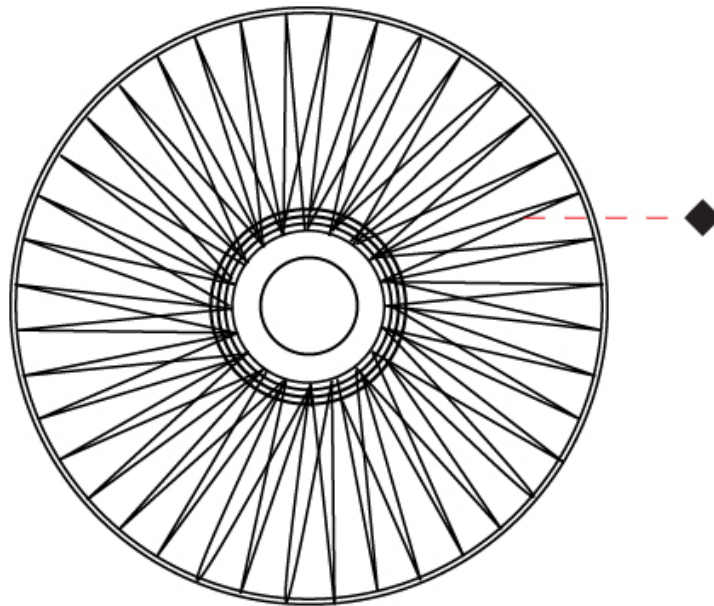

D112043-

PROJECT

TYPE

SPECIFIER

QUANTITY

DATE

D