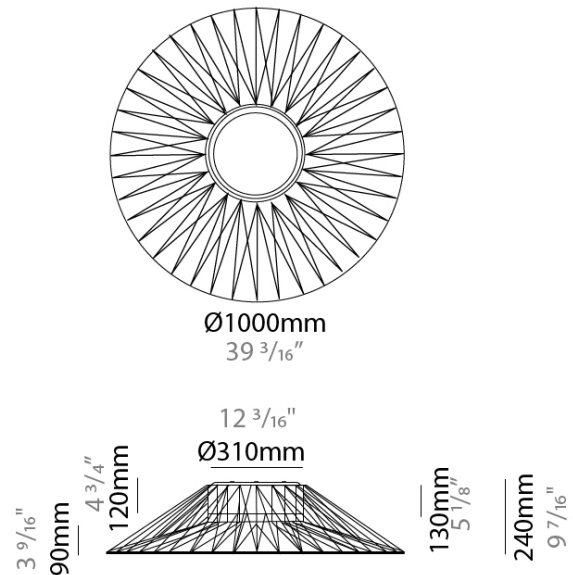

PROJECT	
TYPE	
SPECIFIER	
QUANTITY	
DATE	

BIMBA SURFACE

D112045-

base number Finish
Options

1. To build a product code in our configurator select the specify button on the base model # product page
2. To build a manual product code on this datasheet choose from the options listed below in blue font and add the suffix to the base model #

GENERAL

Series: Bimba
Partner: Ole
Division: Design
Installation: Surface
Product Type: Ceiling Surface
Mounting Location: Ceiling

PHYSICAL

Shape: Abstract
Diameter (mm): 1000
Diameter (in): 39 ³/₁₆"
Height (mm): 240
Height (in): 9 ⁷/₁₆"
Weight (kg): 6
Weight (lbs): 13.23
Diffuser: PMMA - Opal
Fixture Finish: BEI / BLK / BLU / COG / DGN / GRY / MRN / MOC / MUS / OLV / SIL / STN / TER / WHI
Holder Finish: Matte Black
Fixture Material: Fabric Cord / Metal
Primary Material: Fabric - Recycled
Cable Details: 2000mm Cable
Upon Request: Other fabric cord colors available upon request (see downloadable finish chart)

ELECTRICAL

Number of Lamps: 3
Lamp Type: LED Retrofit
Lamp Shape: A19
Bulb Included: Bulb Not Included
Max. Wattage Per Lamp (W): 15
Lamp Base: E26
Input Voltage (V): 120
Upon Request: 277Vac / GU24

RATINGS AND CERTIFICATIONS

Certified By: Certified for North American Standards
IP rating: IP20