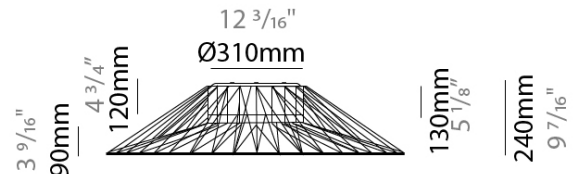

BIMBA SURFACE

D112045-

base number   Finish
Options

PROJECT	_____
TYPE	_____
SPECIFIER	_____
QUANTITY	_____
DATE	_____

1. To build a product code in our configurator select the specify button on the base model # product page
2. To build a manual product code on this datasheet choose from the options listed below in blue font and add the suffix to the base model #

GENERAL

Series: Bimba _____
Brand: Ole _____
Division: Design _____
Mounting Type: Surface _____
Mounting Location: Ceiling _____
Subcategory: Ambient _____

PHYSICAL

Shape: Abstract _____
Diameter (mm): 1000 _____
Diameter (in): 39 3/8 _____
Height (mm): 240 _____
Height (in): 9 7/16 _____
Light Distribution: Omnidirectional _____
Weight (kg): 6 _____
Weight (lbs): 13.23 _____
Diffuser: PMMA - Opal _____
Fixture Finish: [BEI](#) / [BLK](#) / [BLU](#) / [COG](#) / [DGN](#) / [GRY](#) / [MRN](#) / [MOC](#) / [MUS](#) / [OLV](#) / [SIL](#) / [STN](#) / [TER](#) / [WHI](#) _____
Holder Finish: Matte Black _____
Fixture Material: Fabric Cord / Metal _____
Cable Details: 2000mm Cable _____
Upon Request: Other fabric cord colors available upon request (see downloadable finish chart)

ELECTRICAL

Number of Lamps: 3 _____
Lamp Type: LED Retrofit _____
Lamp Shape: A19 _____
Bulb Included: Bulb Not Included _____
Max. Wattage Per Lamp (W): 15 _____
Lamp Base: E26 _____
Input Voltage (V): 120 _____
Upon Request: 277Vac / GU24 _____

RATINGS AND CERTIFICATIONS

Certified By: Certified for North American Standards _____
IP rating: IP20 _____

Ø1000mm
39 3/16"