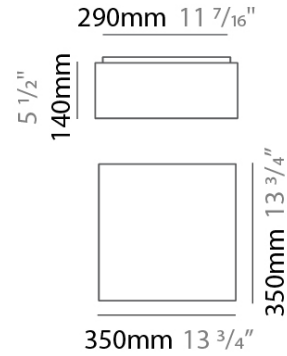

PROJECT	
TYPE	
SPECIFIER	
QUANTITY	
DATE	

BASS SURFACE

D112046-

base number Finish
Options

1. To build a product code in our configurator select the specify button on the base model # product page
2. To build a manual product code on this datasheet choose from the options listed below in blue font and add the suffix to the base model #

GENERAL

Series: Bass
Brand: Ole
Division: Design
Mounting Type: Surface
Mounting Location: Ceiling
Subcategory: Ambient

PHYSICAL

Shape: Square
Length (mm): 350
Length (in): 13 3/4
Width (mm): 350
Width (in): 13 3/4
Height (mm): 140
Height (in): 5 1/2
Light Distribution: Direct / Indirect
Weight (kg): 2.4
Weight (lbs): 5.29
Diffuser: PMMA - Opal
Fixture Finish: BEI / BLK / BLU / COG / DGN / GRY / MRN / MOC / MUS / OLV / SIL / STN / TER / WHI
Fixture Material: Fabric Cord / Metal
Cable Details: 2000mm Cable
Upon Request: Other fabric cord colors available upon request (see downloadable finish chart)

ELECTRICAL

Number of Lamps: 2
Lamp Type: LED Retrofit
Lamp Shape: A19
Bulb Included: Bulb Not Included
Max. Wattage Per Lamp (W): 15
Lamp Base: E26
Input Voltage (V): 120
Upon Request: 277Vac / GU24

RATINGS AND CERTIFICATIONS

Certified By: Certified for North American Standards
IP rating: IP20