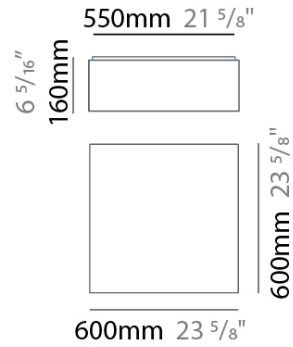

BASS SURFACE

D112047-

base number   Finish
Options

1. To build a product code in our configurator select the specify button on the base model # product page
2. To build a manual product code on this datasheet choose from the options listed below in blue font and add the suffix to the base model #

GENERAL

Series: Bass _____
Brand: Ole _____
Division: Design _____
Mounting Type: Surface _____
Mounting Location: Ceiling _____
Subcategory: Ambient _____

PHYSICAL

Shape: Square _____
Length (mm): 600 _____
Length (in): 23 ⁵/₈ _____
Width (mm): 600 _____
Width (in): 23 ⁵/₈ _____
Height (mm): 160 _____
Height (in): 6 ⁵/₁₆ _____
Light Distribution: Direct / Indirect _____
Weight (kg): 5 _____
Weight (lbs): 11.02 _____
Diffuser: PMMA - Opal _____
Fixture Finish: BEI / BLK / BLU / COG / DGN / GRY / MRN / MOC / MUS / OLV / SIL / STN / TER / WHI _____
Fixture Material: Fabric Cord / Metal _____
Cable Details: 2000mm Cable _____
Upon Request: Other fabric cord colors available upon request (see downloadable finish chart) _____

ELECTRICAL

Number of Lamps: 4 _____
Lamp Type: LED Retrofit _____
Lamp Shape: A19 _____
Bulb Included: Bulb Not Included _____
Max. Wattage Per Lamp (W): 15 _____
Lamp Base: E26 _____
Input Voltage (V): 120 _____
Upon Request: 277Vac / GU24 _____

RATINGS AND CERTIFICATIONS

Certified By: Certified for North American Standards _____
IP rating: IP20 _____