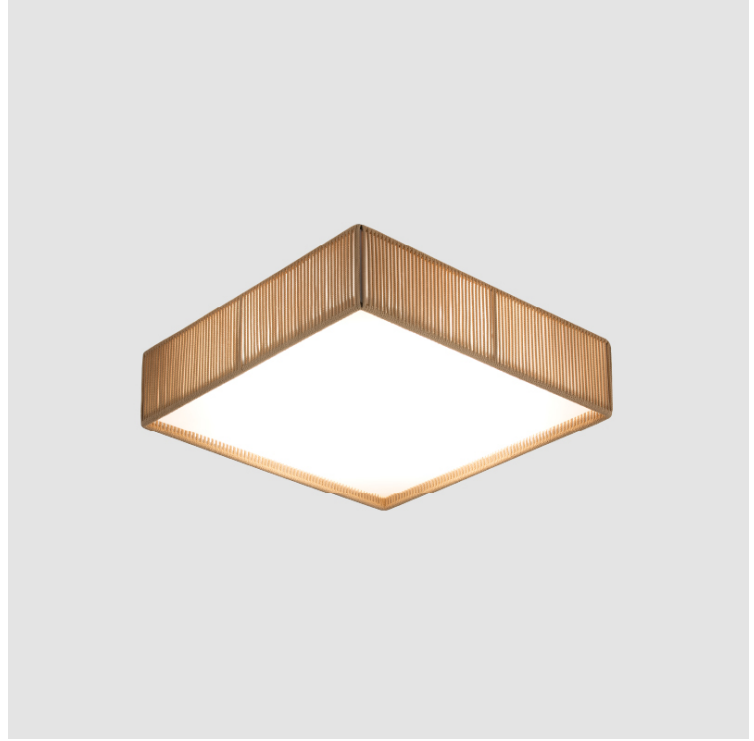

BASS SURFACE

D112047-

base number   Finish
Options

1. To build a product code in our configurator select the specify button on the base model # product page
2. To build a manual product code on this datasheet choose from the options listed below in blue font and add the suffix to the base model #

GENERAL

Series: Bass _____
Brand: Ole _____
Division: Design _____
Mounting Type: Surface _____
Mounting Location: Ceiling _____
Subcategory: Ambient _____

PHYSICAL

Shape: Square _____
Length (mm): 600 _____
Length (in): 23 ⁵/₈ _____
Width (mm): 600 _____
Width (in): 23 ⁵/₈ _____
Height (mm): 160 _____
Height (in): 6 ⁵/₁₆ _____
Light Distribution: Direct / Indirect _____
Weight (kg): 5 _____
Weight (lbs): 11.02 _____
Diffuser: PMMA - Opal _____
Fixture Finish: BEI / BLK / BLU / COG / DGN / GRY / MRN / MOC / MUS / OLV / SIL / STN / TER / WHI _____
Fixture Material: Fabric Cord / Metal _____
Cable Details: 2000mm Cable _____
Upon Request: Other fabric cord colors available upon request (see downloadable finish chart) _____

ELECTRICAL

Number of Lamps: 4 _____
Lamp Type: LED Retrofit _____
Lamp Shape: A19 _____
Bulb Included: Bulb Not Included _____
Max. Wattage Per Lamp (W): 15 _____
Lamp Base: E26 _____
Input Voltage (V): 120 _____
Upon Request: 277Vac / GU24 _____

RATINGS AND CERTIFICATIONS

Certified By: Certified for North American Standards _____
IP rating: IP20 _____