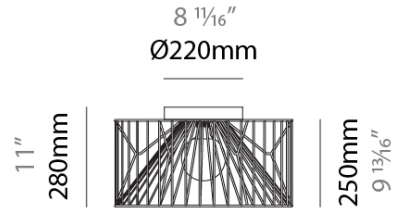

PROJECT	_____
TYPE	_____
SPECIFIER	_____
QUANTITY	_____
DATE	_____

MARIOLA SURFACE

D112048- _____ - _____
base number   Finish   Finish
                         Options   Options

1. To build a product code in our configurator select the specify button on the base model # product page
2. To build a manual product code on this datasheet choose from the options listed below in blue font and add the suffix to the base model #

GENERAL
Series: Mariola _____
Brand: Ole _____
Division: Design _____
Mounting Type: Surface _____
Mounting Location: Ceiling _____
Subcategory: Ambient _____

PHYSICAL
Shape: Abstract _____
Diameter (mm): 500 _____
Diameter (in): 19 11/16 _____
Height (mm): 280 _____
Height (in): 11 _____
Light Distribution: Omnidirectional _____
Fixture Finish: BEI / BLK / BLU / COG / DGN / GRY / MRN / MOC / MUS / OLV / SIL / STN / TER / WHI _____
Holder Finish: WHI / GSD _____
Accent Finish: WHI _____
Fixture Material: Fabric Cord / Metal _____

ELECTRICAL
Number of Lamps: 1 _____
Lamp Type: LED Retrofit _____
Bulb Included: Bulb Included _____
Max. Wattage Per Lamp (W): 20 _____
Lamp Base: E26 _____
Input Voltage (V): 120 _____
Upon Request: 277Vac / GU24 _____

RATINGS AND CERTIFICATIONS
Certified By: Certified for North American Standards _____
IP rating: IP20 _____