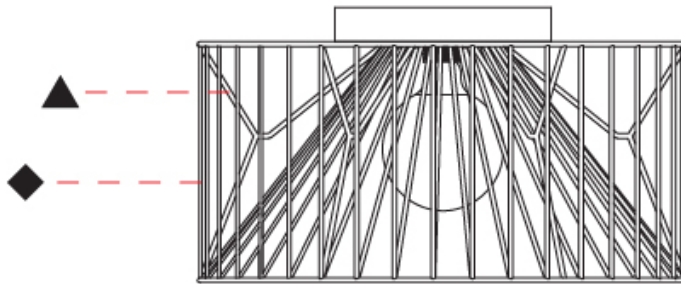

D112048-

PROJECT

TYPE

SPECIFIER

QUANTITY

DATE

D