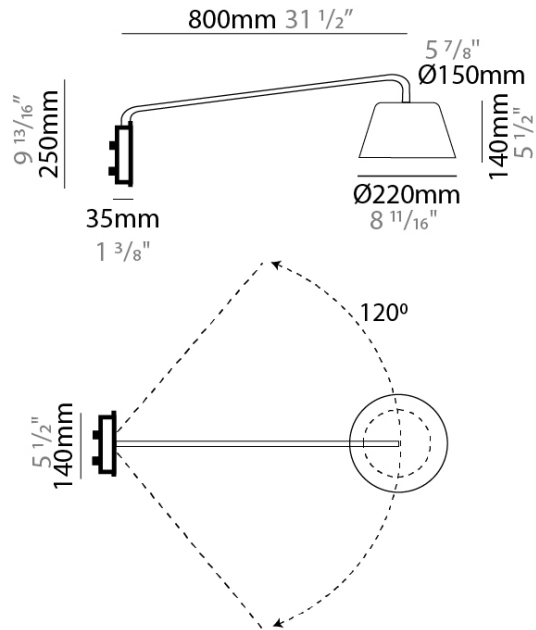

SENTO SURFACE

D113006- _____ - _____

base number   Finish   Finish
(Diamond)   (Triangle)

1. To build a product code in our configurator select the specify button on the base model # product page
2. To build a manual product code on this datasheet choose from the options listed below in blue font and add the suffix to the base model #

GENERAL

Series: Sento _____
Brand: Ole _____
Division: Design _____
Mounting Type: Surface _____
Mounting Location: Wall _____
Subcategory: Task _____

PHYSICAL

Shape: Bell _____
Diameter (mm): 220 _____
Diameter (in): 8 ¹³/₁₆ _____
Width (mm): 220 _____
Width (in): 8 ¹³/₁₆ _____
Height (mm): 250 _____
Depth (mm): 800 _____
Height (in): 9 ¹³/₁₆ _____
Depth (in): 31 ¹/₂ _____
Extension (mm): 610 _____
Extension (in): 24 _____
Light Distribution: Direct _____
Weight (kg): 1.5 _____
Weight (lbs): 3.3 _____
Diffuser: Arylic - Satin _____
Fixture Finish: WHI / MBK / BEI / MSA / OGR / MWH _____
Holder Finish: WHI / MBK _____
Fixture Material: Metal _____
Cable Details: 3000mm Cable _____

ELECTRICAL

Number of Lamps: 1 _____
Lamp Type: LED Retrofit _____
Lamp Shape: MR16 _____
Bulb Included: Bulb Not Included _____
Max. Wattage Per Lamp (W): 7 _____
Lamp Base: GU10 _____
Input Voltage (V): 120 _____

OPTICAL

Adjustability: Rotating _____

RATINGS AND CERTIFICATIONS

Certified By: Certified for North American Standards _____
IP rating: IP20 _____