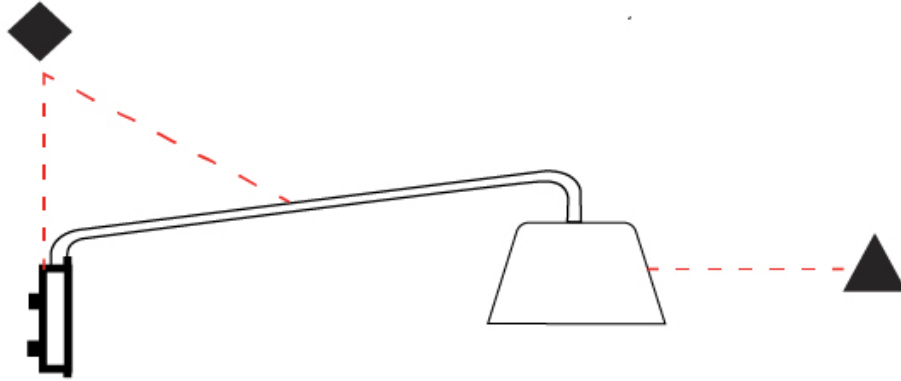

D113006-

PROJECT _____

TYPE _____

SPECIFIER _____

QUANTITY _____

DATE _____

D