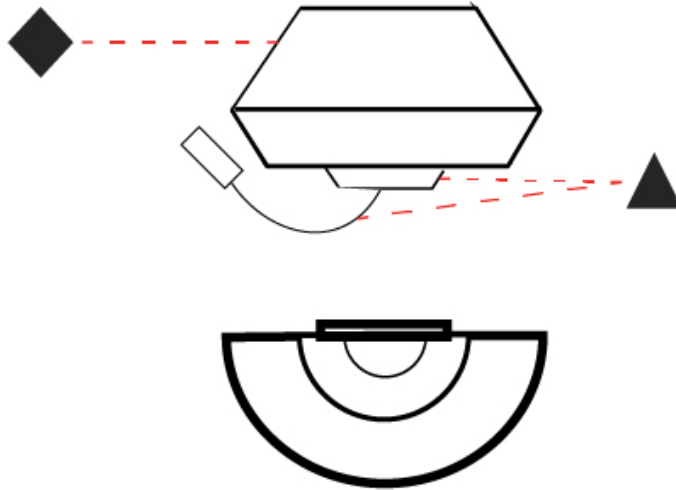

BANYO SURFACE

D113015-

PROJECT _____

TYPE _____

SPECIFIER _____

QUANTITY _____

DATE _____

D