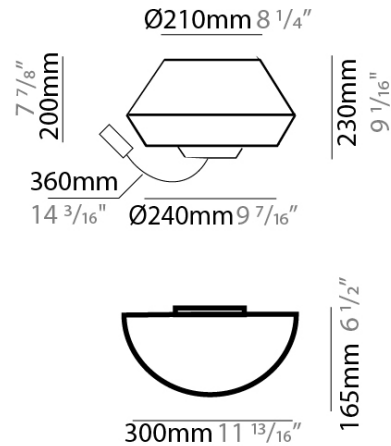

GENERAL

Series: Banyo
Partner: Ole
Division: Design
Installation: Surface
Product Type: Wall Surface
Mounting Location: Wall
Light Distribution: Direct / Indirect

PHYSICAL

Shape: Round
Width (mm): 300
Width (in): 11 ¹³/₁₆
Height (mm): 230
Depth (mm): 300
Height (in): 9 ¹/₁₆
Extension (mm): 165
Extension (in): 6 ¹/₂
Weight (kg): 1.2
Weight (lbs): 2.6
Diffuser: Satin Glass
Fixture Finish: BEI / BLK / BLU / COG / DGN / GRY / MRN / MOC / MUS / OLV / SIL / STN / TER / WHI
Holder Finish: MBK
Accent Finish: BLK
Fixture Material: Fabric Cord / Metal
Primary Material: Fabric - Recycled
Upon Request: Matte White Holder and Accent Finish

ELECTRICAL

Number of Lamps: 1
Lamp Type: LED + LED Retrofit
Input Wattage (W): 3 (LED)
Bulb Included: Bulb Not Included
Max. Wattage Per Lamp (W): 15
Lamp Base: E26
Dimming: Non-Dimmable
Driver Included: Yes
Driver Location: Integrated
Driver Type: Constant Current 500mA
Driver Class: Class 2
Input Voltage (V): 120
Constant Current (MA): 500
Upon Request: GU24

LED

Number of LEDs: 1
Color Temperature (°K): 4000
Max. Delivered Lumen (lm): 180
CRI: >80 CRI
Lamp Life (hrs): 25000

RATINGS AND CERTIFICATIONS

Certified By: Certified for North American Standards
IP rating: IP20

PROJECT
TYPE
SPECIFIER
QUANTITY
DATE