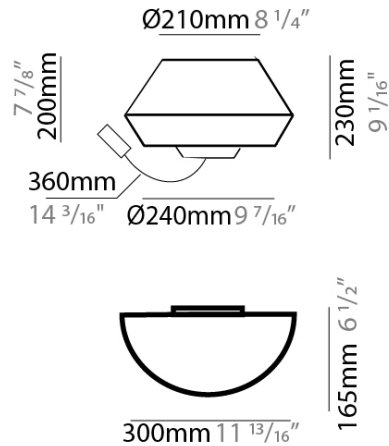

GENERAL

Series: Banyo
Partner: Ole
Division: Design
Installation: Surface
Product Type: Wall Surface
Mounting Location: Wall
Light Distribution: Direct / Indirect

PHYSICAL

Shape: Round
Width (mm): 300
Width (in): 11 ¹³/₁₆
Height (mm): 230
Depth (mm): 300
Height (in): 9 ¹/₁₆
Extension (mm): 165
Extension (in): 6 ¹/₂
Weight (kg): 1.2
Weight (lbs): 2.6
Diffuser: Satin Glass
Fixture Finish: BEI / BLK / BLU / COG / DGN / GRY / MRN / MOC / MUS / OLV / SIL / STN / TER / WHI
Holder Finish: MBK
Accent Finish: MBK
Fixture Material: Fabric Cord / Metal
Primary Material: Fabric - Recycled
Upon Request: Matte White Holder and Accent Finish

ELECTRICAL

Number of Lamps: 1
Lamp Type: LED + LED Retrofit
Input Wattage (W): 3 (LED)
Bulb Included: Bulb Not Included
Max. Wattage Per Lamp (W): 15
Lamp Base: E26
Dimming: Non-Dimmable
Driver Included: Yes
Driver Location: Integrated
Driver Type: Constant Current 500mA
Driver Class: Class 2
Input Voltage (V): 120
Constant Current (MA): 500
Upon Request: GU24

LED

Number of LEDs: 1
Color Temperature (°K): 4000
Max. Delivered Lumen (lm): 180
CRI: >80 CRI
Lamp Life (hrs): 25000

RATINGS AND CERTIFICATIONS

Certified By: Certified for North American Standards
IP rating: IP20

PROJECT
TYPE
SPECIFIER
QUANTITY
DATE