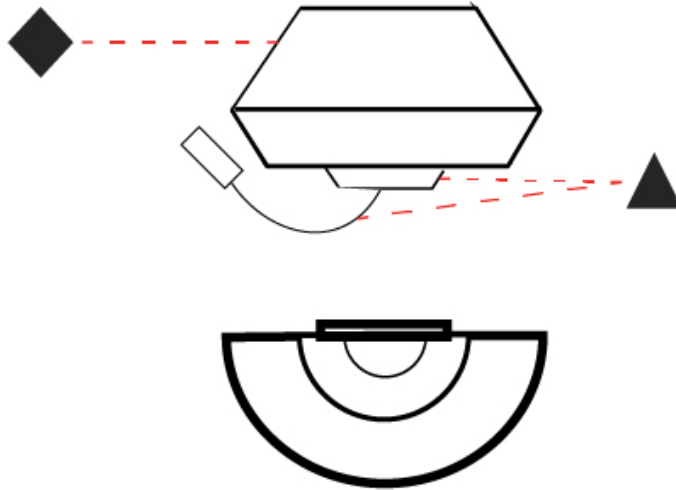

D113016-

PROJECT _____

TYPE _____

SPECIFIER _____

QUANTITY _____

DATE _____

D