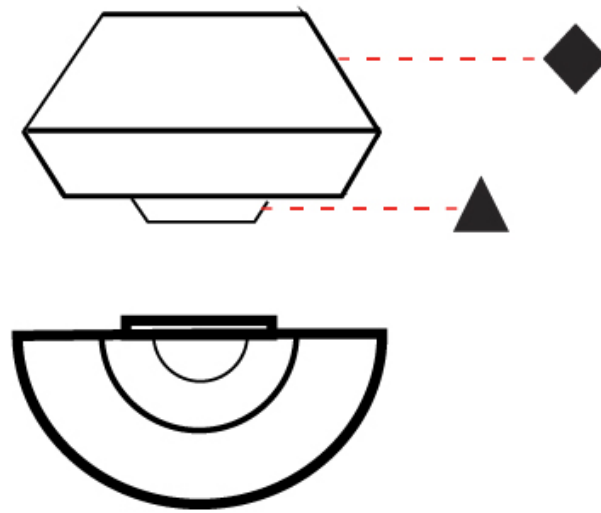

BANYO SURFACE

D113017-

PROJECT	_____
TYPE	_____
SPECIFIER	_____
QUANTITY	_____
DATE	_____