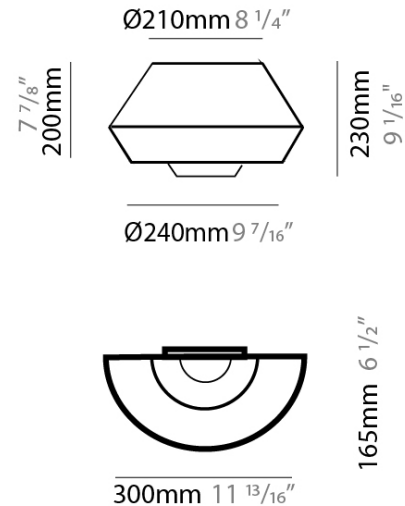

PROJECT	_____
TYPE	_____
SPECIFIER	_____
QUANTITY	_____
DATE	_____

1. To build a product code in our configurator select the specify button on the base model # product page
2. To build a manual product code on this datasheet choose from the options listed below in blue font and add the suffix to the base model #

GENERAL

Series: Banyo _____
Partner: Ole _____
Division: Design _____
Installation: Surface _____
Product Type: Wall Surface _____
Mounting Location: Wall _____
Light Distribution: Indirect _____

PHYSICAL

Shape: Round _____
Width (mm): 300 _____
Width (in): 11 ¹³/₁₆ _____
Height (mm): 230 _____
Depth (mm): 300 _____
Height (in): 9 ¹/₁₆ _____
Extension (mm): 165 _____
Extension (in): 6 ¹/₂ _____
Weight (kg): 1.1 _____
Weight (lbs): 2.4 _____
Diffuser: Satin Glass _____
Fixture Finish: BEI / BLK / BLU / COG / DGN / GRY / MRN / MOC / MUS / OLV / SIL / STN / TER / WHI _____
Holder Finish: MBK _____
Accent Finish: MBK _____
Fixture Material: Fabric Cord / Metal _____
Primary Material: Fabric - Recycled _____
Upon Request: Matte White Holder and Accent Finish _____

ELECTRICAL

Number of Lamps: 1 _____
Lamp Type: LED Retrofit _____
Lamp Shape: A19 _____
Bulb Included: Bulb Not Included _____
Max. Wattage Per Lamp (W): 15 _____
Lamp Base: E26 _____
Input Voltage (V): 120 _____
Upon Request: 277Vac / GU24 _____

RATINGS AND CERTIFICATIONS

Certified By: Certified for North American Standards _____
IP rating: IP20 _____