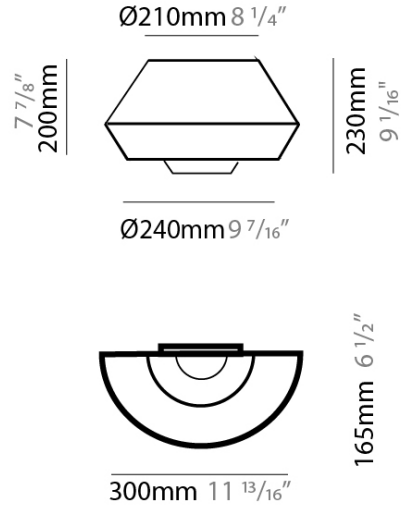

BANYO SURFACE

D113017- -

base number   Finish   Finish
Options   Options   Options

1. To build a product code in our configurator select the specify button on the base model # product page
2. To build a manual product code on this datasheet choose from the options listed below in blue font and add the suffix to the base model #

GENERAL

Series: Banyo
Brand: Ole
Division: Design
Mounting Type: Surface
Mounting Location: Wall
Subcategory: Up/Down Light

PHYSICAL

Shape: Round
Width (mm): 300
Width (in): 11 ¹³/₁₆
Height (mm): 230
Depth (mm): 300
Height (in): 9 ¹/₁₆
Extension (mm): 165
Extension (in): 6 ¹/₂
Light Distribution: Indirect
Weight (kg): 1.1
Weight (lbs): 2.4
Diffuser: Satin Glass
Fixture Finish: BEI / BLK / BLU / COG / DGN / GRY / MRN / MOC / MUS / OLV / SIL / STN / TER / WHI
Holder Finish: MWH / MBK
Accent Finish: Black (except for White Cord)
Fixture Material: Fabric Cord / Metal

ELECTRICAL

Number of Lamps: 1
Lamp Type: LED Retrofit
Lamp Shape: A19
Bulb Included: Bulb Not Included
Max. Wattage Per Lamp (W): 15
Lamp Base: E26
Input Voltage (V): 120
Upon Request: 277Vac / GU24

RATINGS AND CERTIFICATIONS

Certified By: Certified for North American Standards
IP rating: IP20

PROJECT
TYPE
SPECIFIER
QUANTITY
DATE