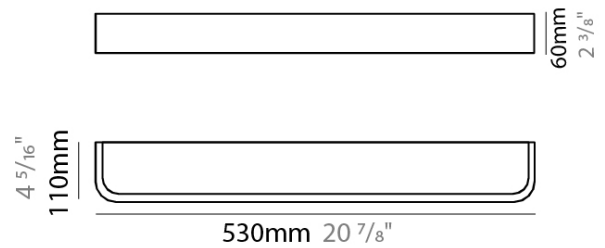

NATURE SURFACE

D113024

base number

1. To build a product code in our configurator select the specify button on the base model # product page
2. To build a manual product code on this datasheet choose from the options listed below in blue font and add the suffix to the base model #

GENERAL

Series: Nature
Brand: Ole
Division: Design
Mounting Type: Surface
Mounting Location: Wall
Subcategory: Ambient

PHYSICAL

Shape: Rectangle
Length (mm): 530
Length (in): 20 ⁷/₈
Height (mm): 60
Depth (mm): 110
Height (in): 2 ³/₈
Depth (in): 4 ⁵/₁₆
Light Distribution: Direct
Diffuser: PMMA - Opal
Fixture Finish: OAK
Fixture Material: Metal / Wood

ELECTRICAL

Number of Lamps: 2
Lamp Type: LED Retrofit
Lamp Shape: A15
Bulb Included: Bulb Not Included
Max. Wattage Per Lamp (W): 4
Lamp Base: E26
Input Voltage (V): 120
Upon Request: 277Vac / GU24

RATINGS AND CERTIFICATIONS

Certified By: Certified for North American Standards
IP rating: IP20

PROJECT	_____
TYPE	_____
SPECIFIER	_____
QUANTITY	_____
DATE	_____