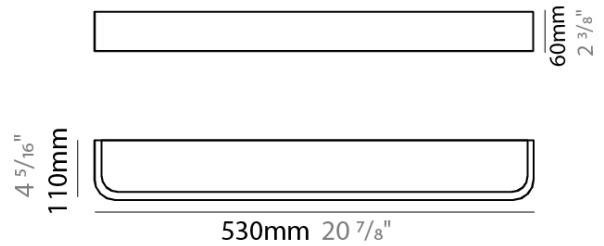

PROJECT	_____
TYPE	_____
SPECIFIER	_____
QUANTITY	_____
DATE	_____

NATURE SURFACE

D113024

base number

1. To build a product code in our configurator select the specify button on the base model # product page
2. To build a manual product code on this datasheet choose from the options listed below in blue font and add the suffix to the base model #

GENERAL

Series: Nature _____
Partner: Ole _____
Division: Design _____
Installation: Surface _____
Product Type: Ceiling Surface _____
Mounting Location: Ceiling _____
Light Distribution: Direct _____

PHYSICAL

Shape: Rectangle _____
Length (mm): 530 _____
Length (in): 20 ⁷/₈ _____
Height (mm): 60 _____
Depth (mm): 110 _____
Height (in): 2 ³/₈ _____
Depth (in): 4 ⁵/₁₆ _____
Diffuser: PMMA - Opal _____
Fixture Finish: OAK _____
Fixture Material: Metal / Wood _____
Primary Material: Wood _____

ELECTRICAL

Number of Lamps: 2 _____
Lamp Type: LED Retrofit _____
Lamp Shape: A15 _____
Bulb Included: Bulb Not Included _____
Max. Wattage Per Lamp (W): 4 _____
Lamp Base: E26 _____
Input Voltage (V): 120 _____
Upon Request: 277Vac / GU24 _____

RATINGS AND CERTIFICATIONS

Certified By: Certified for North American Standards _____
IP rating: IP20 _____