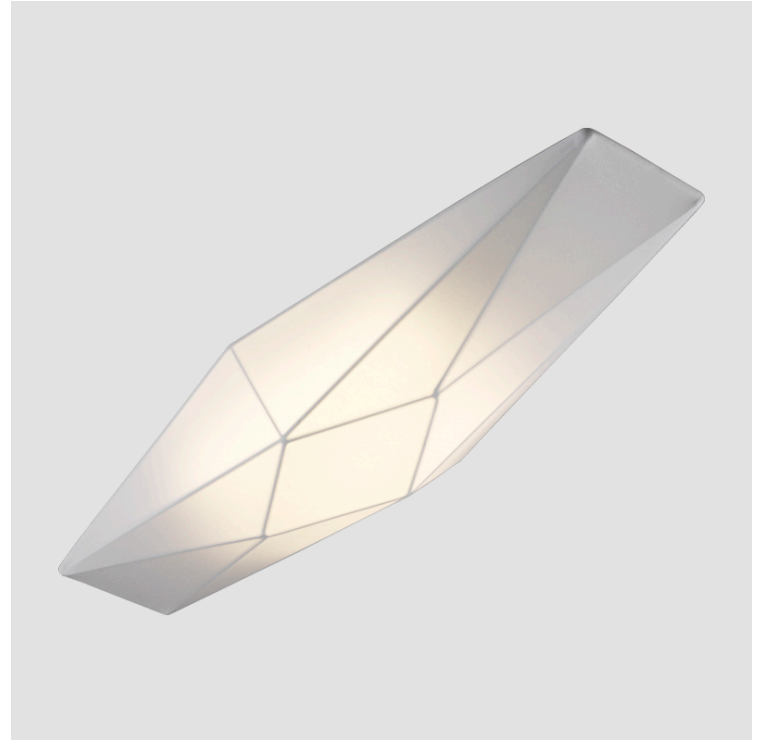

POLARIS SURFACE

D113029

base number

PROJECT	_____
TYPE	_____
SPECIFIER	_____
QUANTITY	_____
DATE	_____

1. To build a product code in our configurator select the specify button on the base model # product page
2. To build a manual product code on this datasheet choose from the options listed below in blue font and add the suffix to the base model #

GENERAL

Series: Polaris _____
Brand: Ole _____
Division: Design _____
Mounting Type: Surface _____
Mounting Location: Wall _____
Subcategory: Ambient _____

PHYSICAL

Shape: Abstract _____
Length (mm): 900 _____
Length (in): 35 ⁷/₁₆ _____
Width (mm): 290 _____
Width (in): 11 ⁷/₁₆ _____
Height (mm): 110 _____
Height (in): 4 ⁵/₁₆ _____
Extension (mm): 110 _____
Extension (in): 4 ⁵/₁₆ _____
Light Distribution: Omnidirectional _____
Weight (kg): 2 _____
Weight (lbs): 4.4 _____
Diffuser: Elastic Fabric - Optical White _____
Fixture Finish: WHI _____
Fixture Material: Metal / Elastic Fabric _____

ELECTRICAL

Number of Lamps: 2 _____
Lamp Type: LED Retrofit _____
Lamp Shape: A19 _____
Bulb Included: Bulb Not Included _____
Max. Wattage Per Lamp (W): 15 _____
Lamp Base: E26 _____
Input Voltage (V): 120 _____
Upon Request: 277Vac / GU24 _____

RATINGS AND CERTIFICATIONS

Certified By: Certified for North American Standards _____
IP rating: IP20 _____