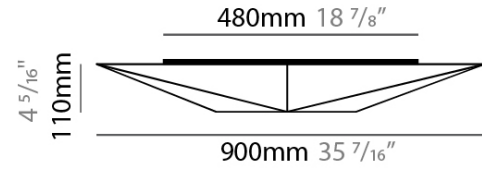

POLARIS SURFACE

D113029

base number

PROJECT	_____
TYPE	_____
SPECIFIER	_____
QUANTITY	_____
DATE	_____

1. To build a product code in our configurator select the specify button on the base model # product page
2. To build a manual product code on this datasheet choose from the options listed below in blue font and add the suffix to the base model #

GENERAL

Series: Polaris _____
Brand: Ole _____
Division: Design _____
Mounting Type: Surface _____
Mounting Location: Wall _____
Subcategory: Ambient _____

PHYSICAL

Shape: Abstract _____
Length (mm): 900 _____
Length (in): 35 ⁷/₁₆ _____
Width (mm): 290 _____
Width (in): 11 ⁷/₁₆ _____
Height (mm): 110 _____
Height (in): 4 ⁵/₁₆ _____
Extension (mm): 110 _____
Extension (in): 4 ⁵/₁₆ _____
Light Distribution: Omnidirectional _____
Weight (kg): 2 _____
Weight (lbs): 4.4 _____
Diffuser: Elastic Fabric - Optical White _____
Fixture Finish: WHI _____
Fixture Material: Metal / Elastic Fabric _____

ELECTRICAL

Number of Lamps: 2 _____
Lamp Type: LED Retrofit _____
Lamp Shape: A19 _____
Bulb Included: Bulb Not Included _____
Max. Wattage Per Lamp (W): 15 _____
Lamp Base: E26 _____
Input Voltage (V): 120 _____
Upon Request: 277Vac / GU24 _____

RATINGS AND CERTIFICATIONS

Certified By: Certified for North American Standards _____
IP rating: IP20 _____