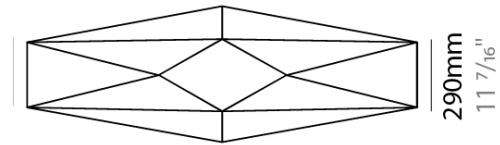

POLARIS SURFACE

D113029

base number

PROJECT	_____
TYPE	_____
SPECIFIER	_____
QUANTITY	_____
DATE	_____

1. To build a product code in our configurator select the specify button on the base model # product page
2. To build a manual product code on this datasheet choose from the options listed below in blue font and add the suffix to the base model #

GENERAL

Series: Polaris _____
Brand: Ole _____
Division: Design _____
Mounting Type: Surface _____
Mounting Location: Wall _____
Subcategory: Ambient _____

PHYSICAL

Shape: Abstract _____
Length (mm): 900 _____
Length (in): 35 ⁷/₁₆ _____
Width (mm): 290 _____
Width (in): 11 ⁷/₁₆ _____
Height (mm): 110 _____
Height (in): 4 ⁵/₁₆ _____
Extension (mm): 110 _____
Extension (in): 4 ⁵/₁₆ _____
Light Distribution: Omnidirectional _____
Weight (kg): 2 _____
Weight (lbs): 4.4 _____
Diffuser: Elastic Fabric - Optical White _____
Fixture Finish: WHI _____
Fixture Material: Metal / Elastic Fabric _____

ELECTRICAL

Number of Lamps: 2 _____
Lamp Type: LED Retrofit _____
Lamp Shape: A19 _____
Bulb Included: Bulb Not Included _____
Max. Wattage Per Lamp (W): 15 _____
Lamp Base: E26 _____
Input Voltage (V): 120 _____
Upon Request: 277Vac / GU24 _____

RATINGS AND CERTIFICATIONS

Certified By: Certified for North American Standards _____
IP rating: IP20 _____