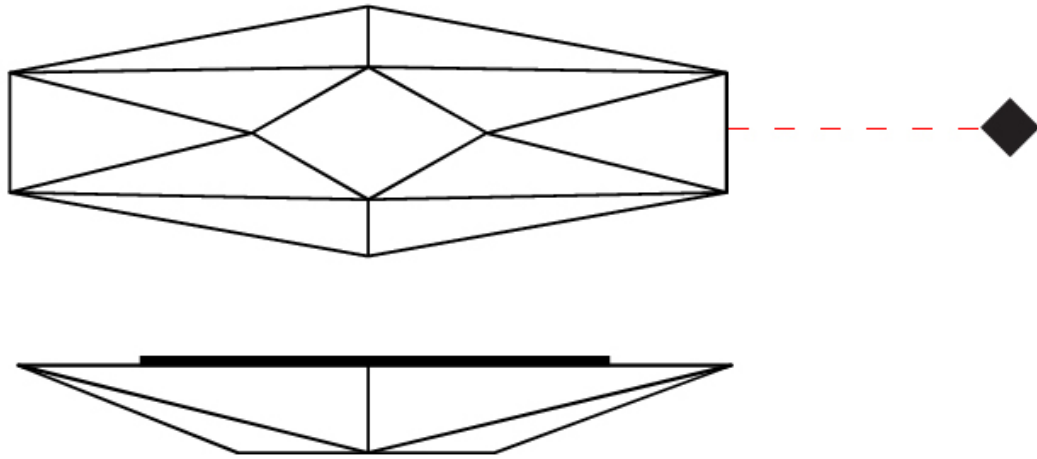

PROJECT	_____
TYPE	_____
SPECIFIER	_____
QUANTITY	_____
DATE	_____