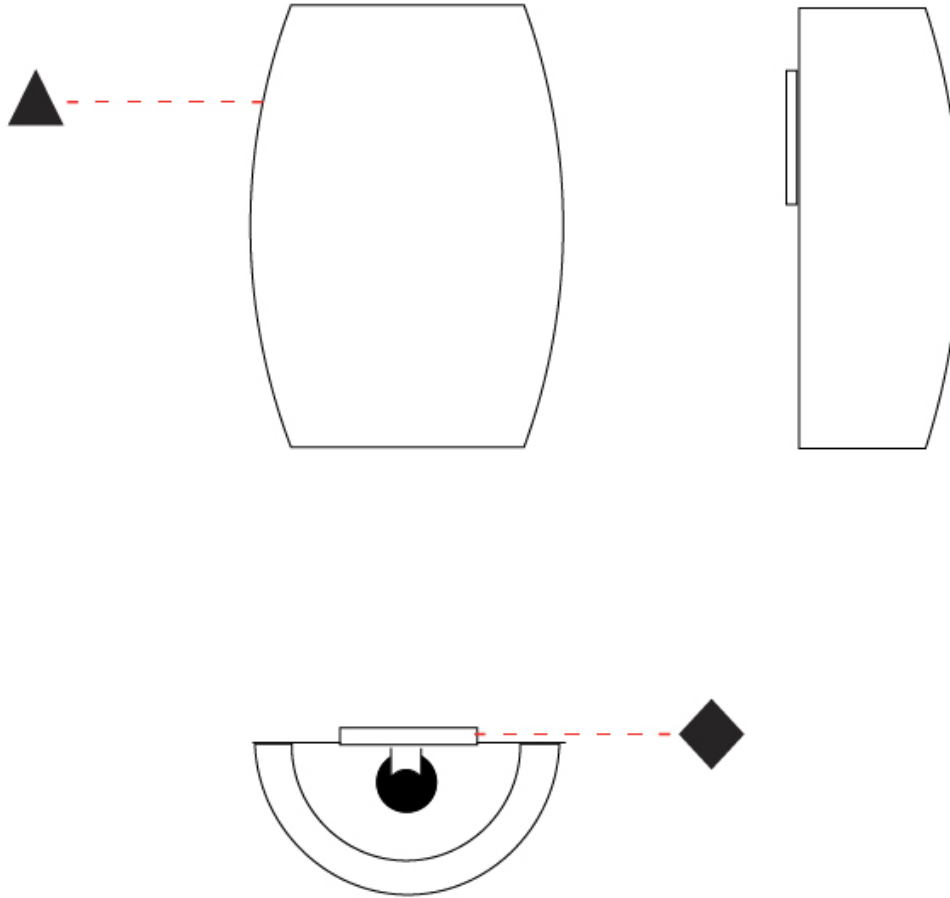

POMA SURFACE

D113031-

PROJECT _____

TYPE _____

SPECIFIER _____

QUANTITY _____

DATE _____

D