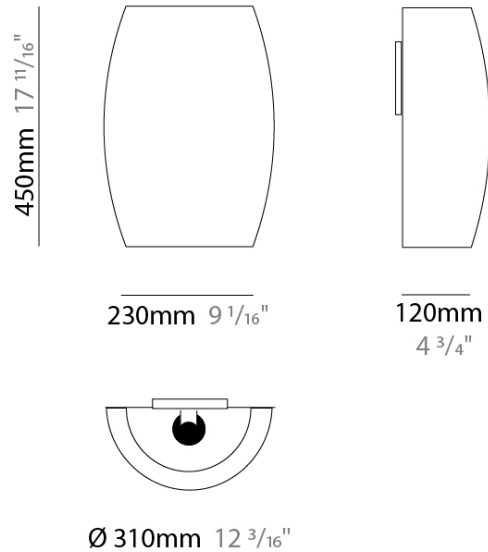

PROJECT	_____
TYPE	_____
SPECIFIER	_____
QUANTITY	_____
DATE	_____

POMA SURFACE

D113031- _____ - _____
base number   Finish   Finish
                          Options   Options

1. To build a product code in our configurator select the specify button on the base model # product page
2. To build a manual product code on this datasheet choose from the options listed below in blue font and add the suffix to the base model #

GENERAL

Series: Poma _____
Brand: Ole _____
Division: Design _____
Mounting Type: Surface _____
Mounting Location: Wall _____
Subcategory: Ambient _____

PHYSICAL

Shape: Cylinder _____
Length (mm): 310 _____
Length (in): 12 ³/₁₆ _____
Height (mm): 450 _____
Depth (mm): 120 _____
Height (in): 17 ¹¹/₁₆ _____
Depth (in): 4 ³/₄ _____
Light Distribution: Direct _____
Fixture Finish: BEI / BLK / BLU / COG / DGN / GRY / MRN / MOC / MUS / OLV / SIL / STN / TER / WHI _____
Holder Finish: MWH / MBK _____
Fixture Material: Fabric Cord / Metal _____
Upon Request: Other fabric cord colors available upon request (see downloadable finish chart)

ELECTRICAL

Number of Lamps: 1 _____
Lamp Type: LED Retrofit _____
Bulb Included: Bulb Not Included _____
Max. Wattage Per Lamp (W): 15 _____
Lamp Base: E26 _____
Input Voltage (V): 120 _____
Upon Request: 277Vac / GU24 _____

RATINGS AND CERTIFICATIONS

Certified By: Certified for North American Standards _____
IP rating: IP20 _____