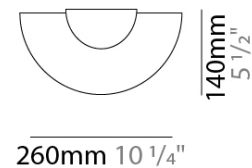

UKELELE SURFACE

D113032-

base number Finish
Options

PROJECT
TYPE
SPECIFIER
QUANTITY
DATE

1. To build a product code in our configurator select the specify button on the base model # product page
2. To build a manual product code on this datasheet choose from the options listed below in blue font and add the suffix to the base model #

GENERAL

Series: Ukelele
Partner: Ole
Division: Design
Installation: Surface
Product Type: Wall Surface
Mounting Location: Wall

PHYSICAL

Shape: Abstract
Length (mm): 260
Length (in): 10 1/4
Height (mm): 510
Depth (mm): 140
Height (in): 20 1/16
Depth (in): 5 1/2
Extension (mm): 140
Extension (in): 5 1/2
Weight (kg): 2
Weight (lbs): 4.4

Fixture Finish: [BEI](#) / [BLK](#) / [BLU](#) / [COG](#) / [DGN](#) / [GRY](#) / [MRN](#) / [MOC](#) / [MUS](#) / [OLV](#) / [SIL](#) / [STN](#) / [TER](#) / [WHI](#)

Holder Finish: White

Fixture Material: Fabric Cord / Metal

Primary Material: Fabric - Recycled

Upon Request: Other fabric cord colors available upon request (see downloadable finish chart)

ELECTRICAL

Number of Lamps: 2
Lamp Type: LED Retrofit
Lamp Shape: A19
Bulb Included: Bulb Not Included
Total Output Wattage (W): 24
Max. Wattage Per Lamp (W): 15
Lamp Base: E26
Input Voltage (V): 120
Upon Request: 277Vac / GU24

RATINGS AND CERTIFICATIONS

Certified By: Certified for North American Standards

IP rating: IP20