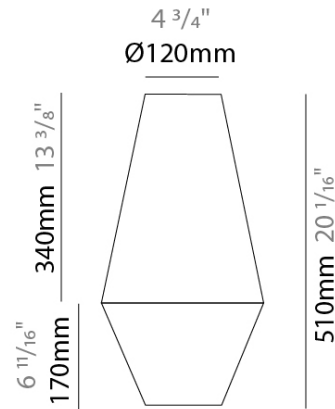

UKELELE SURFACE

D113032-

base number Finish
Options

PROJECT
TYPE
SPECIFIER
QUANTITY
DATE

1. To build a product code in our configurator select the specify button on the base model # product page
2. To build a manual product code on this datasheet choose from the options listed below in blue font and add the suffix to the base model #

GENERAL

Series: Ukelele
Partner: Ole
Division: Design
Installation: Surface
Product Type: Wall Surface
Mounting Location: Wall

PHYSICAL

Shape: Abstract
Length (mm): 260
Length (in): 10 1/4
Height (mm): 510
Depth (mm): 140
Height (in): 20 1/16
Depth (in): 5 1/2
Extension (mm): 140
Extension (in): 5 1/2
Weight (kg): 2
Weight (lbs): 4.4

Fixture Finish: [BEI](#) / [BLK](#) / [BLU](#) / [COG](#) / [DGN](#) / [GRY](#) / [MRN](#) / [MOC](#) / [MUS](#) / [OLV](#) / [SIL](#) / [STN](#) / [TER](#) / [WHI](#)

Holder Finish: White

Fixture Material: Fabric Cord / Metal

Primary Material: Fabric - Recycled

Upon Request: Other fabric cord colors available upon request (see downloadable finish chart)

ELECTRICAL

Number of Lamps: 2
Lamp Type: LED Retrofit
Lamp Shape: A19
Bulb Included: Bulb Not Included
Total Output Wattage (W): 24
Max. Wattage Per Lamp (W): 15
Lamp Base: E26
Input Voltage (V): 120
Upon Request: 277Vac / GU24

RATINGS AND CERTIFICATIONS

Certified By: Certified for North American Standards

IP rating: IP20