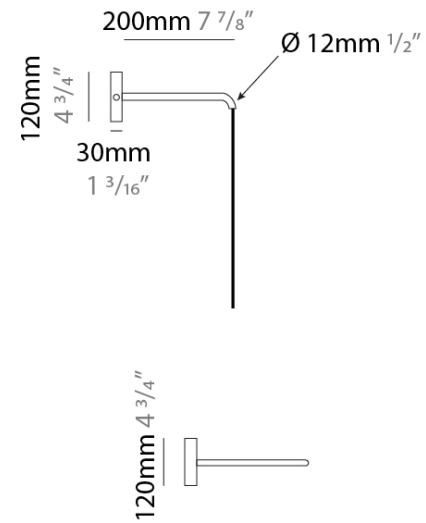

KIT POP-UP SURFACE

D113034-

base number Finish
Options

PROJECT
TYPE
SPECIFIER
QUANTITY
DATE

DESCRIPTION
Kit Pop-Up - Surface - Wall Holder with fixed 200mm / 7 7/8" arm (Shade sold separately)

1. To build a product code in our configurator select the specify button on the base model # product page
2. To build a manual product code on this datasheet choose from the options listed below in blue font and add the suffix to the base model #

GENERAL
Series: Kit Pop-Up
Brand: Ole
Division: Design
Mounting Type: Surface
Mounting Location: Wall

PHYSICAL
Shape: Abstract
Diameter (mm): 120
Diameter (in): 4 3/4
Length (mm): 200
Length (in): 7 7/8
Max. Overall Height (mm): 1200
Max. Overall Height (in): 47 3/4
Light Distribution: Direct
[Fixture Finish: WHI / MBK](#)
Fixture Material: Metal

ELECTRICAL
Number of Lamps: 1
Lamp Type: LED Retrofit
Lamp Shape: A19
Bulb Included: Bulb Not Included
Max. Wattage Per Lamp (W): 15
Lamp Base: E26
Input Voltage (V): 120
Upon Request: 277Vac / GU24

OPTICAL
Adjustability: Rotational 120°

RATINGS AND CERTIFICATIONS
Certified By: Certified for North American Standards
IP rating: IP20