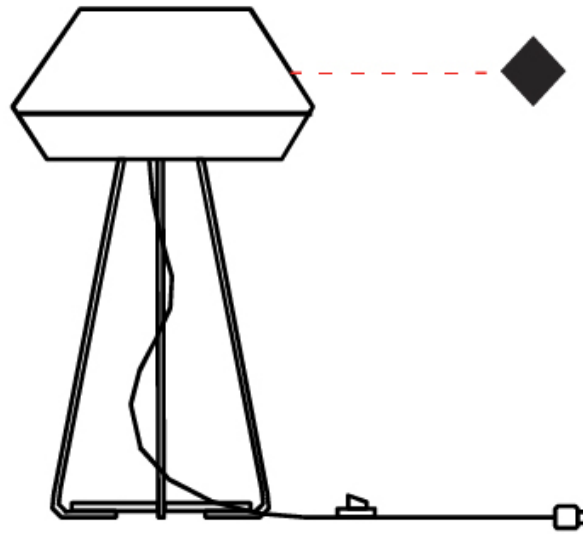

D114004-

PROJECT	_____
TYPE	_____
SPECIFIER	_____
QUANTITY	_____
DATE	_____