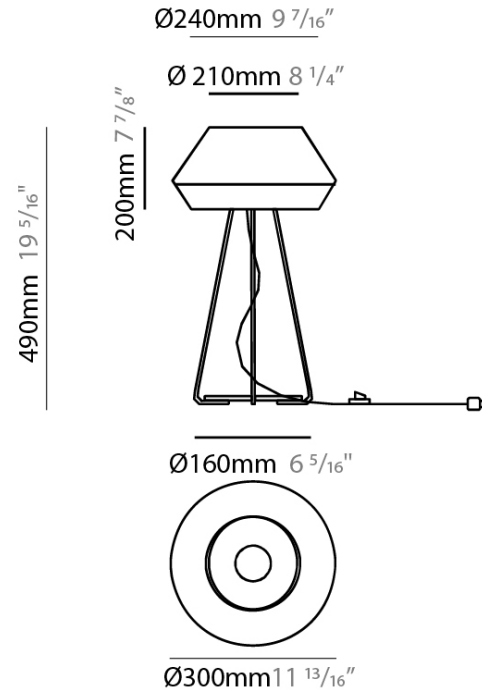

BANYO PORTABLE

D114004-

base number   Finish
Options

PROJECT	_____
TYPE	_____
SPECIFIER	_____
QUANTITY	_____
DATE	_____

1. To build a product code in our configurator select the specify button on the base model # product page
2. To build a manual product code on this datasheet choose from the options listed below in blue font and add the suffix to the base model #

GENERAL

Series: Banyo _____
Partner: Ole _____
Division: Design _____
Installation: Portable _____
Product Type: Table _____
Mounting Location: Table _____
Light Distribution: Indirect _____

PHYSICAL

Shape: Dome _____
Diameter (mm): 300 _____
Diameter (in): 11 ¹³/₁₆ _____
Height (mm): 490 _____
Height (in): 19 ⁵/₁₆ _____
Weight (kg): 1.7 _____
Weight (lbs): 3.7 _____
Diffuser: Satin Glass _____
Fixture Finish: BEI / BLK / BLU / COG / DGN / GRY / MRN / MOC / MUS / OLV / SIL / STN / TER / WHI _____
Holder Finish: Granulated White _____
Fixture Material: Fabric Cord / Metal _____
Primary Material: Fabric - Recycled _____
Upon Request: Other fabric cord colors available upon request (see downloadable finish chart)

ELECTRICAL

Number of Lamps: 1 _____
Lamp Type: LED Retrofit _____
Lamp Shape: A19 _____
Bulb Included: Bulb Not Included _____
Max. Wattage Per Lamp (W): 15 _____
Lamp Base: E26 _____
Input Voltage (V): 120 _____
Upon Request: 277Vac / GU24 _____

RATINGS AND CERTIFICATIONS

Certified By: Certified for North American Standards _____
IP rating: IP20 _____