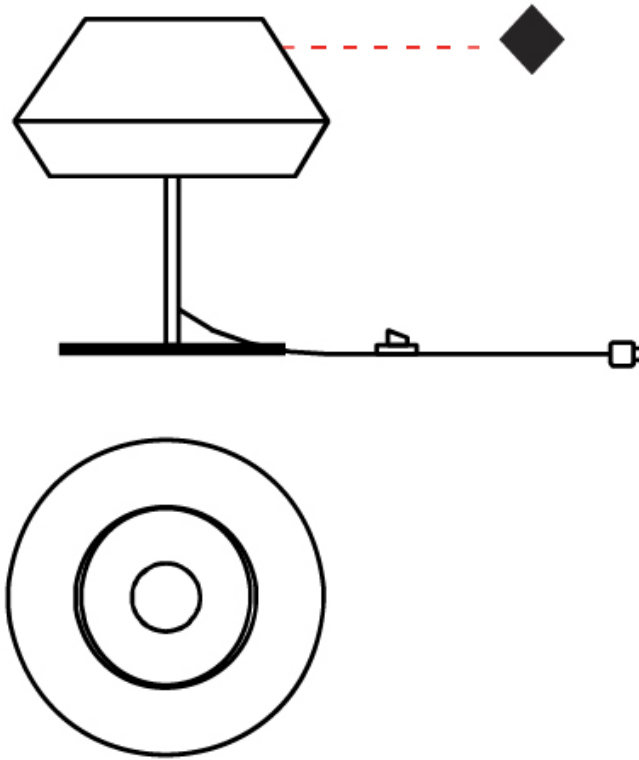

D114005-

PROJECT

TYPE

SPECIFIER

QUANTITY

DATE

D