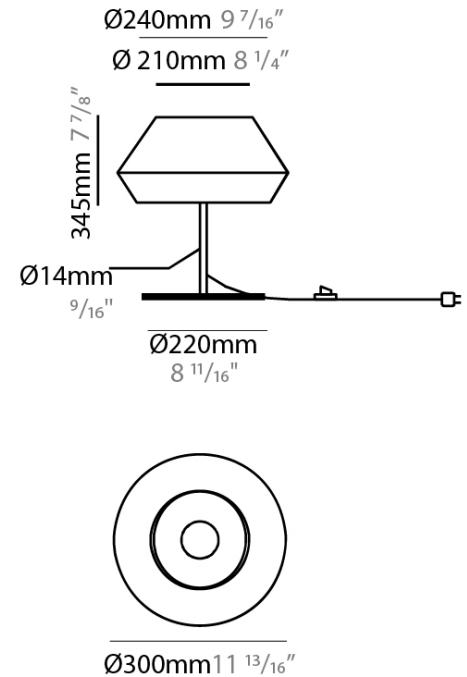

BANYO PORTABLE

D114005-

base number Finish
Options

1. To build a product code in our configurator select the specify button on the base model # product page
2. To build a manual product code on this datasheet choose from the options listed below in blue font and add the suffix to the base model #

GENERAL

Series: Banyo
Brand: Ole
Division: Design
Mounting Type: Portable
Mounting Location: Table
Subcategory: Table

PHYSICAL

Shape: Dome
Diameter (mm): 240
Diameter (in): 9 ⁷/₁₆
Height (mm): 345
Height (in): 13 ⁷/₁₆
Light Distribution: Indirect
Weight (kg): 1.6
Weight (lbs): 3.53
Diffuser: Satin Glass
Fixture Finish: BEI / BLK / BLU / COG / DGN / GRY / MRN / MOC / MUS / OLV / SIL / STN / TER / WHI
Holder Finish: Granulated White
Fixture Material: Fabric Cord / Metal
Upon Request: Other fabric cord colors available upon request (see downloadable finish chart)

ELECTRICAL

Number of Lamps: 1
Lamp Type: LED Retrofit
Lamp Shape: A19
Bulb Included: Bulb Not Included
Max. Wattage Per Lamp (W): 15
Lamp Base: E26
Input Voltage (V): 120
Upon Request: 277Vac / GU24

RATINGS AND CERTIFICATIONS

Certified By: Certified for North American Standards
IP rating: IP20

PROJECT
TYPE
SPECIFIER
QUANTITY
DATE