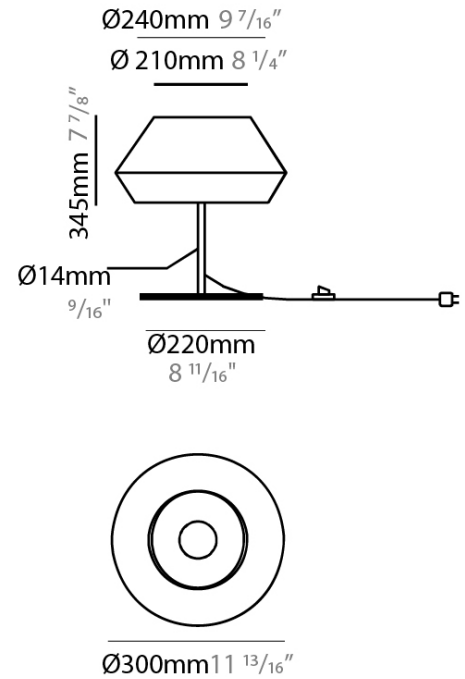

BANYO PORTABLE

D114005-

base number Finish
Options

1. To build a product code in our configurator select the specify button on the base model # product page
2. To build a manual product code on this datasheet choose from the options listed below in blue font and add the suffix to the base model #

GENERAL

Series: Banyo
Partner: Ole
Division: Design
Installation: Portable
Product Type: Table
Mounting Location: Table
Light Distribution: Indirect

PHYSICAL

Shape: Dome
Diameter (mm): 240
Diameter (in): 9 7/16
Height (mm): 345
Height (in): 13 7/16
Weight (kg): 1.6
Weight (lbs): 3.53
Diffuser: Satin Glass
Fixture Finish: BEI / BLK / BLU / COG / DGN / GRY / MRN / MOC / MUS / OLV / SIL / STN / TER / WHI
Holder Finish: Granulated White
Fixture Material: Fabric Cord / Metal
Primary Material: Fabric - Recycled
Upon Request: Other fabric cord colors available upon request (see downloadable finish chart)

ELECTRICAL

Number of Lamps: 1
Lamp Type: LED Retrofit
Lamp Shape: A19
Bulb Included: Bulb Not Included
Max. Wattage Per Lamp (W): 15
Lamp Base: E26
Input Voltage (V): 120
Upon Request: 277Vac / GU24

RATINGS AND CERTIFICATIONS

Certified By: Certified for North American Standards
IP rating: IP20

PROJECT
TYPE
SPECIFIER
QUANTITY
DATE