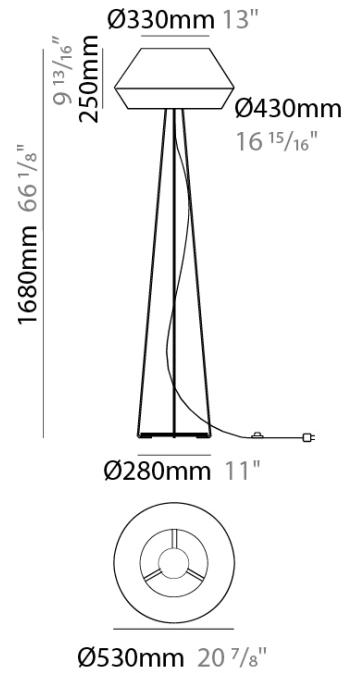

BANYO PORTABLE

D114006-

base number Finish
Options

1. To build a product code in our configurator select the specify button on the base model # product page
2. To build a manual product code on this datasheet choose from the options listed below in blue font and add the suffix to the base model #

GENERAL

Series: Banyo
Brand: Ole
Division: Design
Mounting Type: Portable
Mounting Location: Floor
Subcategory: Floor

PHYSICAL

Shape: Dome
Diameter (mm): 330
Diameter (in): 13
Height (mm): 1680
Height (in): 66 1/8
Light Distribution: Indirect
Weight (kg): 6
Weight (lbs): 13.2
Diffuser: Satin Glass
Fixture Finish: BEI / BLK / BLU / COG / DGN / GRY / MRN / MOC / MUS / OLV / SIL / STN / TER / WHI
Holder Finish: Granulated White
Fixture Material: Fabric Cord / Metal
Upon Request: Other fabric cord colors available upon request (see downloadable finish chart)

ELECTRICAL

Number of Lamps: 1
Lamp Type: LED Retrofit
Lamp Shape: A19
Bulb Included: Bulb Not Included
Max. Wattage Per Lamp (W): 15
Lamp Base: E26
Input Voltage (V): 120
Upon Request: 277Vac / GU24

RATINGS AND CERTIFICATIONS

Certified By: Certified for North American Standards
IP rating: IP20

PROJECT
TYPE
SPECIFIER
QUANTITY
DATE