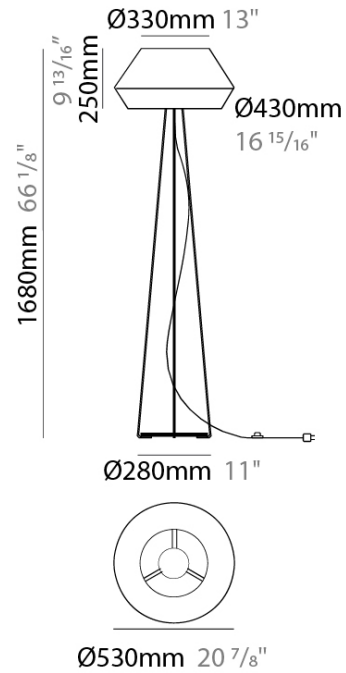

BANYO PORTABLE

D114006-

base number Finish
Options

1. To build a product code in our configurator select the specify button on the base model # product page
2. To build a manual product code on this datasheet choose from the options listed below in blue font and add the suffix to the base model #

GENERAL

Series: Banyo
Partner: Ole
Division: Design
Installation: Portable
Product Type: Floor
Mounting Location: Floor
Light Distribution: Indirect

PHYSICAL

Shape: Dome
Diameter (mm): 330
Diameter (in): 13
Height (mm): 1680
Height (in): 66 7/8
Weight (kg): 6
Weight (lbs): 13.2
Diffuser: Satin Glass
Fixture Finish: BEI / BLK / BLU / COG / DGN / GRY / MRN / MOC / MUS / OLV / SIL / STN / TER / WHI
Holder Finish: Granulated White
Fixture Material: Fabric Cord / Metal
Primary Material: Fabric - Recycled
Upon Request: Other fabric cord colors available upon request (see downloadable finish chart)

ELECTRICAL

Number of Lamps: 1
Lamp Type: LED Retrofit
Lamp Shape: A19
Bulb Included: Bulb Not Included
Max. Wattage Per Lamp (W): 15
Lamp Base: E26
Input Voltage (V): 120
Upon Request: 277Vac / GU24

RATINGS AND CERTIFICATIONS

Certified By: Certified for North American Standards
IP rating: IP20

PROJECT
TYPE
SPECIFIER
QUANTITY
DATE