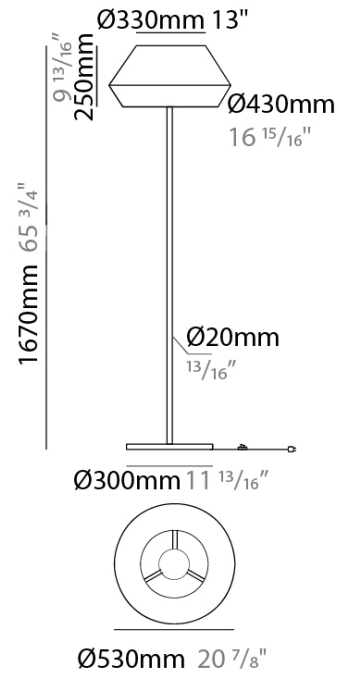

BANYO PORTABLE

D114007-

base number Finish
Options

1. To build a product code in our configurator select the specify button on the base model # product page
2. To build a manual product code on this datasheet choose from the options listed below in blue font and add the suffix to the base model #

GENERAL

Series: Banyo
Brand: Ole
Division: Design
Mounting Type: Portable
Mounting Location: Floor
Subcategory: Floor

PHYSICAL

Shape: Dome
Diameter (mm): 330
Diameter (in): 13
Height (mm): 1670
Height (in): 65 ³/₄
Light Distribution: Indirect
Weight (kg): 5.5
Weight (lbs): 12.1
Diffuser: Satin Glass
Fixture Finish: BEI / BLK / BLU / COG / DGN / GRY / MRN / MOC / MUS / OLV / SIL / STN / TER / WHI
Holder Finish: Granulated White
Fixture Material: Fabric Cord / Metal
Upon Request: Other fabric cord colors available upon request (see downloadable finish chart)

ELECTRICAL

Number of Lamps: 1
Lamp Type: LED Retrofit
Lamp Shape: A19
Bulb Included: Bulb Not Included
Max. Wattage Per Lamp (W): 15
Lamp Base: E26
Input Voltage (V): 120
Upon Request: 277Vac / GU24

RATINGS AND CERTIFICATIONS

Certified By: Certified for North American Standards
IP rating: IP20

PROJECT
TYPE
SPECIFIER
QUANTITY
DATE