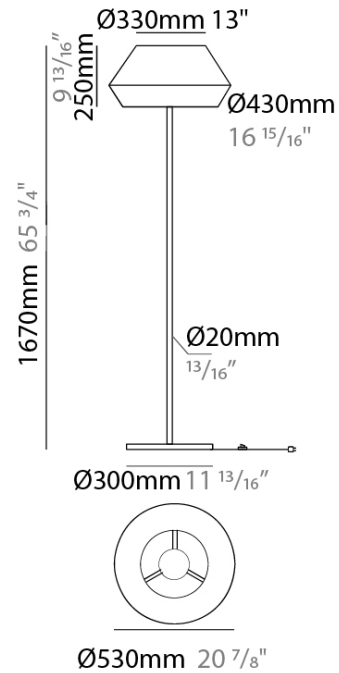

BANYO PORTABLE

D114007-

base number Finish
Options

1. To build a product code in our configurator select the specify button on the base model # product page
2. To build a manual product code on this datasheet choose from the options listed below in blue font and add the suffix to the base model #

GENERAL

Series: Banyo
Partner: Ole
Division: Design
Installation: Portable
Product Type: Floor
Mounting Location: Floor
Light Distribution: Indirect

PHYSICAL

Shape: Dome
Diameter (mm): 330
Diameter (in): 13
Height (mm): 1670
Height (in): 65 ³/₄
Weight (kg): 5.5
Weight (lbs): 12.1
Diffuser: Satin Glass
Fixture Finish: BEI / BLK / BLU / COG / DGN / GRY / MRN / MOC / MUS / OLV / SIL / STN / TER / WHI
Holder Finish: Granulated White
Fixture Material: Fabric Cord / Metal
Primary Material: Fabric - Recycled
Upon Request: Other fabric cord colors available upon request (see downloadable finish chart)

ELECTRICAL

Number of Lamps: 1
Lamp Type: LED Retrofit
Lamp Shape: A19
Bulb Included: Bulb Not Included
Max. Wattage Per Lamp (W): 15
Lamp Base: E26
Input Voltage (V): 120
Upon Request: 277Vac / GU24

RATINGS AND CERTIFICATIONS

Certified By: Certified for North American Standards
IP rating: IP20

PROJECT
TYPE
SPECIFIER
QUANTITY
DATE