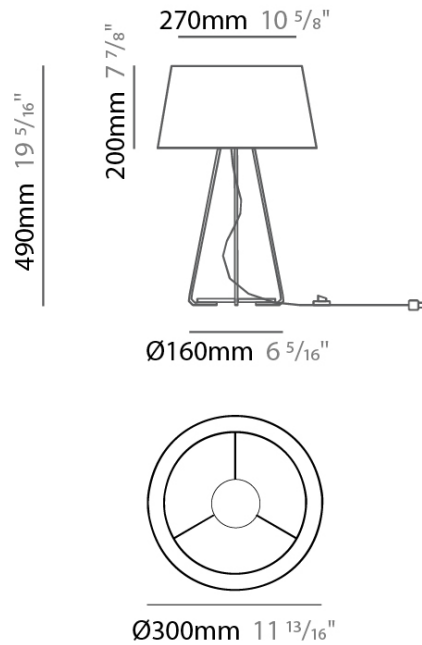

DRUM PORTABLE

D114008-

base number Finish
Options

1. To build a product code in our configurator select the specify button on the base model # product page
2. To build a manual product code on this datasheet choose from the options listed below in blue font and add the suffix to the base model #

GENERAL

Series: Drum
Brand: Ole
Division: Design
Mounting Type: Portable
Mounting Location: Table
Subcategory: Ambient

PHYSICAL

Shape: Drum
Diameter (mm): 300
Diameter (in): 11 ¹³/₁₆
Height (mm): 490
Height (in): 19 ⁵/₁₆
Light Distribution: Direct / Indirect
Weight (kg): 1.7
Weight (lbs): 3.7
Diffuser: Cord Shade - Beige / Black / Blue / Brown / Dark Green / Green / Gray / Lithium / Maroon / Marsala / Red / Silver / Stone / White
Fixture Finish: GWT
Fixture Material: Fabric Cord / Metal

ELECTRICAL

Number of Lamps: 1
Lamp Type: LED Retrofit
Lamp Shape: A19
Bulb Included: Bulb Not Included
Max. Wattage Per Lamp (W): 15
Lamp Base: E26
Input Voltage (V): 120
Upon Request: 277Vac / GU24

RATINGS AND CERTIFICATIONS

Certified By: Certified for North American Standards
IP rating: IP20

PROJECT
TYPE
SPECIFIER
QUANTITY
DATE