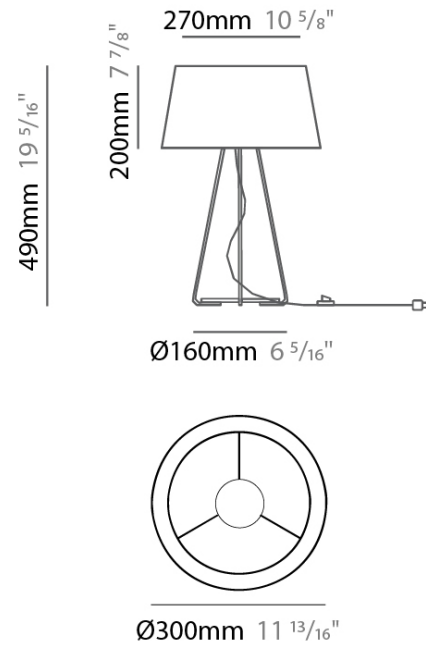

DRUM PORTABLE

D114008-

base number Finish
Options

1. To build a product code in our configurator select the specify button on the base model # product page
2. To build a manual product code on this datasheet choose from the options listed below in blue font and add the suffix to the base model #

GENERAL

Series: Drum
Partner: Ole
Division: Design
Installation: Portable
Product Type: Table
Mounting Location: Table
Light Distribution: Direct / Indirect

PHYSICAL

Shape: Drum
Diameter (mm): 300
Diameter (in): 11 ¹³/₁₆
Height (mm): 490
Height (in): 19 ⁵/₁₆
Weight (kg): 1.7
Weight (lbs): 3.7
Diffuser: Cord Shade - Beige / Black / Blue / Brown / Dark Green / Green / Gray / Lithium / Maroon / Marsala / Red / Silver / Stone / White
Fixture Finish: GWT
Fixture Material: Fabric Cord / Metal
Primary Material: Fabric - Recycled

ELECTRICAL

Number of Lamps: 1
Lamp Type: LED Retrofit
Lamp Shape: A19
Bulb Included: Bulb Not Included
Max. Wattage Per Lamp (W): 15
Lamp Base: E26
Input Voltage (V): 120
Upon Request: 277Vac / GU24

RATINGS AND CERTIFICATIONS

Certified By: Certified for North American Standards
IP rating: IP20

PROJECT
TYPE
SPECIFIER
QUANTITY
DATE