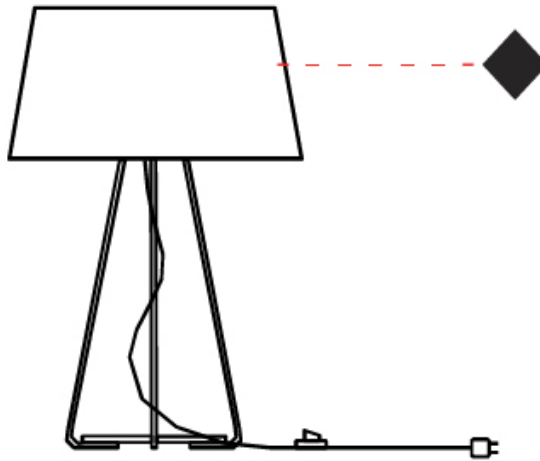

DRUM PORTABLE

D114008-

PROJECT	_____
TYPE	_____
SPECIFIER	_____
QUANTITY	_____
DATE	_____