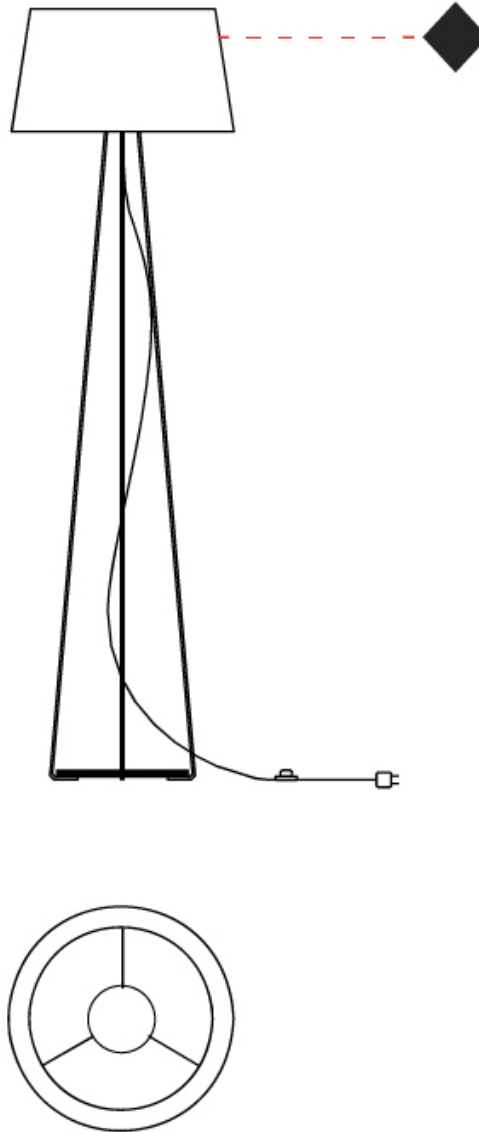

DRUM PORTABLE

D114009-

PROJECT	_____
TYPE	_____
SPECIFIER	_____
QUANTITY	_____
DATE	_____

D