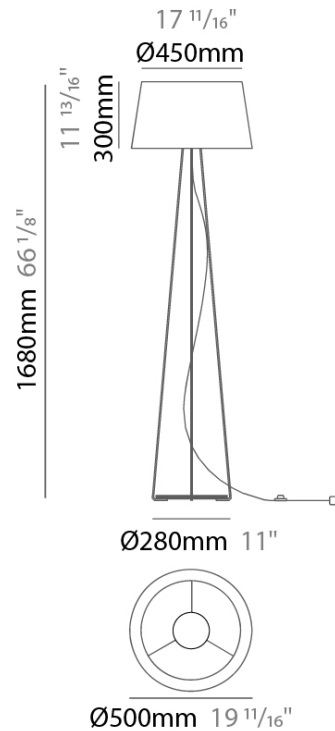

PROJECT	_____
TYPE	_____
SPECIFIER	_____
QUANTITY	_____
DATE	_____

DRUM PORTABLE

D114009-

base number   Finish
Options

1. To build a product code in our configurator select the specify button on the base model # product page
2. To build a manual product code on this datasheet choose from the options listed below in blue font and add the suffix to the base model #

GENERAL

Series: Drum _____
Partner: Ole _____
Division: Design _____
Installation: Portable _____
Product Type: Floor _____
Mounting Location: Floor _____
Light Distribution: Direct / Indirect _____

PHYSICAL

Shape: Drum _____
Diameter (mm): 500 _____
Diameter (in): 19 ¹¹/₁₆ _____
Height (mm): 1680 _____
Height (in): 66 ¹/₈ _____
Weight (kg): 6 _____
Weight (lbs): 13.2 _____
Diffuser: Cord Shade - Beige / Black / Blue / Brown / Dark Green / Green / Gray / Lithium / Maroon / Marsala / Red / Silver / Stone / White _____
Fixture Finish: [GWT](#) _____
Fixture Material: Fabric Cord / Metal _____
Primary Material: Fabric - Recycled _____

ELECTRICAL

Number of Lamps: 1 _____
Lamp Type: LED Retrofit _____
Lamp Shape: A19 _____
Bulb Included: Bulb Not Included _____
Max. Wattage Per Lamp (W): 15 _____
Lamp Base: E26 _____
Input Voltage (V): 120 _____
Upon Request: 277Vac / GU24 _____

RATINGS AND CERTIFICATIONS

Certified By: Certified for North American Standards _____
IP rating: IP20 _____