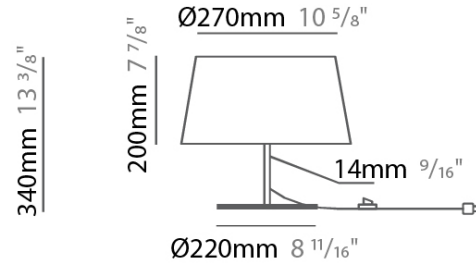

DRUM PORTABLE

D114010-

base number Finish
Options

1. To build a product code in our configurator select the specify button on the base model # product page
2. To build a manual product code on this datasheet choose from the options listed below in blue font and add the suffix to the base model #

GENERAL

Series: Drum
Brand: Ole
Division: Design
Mounting Type: Portable
Mounting Location: Table
Subcategory: Ambient

PHYSICAL

Shape: Drum
Diameter (mm): 300
Diameter (in): 11 ¹³/₁₆
Height (mm): 340
Height (in): 13 ³/₈
Light Distribution: Direct / Indirect
Weight (kg): 1.7
Weight (lbs): 3.7
Diffuser: Cord Shade - Beige / Black / Blue / Brown / Dark Green / Green / Gray / Lithium / Maroon / Marsala / Red / Silver / Stone / White
Fixture Finish: GWT
Fixture Material: Fabric Cord / Metal

ELECTRICAL

Number of Lamps: 1
Lamp Type: LED Retrofit
Lamp Shape: A19
Bulb Included: Bulb Not Included
Max. Wattage Per Lamp (W): 15
Lamp Base: E26
Input Voltage (V): 120
Upon Request: 277Vac / GU24

RATINGS AND CERTIFICATIONS

Certified By: Certified for North American Standards
IP rating: IP20

PROJECT
TYPE
SPECIFIER
QUANTITY
DATE