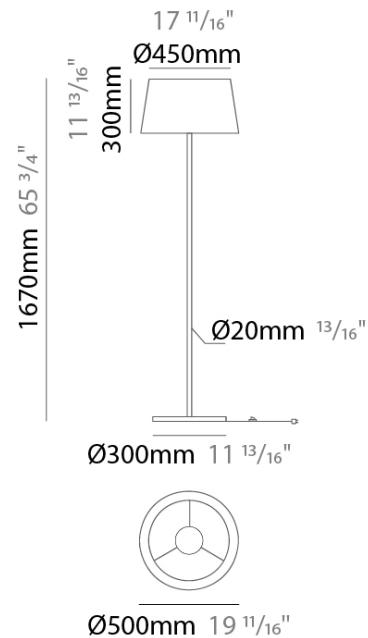

DRUM PORTABLE

D114011-

base number   Finish
Options

1. To build a product code in our configurator select the specify button on the base model # product page
2. To build a manual product code on this datasheet choose from the options listed below in blue font and add the suffix to the base model #

GENERAL

Series: Drum
Brand: Ole
Division: Design
Mounting Type: Portable
Mounting Location: Floor
Subcategory: Ambient

PHYSICAL

Shape: Drum
Diameter (mm): 500
Diameter (in): 19 ¹¹/₁₆
Height (mm): 1670
Height (in): 65 ³/₄
Light Distribution: Direct / Indirect
Weight (kg): 6
Weight (lbs): 13.2
Diffuser: Cord Shade - Beige / Black / Blue / Brown / Dark Green / Green / Gray / Lithium / Maroon / Marsala / Red / Silver / Stone / White
Fixture Finish: GWT
Fixture Material: Fabric Cord / Metal

ELECTRICAL

Number of Lamps: 1
Lamp Type: LED Retrofit
Lamp Shape: A19
Bulb Included: Bulb Not Included
Max. Wattage Per Lamp (W): 15
Lamp Base: E26
Input Voltage (V): 120
Upon Request: 277Vac / GU24

RATINGS AND CERTIFICATIONS

Certified By: Certified for North American Standards
IP rating: IP20

PROJECT	_____
TYPE	_____
SPECIFIER	_____
QUANTITY	_____
DATE	_____