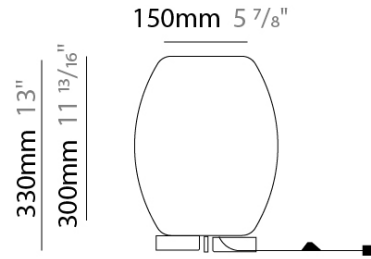

#### PHYSICAL

Shape: Cylinder \_\_\_\_\_  
 Diameter (mm): 240 \_\_\_\_\_  
 Diameter (in): 9 7/16 \_\_\_\_\_  
 Height (mm): 330 \_\_\_\_\_  
 Height (in): 13 \_\_\_\_\_  
 Fixture Finish: BEI / BLK / BLU / COG / DGN / GRY / MRN / MOC / MUS / OLV / SIL / STN / TER / WHI \_\_\_\_\_  
 Holder Finish: White \_\_\_\_\_  
 Fixture Material: Fabric Cord / Metal \_\_\_\_\_  
 Primary Material: Fabric - Recycled \_\_\_\_\_  
 Upon Request: Other fabric cord colors available upon request (see downloadable finish chart) \_\_\_\_\_

#### RATINGS AND CERTIFICATIONS

Certified By: Certified for North American Standards \_\_\_\_\_  
 IP rating: IP20 \_\_\_\_\_

170mm 6 11/16"

Ø240mm 9 7/16"