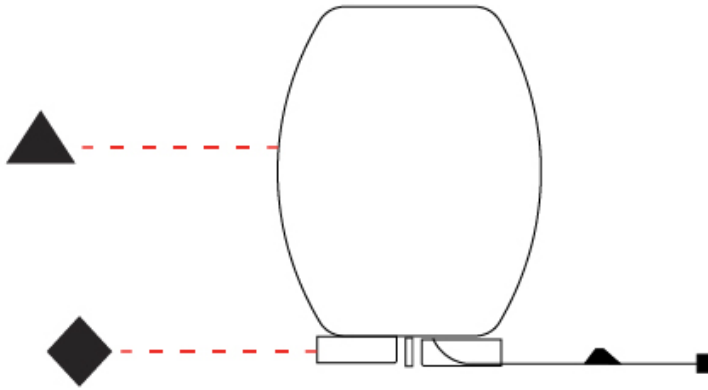

POMA PORTABLE

D114013-

PROJECT _____

TYPE _____

SPECIFIER _____

QUANTITY _____

DATE _____

D