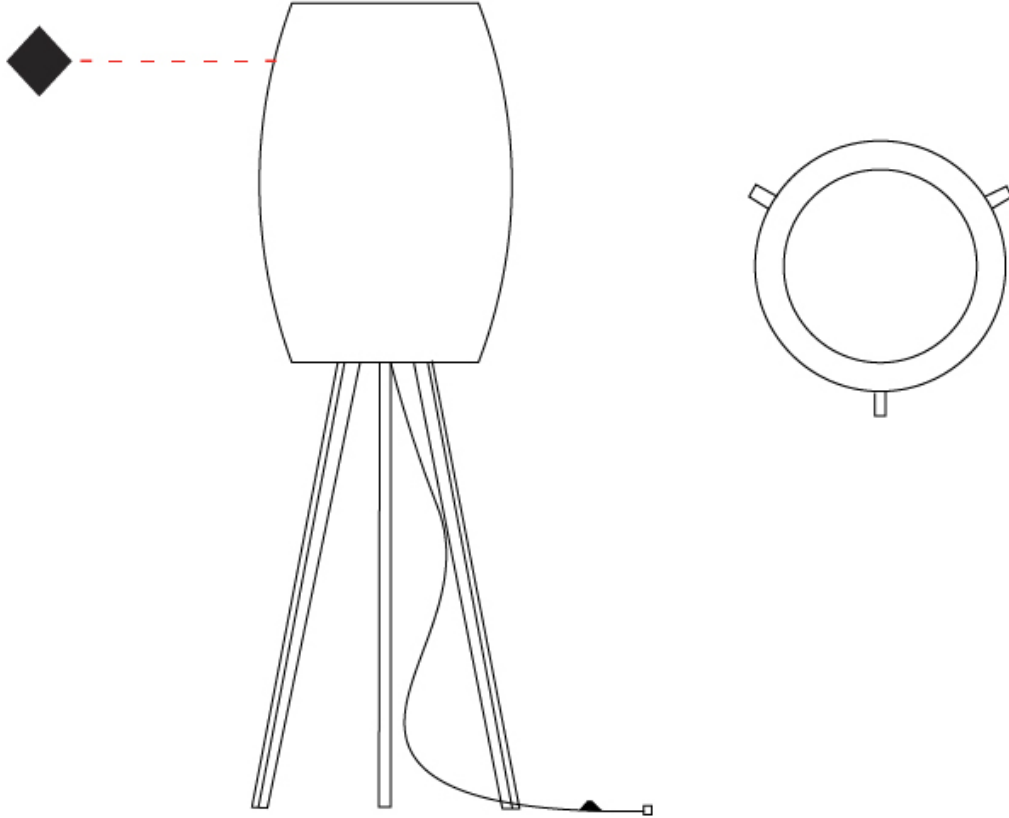

POMA PORTABLE

D114014-

PROJECT	_____
TYPE	_____
SPECIFIER	_____
QUANTITY	_____
DATE	_____

D