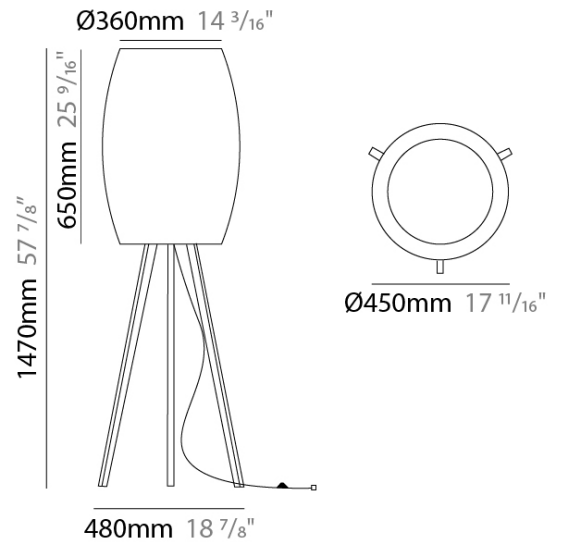

POMA PORTABLE

D114014-

base number Finish
Options

1. To build a product code in our configurator select the specify button on the base model # product page
2. To build a manual product code on this datasheet choose from the options listed below in blue font and add the suffix to the base model #

GENERAL

Series: Poma
Brand: Ole
Division: Design
Mounting Type: Portable
Mounting Location: Floor
Subcategory: Ambient

PHYSICAL

Shape: Cylinder
Diameter (mm): 450
Diameter (in): 17 ¹¹/₁₆
Height (mm): 1470
Height (in): 57 ⁷/₈
Light Distribution: Direct
Fixture Finish: BEI / BLK / BLU / COG / DGN / GRY / MRN / MOC / MUS / OLV / SIL / STN / TER / WHI
Holder Finish: Natural Wood
Fixture Material: Metal / Wood / Fabric Cord
Upon Request: Other fabric cord colors available upon request (see downloadable finish chart)

ELECTRICAL

Number of Lamps: 1
Lamp Type: LED Retrofit
Lamp Shape: A19
Bulb Included: Bulb Not Included
Max. Wattage Per Lamp (W): 15
Lamp Base: E26
Input Voltage (V): 120
Upon Request: 277Vac / GU24

RATINGS AND CERTIFICATIONS

Certified By: Certified for North American Standards
IP rating: IP20

PROJECT
TYPE
SPECIFIER
QUANTITY
DATE