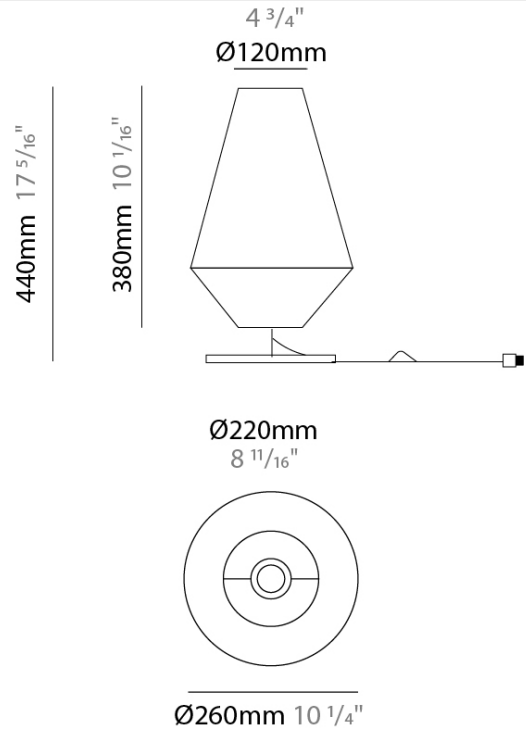

UKELELE PORTABLE

D114015-

base number Finish
Options

1. To build a product code in our configurator select the specify button on the base model # product page
2. To build a manual product code on this datasheet choose from the options listed below in blue font and add the suffix to the base model #

GENERAL

Series: Ukelele
Partner: Ole
Division: Design
Installation: Portable
Product Type: Table
Mounting Location: Table

PHYSICAL

Shape: Cone
Diameter (mm): 260
Diameter (in): 10 3/4
Height (mm): 440
Height (in): 17 5/16
Weight (kg): 2
Weight (lbs): 4.4
Diffuser: Cord Shade - Beige/Black/Blue/Brown/Dark Green/Green/Gray/Lithium/Maroon/Marsala/Red/Silver/Stone/White
Fixture Finish: BEI / BLK / BLU / COG / DGN / GRV / MRN / MOC / MUS / OLV / SIL / STN / TER / WHI
Holder Finish: Granulated White
Fixture Material: Fabric Cord / Metal
Primary Material: Fabric - Recycled
Upon Request: Other fabric cord colors available upon request (see downloadable finish chart)

ELECTRICAL

Number of Lamps: 1
Lamp Type: LED Retrofit
Lamp Shape: A19
Bulb Included: Bulb Not Included
Max. Wattage Per Lamp (W): 15
Lamp Base: E26
Input Voltage (V): 120
Upon Request: 277Vac / GU24

RATINGS AND CERTIFICATIONS

Certified By: Certified for North American Standards
IP rating: IP20

PROJECT
TYPE
SPECIFIER
QUANTITY
DATE