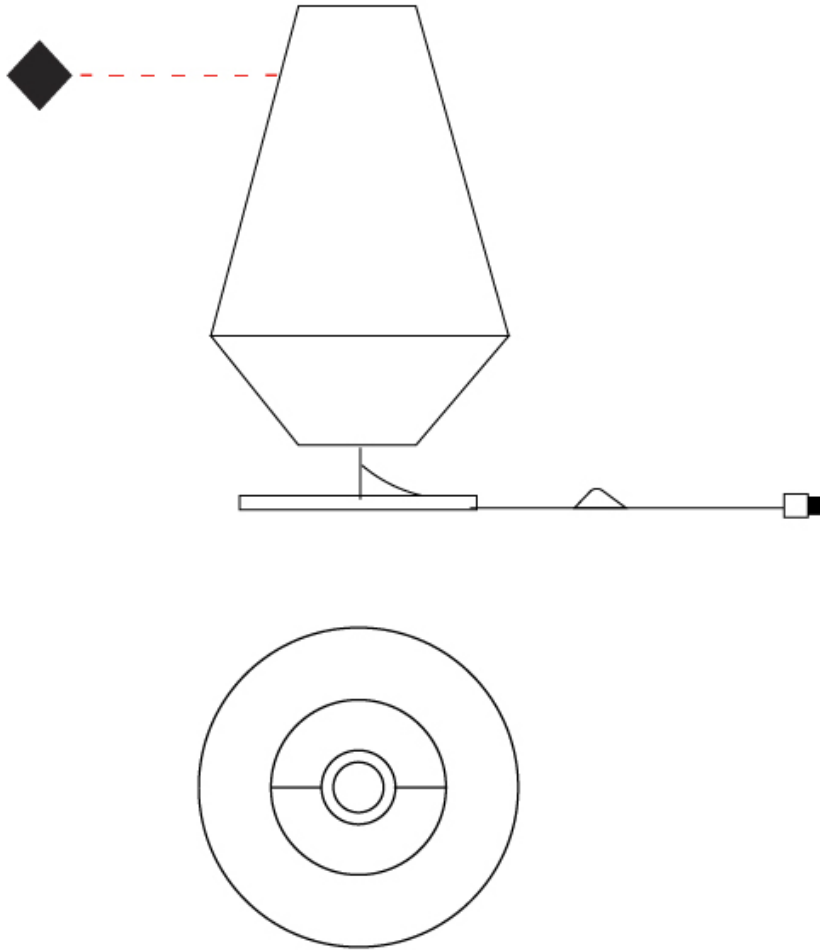

UKELELE PORTABLE

D114015-

PROJECT

TYPE

SPECIFIER

QUANTITY

DATE

D