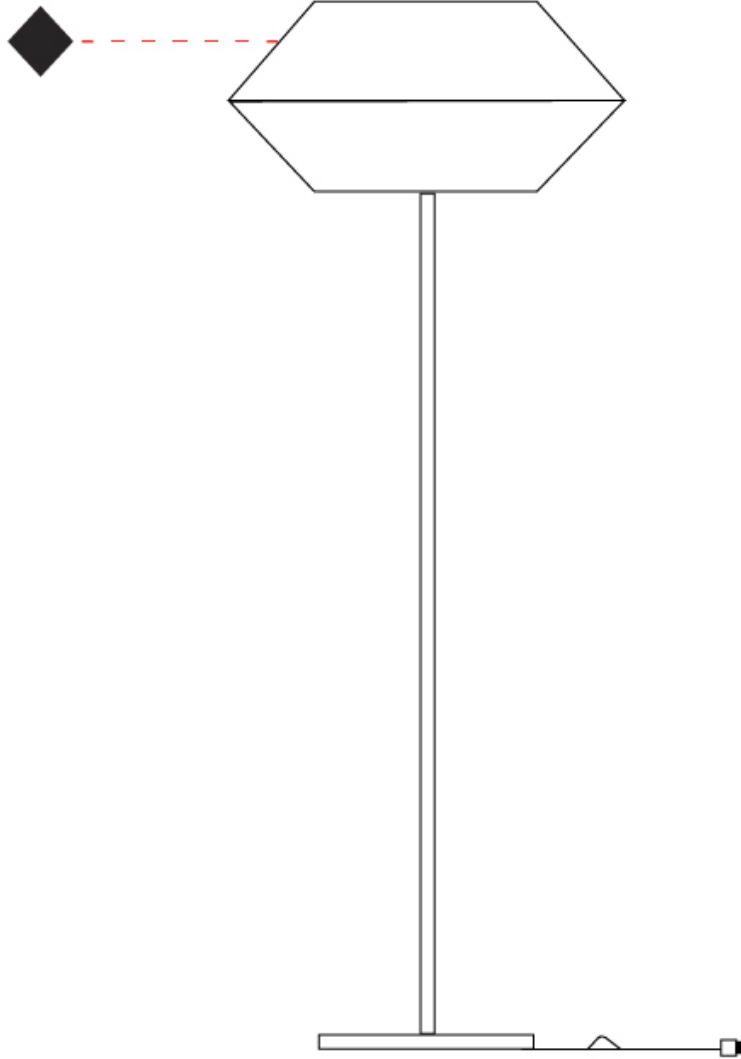

UKELELE PORTABLE

D114016-

PROJECT _____

TYPE _____

SPECIFIER _____

QUANTITY _____

DATE _____

D