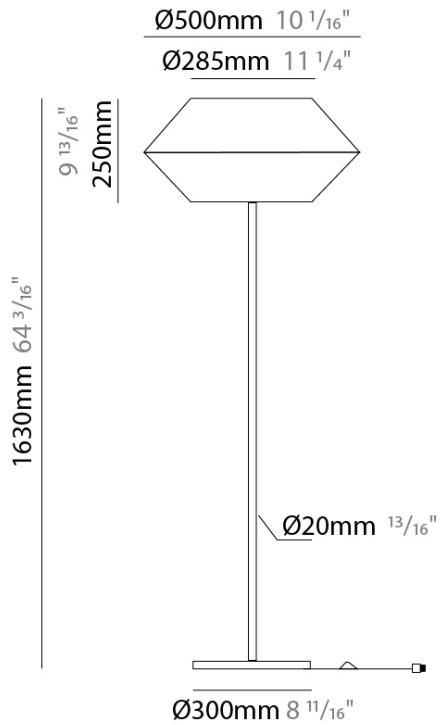

UKELELE PORTABLE

D114016-

base number Finish
Options

1. To build a product code in our configurator select the specify button on the base model # product page
2. To build a manual product code on this datasheet choose from the options listed below in blue font and add the suffix to the base model #

GENERAL

Series: Ukelele
Partner: Ole
Division: Design
Installation: Portable
Product Type: Floor
Mounting Location: Floor

PHYSICAL

Shape: Cone
Diameter (mm): 500
Diameter (in): 19 11/16
Height (mm): 1630
Height (in): 64 3/16
Weight (kg): 9
Weight (lbs): 19.8
Diffuser: Cord Shade - Beige/Black/Blue/Brown/Dark Green/Green/Gray/Lithium/Maroon/Marsala/Red/Silver/Stone/White
Fixture Finish: BEI / BLK / BLU / COG / DGN / GRY / MRN / MOC / MUS / OLV / SIL / STN / TER / WHI
Holder Finish: Granulated White
Fixture Material: Fabric Cord / Metal
Primary Material: Fabric - Recycled
Upon Request: Other fabric cord colors available upon request (see downloadable finish chart)

ELECTRICAL

Number of Lamps: 1
Lamp Type: LED Retrofit
Lamp Shape: A19
Bulb Included: Bulb Not Included
Max. Wattage Per Lamp (W): 15
Lamp Base: E26
Input Voltage (V): 120
Upon Request: 277Vac / GU24

RATINGS AND CERTIFICATIONS

Certified By: Certified for North American Standards
IP rating: IP20

PROJECT
TYPE
SPECIFIER
QUANTITY
DATE