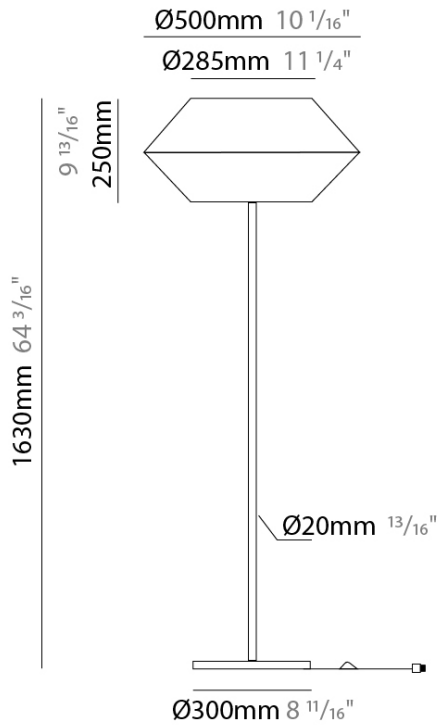

UKELELE PORTABLE

D114016-

base number   Finish
Options

1. To build a product code in our configurator select the specify button on the base model # product page
2. To build a manual product code on this datasheet choose from the options listed below in blue font and add the suffix to the base model #

GENERAL

Series: Ukelele
Brand: Ole
Division: Design
Mounting Type: Portable
Mounting Location: Floor
Subcategory: Ambient

PHYSICAL

Shape: Cone
Diameter (mm): 500
Diameter (in): 19 11/16
Height (mm): 1630
Height (in): 64 3/16
Light Distribution: Direct
Weight (kg): 9
Weight (lbs): 19.8
Diffuser: Cord Shade - Beige/Black/Blue/Brown/Dark
Green/Green/Gray/Lithium/Maroon/Marsala/Red/Silver/Stone/White
Fixture Finish: BEI / BLK / BLU / COG / DGN / GRY / MRN / MOC / MUS / OLV / SIL / STN / TER / WHI
Holder Finish: Granulated White
Fixture Material: Fabric Cord / Metal
Upon Request: Other fabric cord colors available upon request (see downloadable finish chart)

ELECTRICAL

Number of Lamps: 1
Lamp Type: LED Retrofit
Lamp Shape: A19
Bulb Included: Bulb Not Included
Max. Wattage Per Lamp (W): 15
Lamp Base: E26
Input Voltage (V): 120
Upon Request: 277Vac / GU24

RATINGS AND CERTIFICATIONS

Certified By: Certified for North American Standards
IP rating: IP20

PROJECT	_____
TYPE	_____
SPECIFIER	_____
QUANTITY	_____
DATE	_____