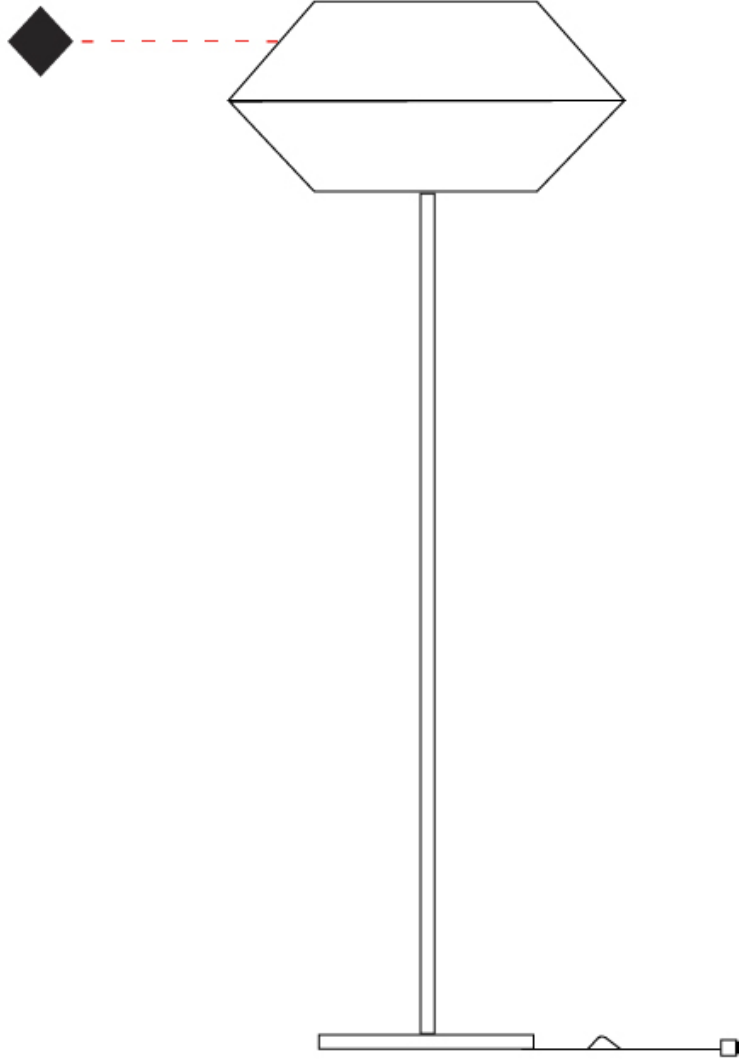

UKELELE PORTABLE

D114016-

PROJECT _____

TYPE _____

SPECIFIER _____

QUANTITY _____

DATE _____

D