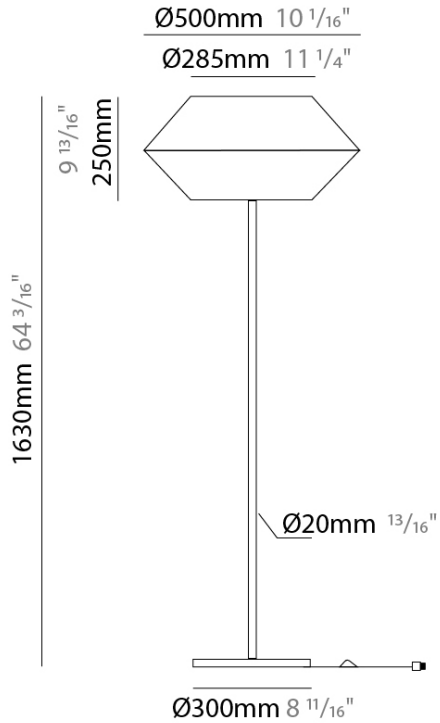

UKELELE PORTABLE

D114016-

base number Finish
Options

1. To build a product code in our configurator select the specify button on the base model # product page
2. To build a manual product code on this datasheet choose from the options listed below in blue font and add the suffix to the base model #

GENERAL

Series: Ukelele
Partner: Ole
Division: Design
Installation: Portable
Product Type: Floor
Mounting Location: Floor

PHYSICAL

Shape: Cone
Diameter (mm): 500
Diameter (in): 19 ¹¹/₁₆"
Height (mm): 1630
Height (in): 64 ³/₁₆"
Weight (kg): 9
Weight (lbs): 19.8
Diffuser: Cord Shade - Beige/Black/Blue/Brown/Dark Green/Green/Gray/Lithium/Maroon/Marsala/Red/Silver/Stone/White
Fixture Finish: BEI / BLK / BLU / COG / DGN / GRY / MRN / MOC / MUS / OLV / SIL / STN / TER / WHI
Holder Finish: Granulated White
Fixture Material: Fabric Cord / Metal
Primary Material: Fabric - Recycled
Upon Request: Other fabric cord colors available upon request (see downloadable finish chart)

ELECTRICAL

Number of Lamps: 1
Lamp Type: LED Retrofit
Lamp Shape: A19
Bulb Included: Bulb Not Included
Max. Wattage Per Lamp (W): 15
Lamp Base: E26
Input Voltage (V): 120
Upon Request: 277Vac / GU24

RATINGS AND CERTIFICATIONS

Certified By: Certified for North American Standards
IP rating: IP20

PROJECT
TYPE
SPECIFIER
QUANTITY
DATE