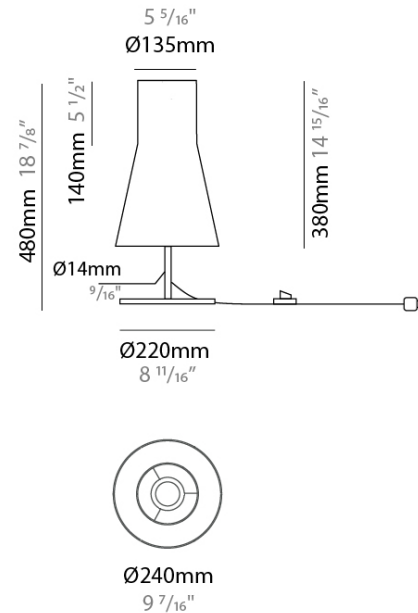

KORA PORTABLE

D114021-

base number Finish
Options

1. To build a product code in our configurator select the specify button on the base model # product page
2. To build a manual product code on this datasheet choose from the options listed below in blue font and add the suffix to the base model #

GENERAL

Series: Kora
Brand: Ole
Division: Design
Mounting Type: Portable
Mounting Location: Table
Subcategory: Table

PHYSICAL

Shape: Abstract
Diameter (mm): 240
Diameter (in): 9 ⁷/₁₆
Height (mm): 480
Height (in): 18 ⁷/₈
Light Distribution: Direct / Indirect
Weight (kg): 2
Weight (lbs): 4.4
Fixture Finish: [BEI / BLK / BLU / COG / DGN / GRY / MRN / MOC / MUS / OLV / SIL / STN / TER / WHI](#)
Holder Finish: Granulated White
Fixture Material: Fabric Cord / Metal
Upon Request: Other fabric cord colors available upon request (see downloadable finish chart)

ELECTRICAL

Number of Lamps: 1
Lamp Type: LED Retrofit
Lamp Shape: A19
Bulb Included: Bulb Not Included
Max. Wattage Per Lamp (W): 15
Lamp Base: E26
Input Voltage (V): 120
Upon Request: 277Vac / GU24

RATINGS AND CERTIFICATIONS

Certified By: Certified for North American Standards
IP rating: IP20

PROJECT
TYPE
SPECIFIER
QUANTITY
DATE