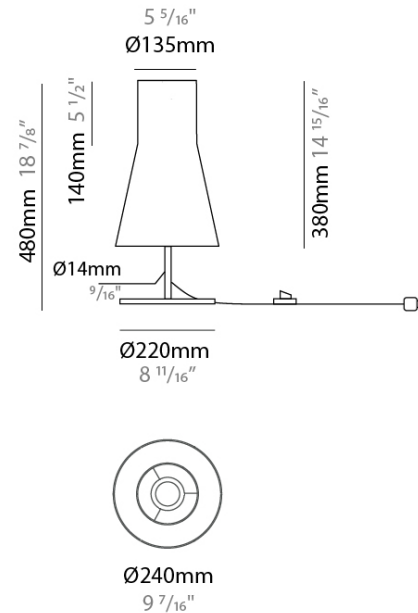

KORA PORTABLE

D114021-

base number Finish
Options

PROJECT
TYPE
SPECIFIER
QUANTITY
DATE

1. To build a product code in our configurator select the specify button on the base model # product page
2. To build a manual product code on this datasheet choose from the options listed below in blue font and add the suffix to the base model #

GENERAL

Series: Kora
Partner: Ole
Division: Design
Installation: Portable
Product Type: Table
Mounting Location: Table
Light Distribution: Direct / Indirect

PHYSICAL

Shape: Abstract
Diameter (mm): 240
Diameter (in): 9 7/16
Height (mm): 480
Height (in): 18 7/8
Weight (kg): 2
Weight (lbs): 4.4
Fixture Finish: BEI / BLK / BLU / COG / DGN / GRY / MRN / MOC / MUS / OLV / SIL / STN / TER / WHI
Holder Finish: Granulated White
Fixture Material: Fabric Cord / Metal
Primary Material: Fabric - Recycled
Upon Request: Other fabric cord colors available upon request (see downloadable finish chart)

ELECTRICAL

Number of Lamps: 1
Lamp Type: LED Retrofit
Lamp Shape: A19
Bulb Included: Bulb Not Included
Max. Wattage Per Lamp (W): 15
Lamp Base: E26
Input Voltage (V): 120
Upon Request: 277Vac / GU24

RATINGS AND CERTIFICATIONS

Certified By: Certified for North American Standards
IP rating: IP20