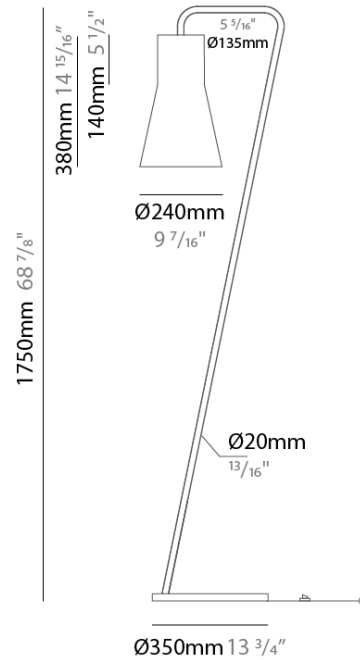

KORA PORTABLE

D114022-

base number Finish
Options

1. To build a product code in our configurator select the specify button on the base model # product page
2. To build a manual product code on this datasheet choose from the options listed below in blue font and add the suffix to the base model #

GENERAL

Series: Kora
Partner: Ole
Division: Design
Installation: Portable
Product Type: Floor
Mounting Location: Floor
Light Distribution: Direct / Indirect

PHYSICAL

Shape: Abstract
Diameter (mm): 350
Diameter (in): 13 3/4
Height (mm): 1750
Height (in): 68 7/8
Weight (kg): 9
Weight (lbs): 19.8
Fixture Finish: BEI / BLK / BLU / COG / DGN / GRY / MRN / MOC / MUS / OLV / SIL / STN / TER / WHI
Holder Finish: Granulated White
Fixture Material: Fabric Cord / Metal
Primary Material: Fabric - Recycled
Upon Request: Other fabric cord colors available upon request (see downloadable finish chart)

ELECTRICAL

Number of Lamps: 1
Lamp Type: LED Retrofit
Lamp Shape: A19
Bulb Included: Bulb Not Included
Max. Wattage Per Lamp (W): 15
Lamp Base: E26
Input Voltage (V): 120
Upon Request: 277Vac / GU24

RATINGS AND CERTIFICATIONS

Certified By: Certified for North American Standards
IP rating: IP20

PROJECT
TYPE
SPECIFIER
QUANTITY
DATE