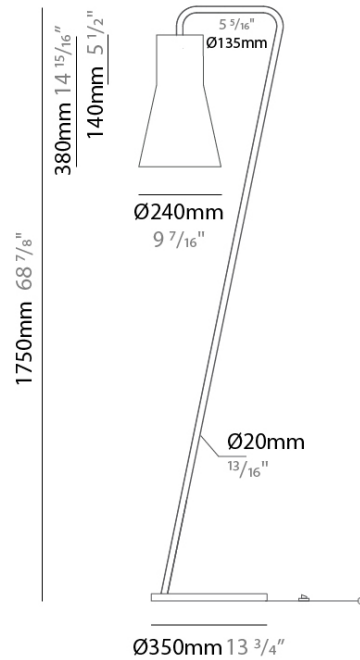

KORA PORTABLE

D114022-

base number Finish
Options

1. To build a product code in our configurator select the specify button on the base model # product page
2. To build a manual product code on this datasheet choose from the options listed below in blue font and add the suffix to the base model #

GENERAL

Series: Kora
Brand: Ole
Division: Design
Mounting Type: Portable
Mounting Location: Floor
Subcategory: Floor

PHYSICAL

Shape: Abstract
Diameter (mm): 350
Diameter (in): 13 3/4
Height (mm): 1750
Height (in): 68 7/8
Light Distribution: Direct / Indirect
Weight (kg): 9
Weight (lbs): 19.8
Fixture Finish: BEI / BLK / BLU / COG / DGN / GRY / MRN / MOC / MUS / OLV / SIL / STN / TER / WHI
Holder Finish: Granulated White
Fixture Material: Fabric Cord / Metal
Upon Request: Other fabric cord colors available upon request (see downloadable finish chart)

ELECTRICAL

Number of Lamps: 1
Lamp Type: LED Retrofit
Lamp Shape: A19
Bulb Included: Bulb Not Included
Max. Wattage Per Lamp (W): 15
Lamp Base: E26
Input Voltage (V): 120
Upon Request: 277Vac / GU24

RATINGS AND CERTIFICATIONS

Certified By: Certified for North American Standards
IP rating: IP20

PROJECT
TYPE
SPECIFIER
QUANTITY
DATE