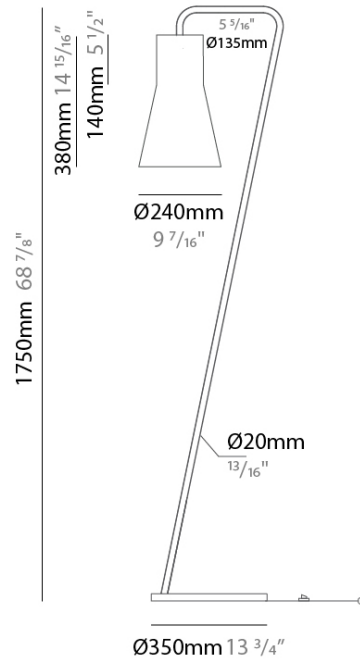

KORA PORTABLE

D114022-

base number   Finish
Options

1. To build a product code in our configurator select the specify button on the base model # product page
2. To build a manual product code on this datasheet choose from the options listed below in blue font and add the suffix to the base model #

GENERAL

Series: Kora _____
Partner: Ole _____
Division: Design _____
Installation: Portable _____
Product Type: Floor _____
Mounting Location: Floor _____
Light Distribution: Direct / Indirect _____

PHYSICAL

Shape: Abstract _____
Diameter (mm): 350 _____
Diameter (in): 13 3/4 _____
Height (mm): 1750 _____
Height (in): 68 7/8 _____
Weight (kg): 9 _____
Weight (lbs): 19.8 _____
Fixture Finish: BEI / BLK / BLU / COG / DGN / GRY / MRN / MOC / MUS / OLV / SIL / STN / TER / WHI _____
Holder Finish: Granulated White _____
Fixture Material: Fabric Cord / Metal _____
Primary Material: Fabric - Recycled _____
Upon Request: Other fabric cord colors available upon request (see downloadable finish chart) _____

ELECTRICAL

Number of Lamps: 1 _____
Lamp Type: LED Retrofit _____
Lamp Shape: A19 _____
Bulb Included: Bulb Not Included _____
Max. Wattage Per Lamp (W): 15 _____
Lamp Base: E26 _____
Input Voltage (V): 120 _____
Upon Request: 277Vac / GU24 _____

RATINGS AND CERTIFICATIONS

Certified By: Certified for North American Standards _____
IP rating: IP20 _____