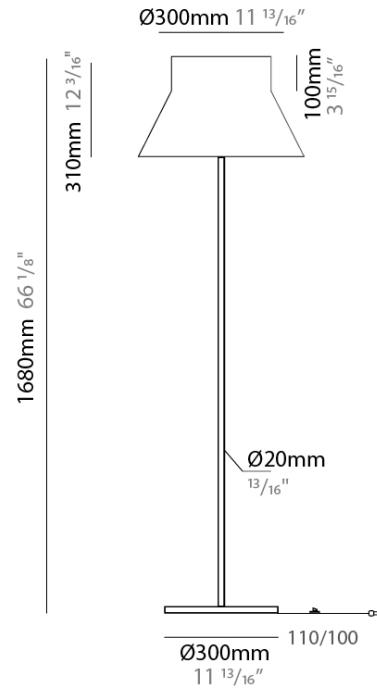

KORA PORTABLE

D114023-

base number Finish
Options

1. To build a product code in our configurator select the specify button on the base model # product page
2. To build a manual product code on this datasheet choose from the options listed below in blue font and add the suffix to the base model #

GENERAL

Series: Kora
Brand: Ole
Division: Design
Mounting Type: Portable
Mounting Location: Floor
Subcategory: Floor

PHYSICAL

Shape: Abstract
Diameter (mm): 500
Diameter (in): 19 2/3
Height (mm): 1680
Height (in): 66 1/8
Light Distribution: Direct / Indirect
Weight (kg): 8
Weight (lbs): 17.6
Fixture Finish: [BEI](#) / [BLK](#) / [BLU](#) / [COG](#) / [DGN](#) / [GRY](#) / [MRN](#) / [MOC](#) / [MUS](#) / [OLV](#) / [SIL](#) / [STN](#) / [TER](#) / [WHI](#)
Holder Finish: Granulated White
Fixture Material: Fabric Cord / Metal
Upon Request: Other fabric cord colors available upon request (see downloadable finish chart)

ELECTRICAL

Number of Lamps: 1
Lamp Type: LED Retrofit
Lamp Shape: A19
Bulb Included: Bulb Not Included
Max. Wattage Per Lamp (W): 15
Lamp Base: E26
Input Voltage (V): 120
Upon Request: 277Vac / GU24

RATINGS AND CERTIFICATIONS

Certified By: Certified for North American Standards
IP rating: IP20

PROJECT	
TYPE	
SPECIFIER	
QUANTITY	
DATE