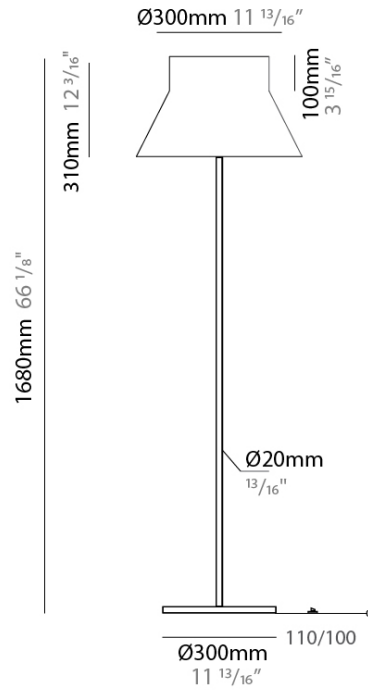

KORA PORTABLE

D114023-

base number Finish
Options

1. To build a product code in our configurator select the specify button on the base model # product page
2. To build a manual product code on this datasheet choose from the options listed below in blue font and add the suffix to the base model #

GENERAL

Series: Kora
Partner: Ole
Division: Design
Installation: Portable
Product Type: Floor
Mounting Location: Floor
Light Distribution: Direct / Indirect

PHYSICAL

Shape: Abstract
Diameter (mm): 500
Diameter (in): 19 7/8
Height (mm): 1680
Height (in): 66 1/8
Weight (kg): 8
Weight (lbs): 17.6
Fixture Finish: BEI / BLK / BLU / COG / DGN / GRY / MRN / MOC / MUS / OLV / SIL / STN / TER / WHI
Holder Finish: Granulated White
Fixture Material: Fabric Cord / Metal
Primary Material: Fabric - Recycled
Upon Request: Other fabric cord colors available upon request (see downloadable finish chart)

ELECTRICAL

Number of Lamps: 1
Lamp Type: LED Retrofit
Lamp Shape: A19
Bulb Included: Bulb Not Included
Max. Wattage Per Lamp (W): 15
Lamp Base: E26
Input Voltage (V): 120
Upon Request: 277Vac / GU24

RATINGS AND CERTIFICATIONS

Certified By: Certified for North American Standards
IP rating: IP20

PROJECT
TYPE
SPECIFIER
QUANTITY
DATE