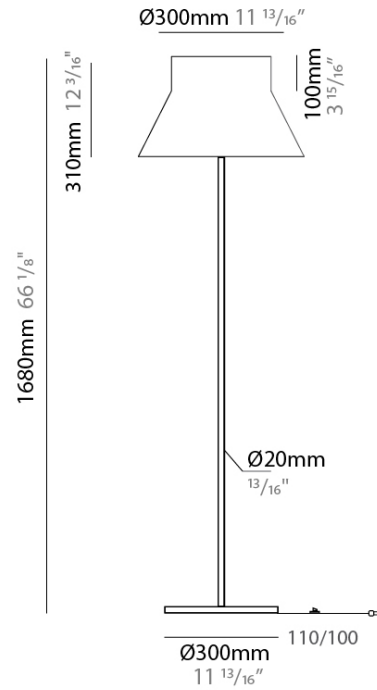

KORA PORTABLE

D114023-

base number Finish
Options

1. To build a product code in our configurator select the specify button on the base model # product page
2. To build a manual product code on this datasheet choose from the options listed below in blue font and add the suffix to the base model #

GENERAL

Series: Kora
Partner: Ole
Division: Design
Installation: Portable
Product Type: Floor
Mounting Location: Floor
Light Distribution: Direct / Indirect

PHYSICAL

Shape: Abstract
Diameter (mm): 500
Diameter (in): 19 7/8
Height (mm): 1680
Height (in): 66 1/8
Weight (kg): 8
Weight (lbs): 17.6
Fixture Finish: BEI / BLK / BLU / COG / DGN / GRY / MRN / MOC / MUS / OLV / SIL / STN / TER / WHI
Holder Finish: Granulated White
Fixture Material: Fabric Cord / Metal
Primary Material: Fabric - Recycled
Upon Request: Other fabric cord colors available upon request (see downloadable finish chart)

ELECTRICAL

Number of Lamps: 1
Lamp Type: LED Retrofit
Lamp Shape: A19
Bulb Included: Bulb Not Included
Max. Wattage Per Lamp (W): 15
Lamp Base: E26
Input Voltage (V): 120
Upon Request: 277Vac / GU24

RATINGS AND CERTIFICATIONS

Certified By: Certified for North American Standards
IP rating: IP20

PROJECT
TYPE
SPECIFIER
QUANTITY
DATE