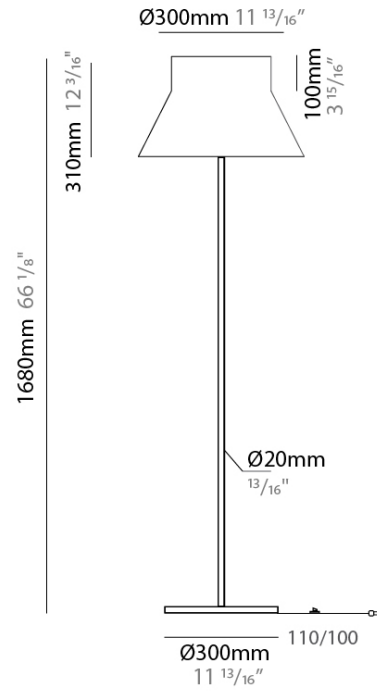

KORA PORTABLE

D114023-

base number Finish
Options

1. To build a product code in our configurator select the specify button on the base model # product page
2. To build a manual product code on this datasheet choose from the options listed below in blue font and add the suffix to the base model #

GENERAL

Series: Kora
Partner: Ole
Division: Design
Installation: Portable
Product Type: Floor
Mounting Location: Floor
Light Distribution: Direct / Indirect

PHYSICAL

Shape: Abstract
Diameter (mm): 500
Diameter (in): 19 7/8
Height (mm): 1680
Height (in): 66 1/8
Weight (kg): 8
Weight (lbs): 17.6
Fixture Finish: BEI / BLK / BLU / COG / DGN / GRY / MRN / MOC / MUS / OLV / SIL / STN / TER / WHI
Holder Finish: Granulated White
Fixture Material: Fabric Cord / Metal
Primary Material: Fabric - Recycled
Upon Request: Other fabric cord colors available upon request (see downloadable finish chart)

ELECTRICAL

Number of Lamps: 1
Lamp Type: LED Retrofit
Lamp Shape: A19
Bulb Included: Bulb Not Included
Max. Wattage Per Lamp (W): 15
Lamp Base: E26
Input Voltage (V): 120
Upon Request: 277Vac / GU24

RATINGS AND CERTIFICATIONS

Certified By: Certified for North American Standards
IP rating: IP20

PROJECT
TYPE
SPECIFIER
QUANTITY
DATE