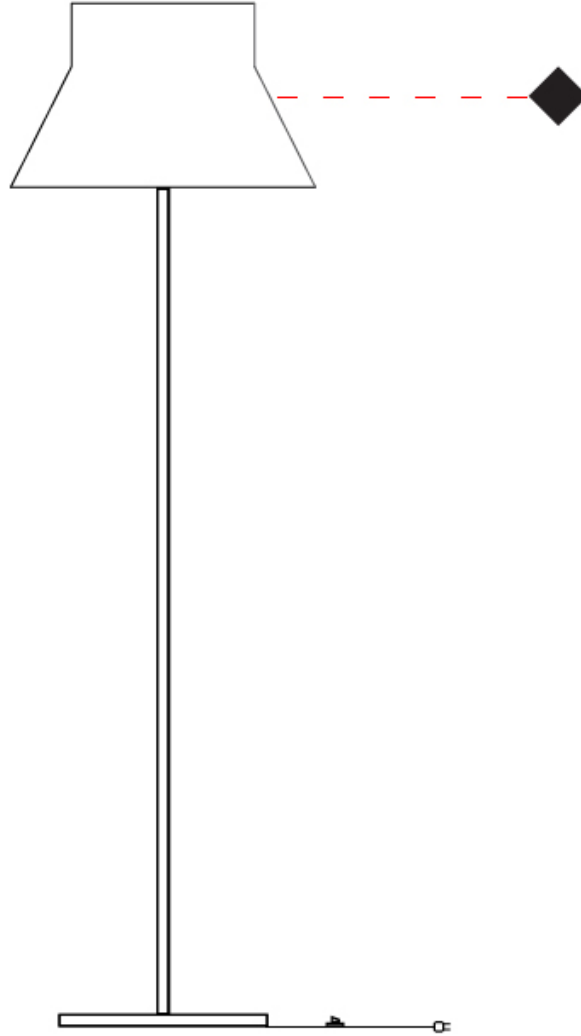

KORA PORTABLE

D114023-

PROJECT	_____
TYPE	_____
SPECIFIER	_____
QUANTITY	_____
DATE	_____

D