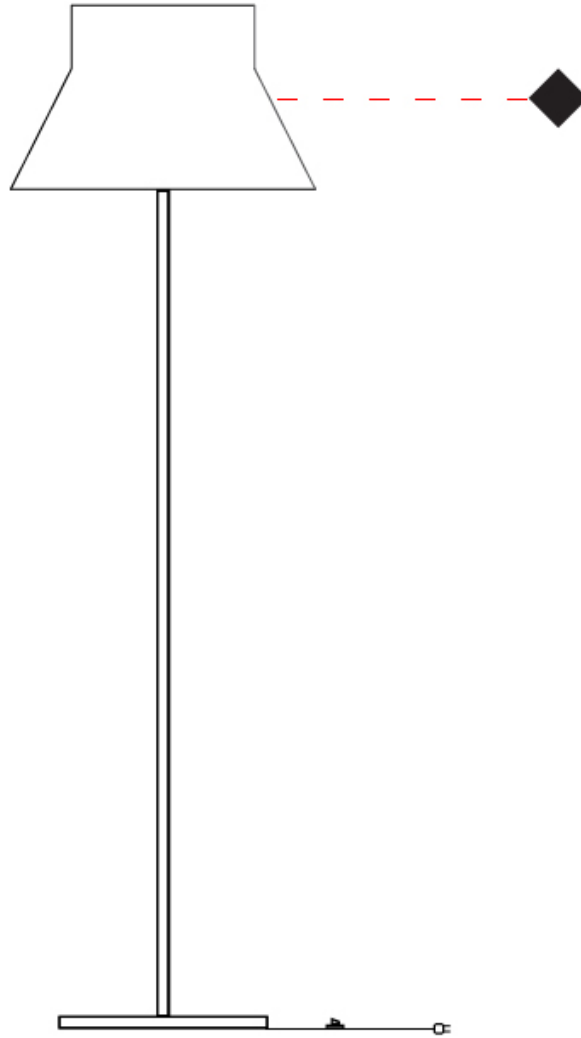

KORA PORTABLE

D114023-

PROJECT _____

TYPE _____

SPECIFIER _____

QUANTITY _____

DATE _____

D