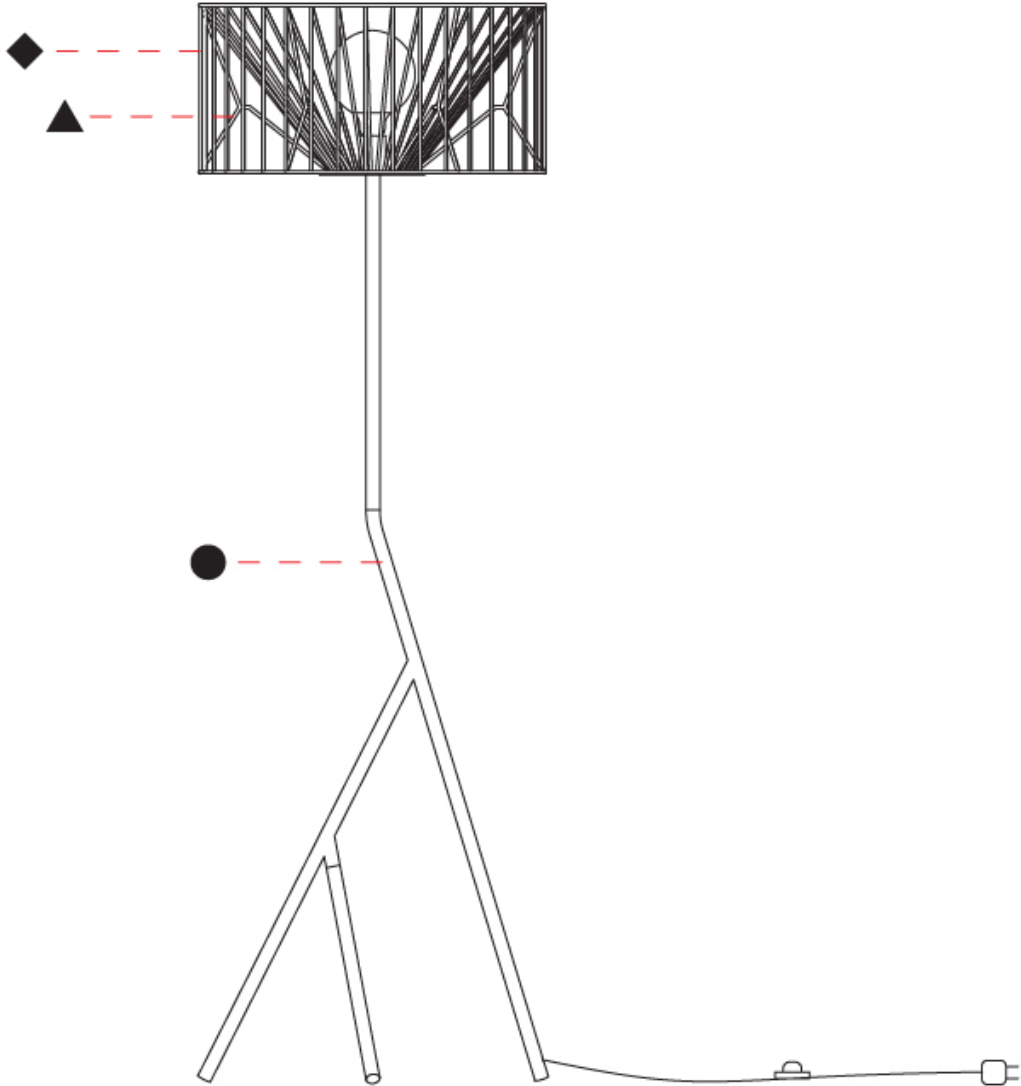

MARIOLA PORTABLE

D114030-

PROJECT

TYPE

SPECIFIER

QUANTITY

DATE

D