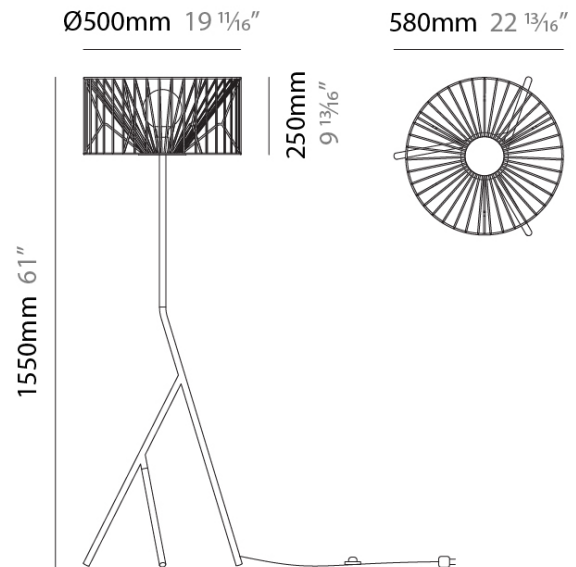

PROJECT	_____
TYPE	_____
SPECIFIER	_____
QUANTITY	_____
DATE	_____

MARIOLA PORTABLE

D114030-

base number	Finish	Finish	Finish
	Options	Options	Options

1. To build a product code in our configurator select the specify button on the base model # product page
2. To build a manual product code on this datasheet choose from the options listed below in blue font and add the suffix to the base model #

GENERAL

Series: Mariola
Brand: Ole
Division: Design
Mounting Type: Portable
Mounting Location: Floor
Subcategory: Ambient

PHYSICAL

Shape: Abstract
Diameter (mm): 500
Diameter (in): 19 11/16
Height (mm): 1550
Height (in): 61
Light Distribution: Omnidirectional
Fixture Finish: BEI / BLK / BLU / COG / DGN / GRY / MRN / MOC / MUS / OLV / SIL / STN / TER / WHI
Holder Finish: WHI / GSD
Accent Finish: WHI
Fixture Material: Fabric Cord / Metal
Cable Details: 100/100 Cord

ELECTRICAL

Number of Lamps: 1
Lamp Type: LED Retrofit
Lamp Shape: A19
Bulb Included: Bulb Not Included
Max. Wattage Per Lamp (W): 15
Lamp Base: E26
Input Voltage (V): 120
Upon Request: 277Vac / GU24

RATINGS AND CERTIFICATIONS

Certified By: Certified for North American Standards
IP rating: IP20