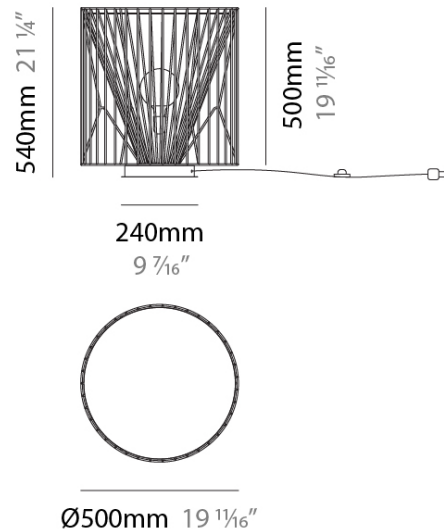

MARIOLA PORTABLE

D114031- - -
base number   Finish   Finish
                         Options   Options

1. To build a product code in our configurator select the specify button on the base model # product page
2. To build a manual product code on this datasheet choose from the options listed below in blue font and add the suffix to the base model #

GENERAL
Series: Mariola
Brand: Ole
Division: Design
Mounting Type: Portable
Mounting Location: Floor
Subcategory: Ambient

PHYSICAL
Shape: Abstract
Diameter (mm): 500
Diameter (in): 19 11/16
Height (mm): 540
Height (in): 21 1/4
Light Distribution: Omnidirectional
Diffuser: PMMA - Opal
Fixture Finish: BEI / BLK / BLU / COG / DGN / GRY / MRN / MOC / MUS / OLV / SIL / STN / TER / WHI
Holder Finish: WHI / GSD
Accent Finish: WHI
Fixture Material: Fabric Cord / Metal
Cable Details: 220/100 Cord

ELECTRICAL
Number of Lamps: 1
Lamp Type: LED Retrofit
Lamp Shape: A19
Bulb Included: Bulb Not Included
Max. Wattage Per Lamp (W): 15
Lamp Base: E26
Input Voltage (V): 120
Upon Request: 277Vac / GU24

RATINGS AND CERTIFICATIONS
Certified By: Certified for North American Standards
IP rating: IP20