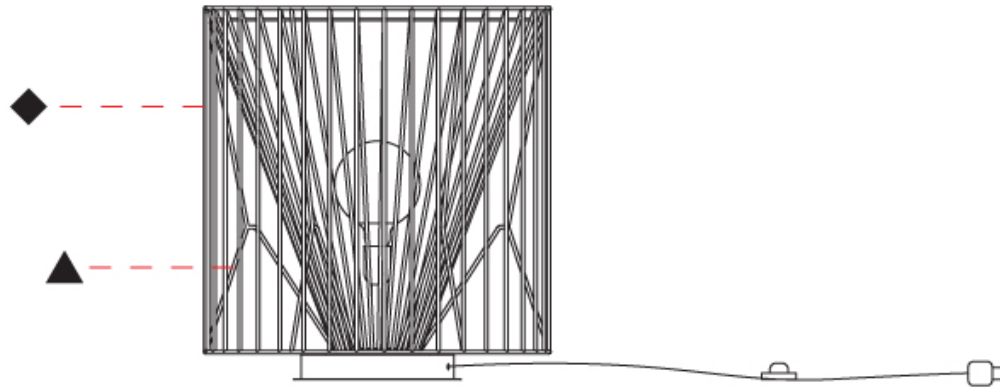

MARIOLA PORTABLE

D114031-

PROJECT

TYPE

SPECIFIER

QUANTITY

DATE

D