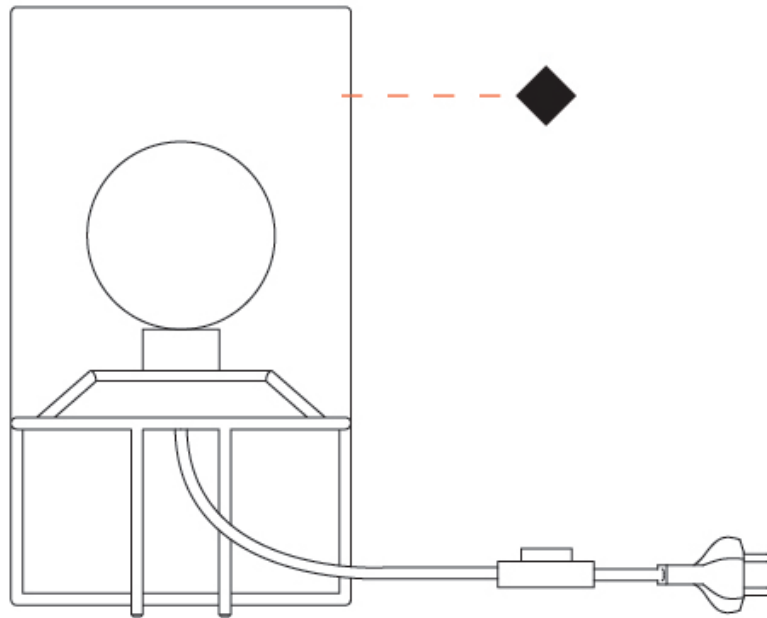

HABE PORTABLE

D114038-

PROJECT

TYPE

SPECIFIER

QUANTITY

DATE

D