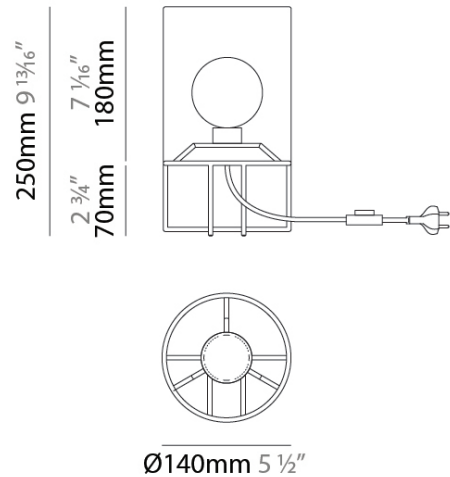

PROJECT	
TYPE	
SPECIFIER	
QUANTITY	
DATE	

HABE PORTABLE

D114038-

base number Finish
Options

1. To build a product code in our configurator select the specify button on the base model # product page
2. To build a manual product code on this datasheet choose from the options listed below in blue font and add the suffix to the base model #

GENERAL

Series: Habe
Partner: Ole
Division: Design
Installation: Portable
Product Type: Table
Mounting Location: Table

PHYSICAL

Shape: Cylinder
Diameter (mm): 140
Diameter (in): 5 1/2
Height (mm): 250
Height (in): 9 13/16
Diffuser: PMMA - Opal
Fixture Finish: BEI / BLK / BLU / COG / DGN / GRY / MRN / MOC / MUS / OLV / SIL / STN / TER / WHI
Holder Finish: GWT
Fixture Material: Fabric Cord / Metal
Primary Material: Fabric - Recycled

ELECTRICAL

Number of Lamps: 1
Lamp Type: LED Retrofit
Bulb Included: Bulb Not Included
Max. Wattage Per Lamp (W): 4
Lamp Base: G9
Input Voltage (V): 120

RATINGS AND CERTIFICATIONS

Certified By: Certified for North American Standards
IP rating: IP20