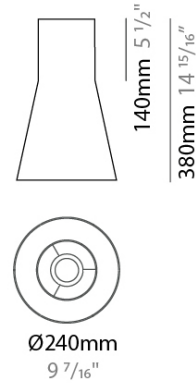

KIT POP-UP

D119005-

base number   Finish
Options

PROJECT	_____
TYPE	_____
SPECIFIER	_____
QUANTITY	_____
DATE	_____

DESCRIPTION

Kora Shade - 240mm - 55mm Cord

1. To build a product code in our configurator select the specify button on the base model # product page
2. To build a manual product code on this datasheet choose from the options listed below in blue font and add the suffix to the base model #

GENERAL

Series: Kit Pop-Up _____

Brand: Ole _____

Division: Design _____

PHYSICAL

Shape: Abstract _____

Diameter (mm): 240 _____

Diameter (in): 9 ⁷/₁₆ _____

Height (mm): 380 _____

Height (in): 14 ¹⁵/₁₆ _____

Fixture Finish: BEI / BLK / BLU / COG / DGN / GRY / MRN / MOC / MUS / OLV / SIL / STN / TER / WHI

Fixture Material: Fabric Cord / Metal _____

RATINGS AND CERTIFICATIONS

Certified By: Certified for North American Standards _____

IP rating: IP20 _____