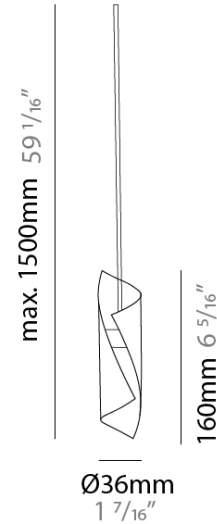

D131002-

base number Finish
Options

1. To build a product code in our configurator select the specify button on the base model # product page
2. To build a manual product code on this datasheet choose from the options listed below in blue font and add the suffix to the base model #

GENERAL

Series: HUE
Subseries: Hue Single
Partner: Knikerboker
Division: Design
Installation: Suspension
Product Type: Pendant
Mounting Location: Ceiling
Light Distribution: Direct / Indirect

PHYSICAL

Shape: Abstract
Diameter (mm): 36
Diameter (in): 1 ⁷/₁₆
Height (mm): 160
Height (in): 6 ⁵/₁₆
Max. Overall Height (mm): 1500
Max. Overall Height (in): 59 ¹/₁₆
Fixture Finish: EWH / EBK / MAN / COF / PRD / SLF / GLF / CLF / BRL / EWS / EWG / EWC / EWR / EBS / EBG / EBC / EBB / MAS / MAD / MAC / MAB / COS / CGO / CCL / CBL / PRS / PRG / PRC / PRB
Fixture Material: Metal
Cable Details: 1500mm Silicon Coaxial Cable

ELECTRICAL

Lamp Type: LED
Total Output Wattage (W): 1.5
Dimming: Non-Dimmable
Driver Included: Yes
Driver Location: Integrated
Driver Type: Constant Current - Universal
Driver Class: Class 2
Input Voltage (V): 120 - 277
Constant Current (MA): 350
Upon Request: (See components) Remote: Phase dimming 120Vac

LED

Number of LEDs: 1
Color Temperature (°K): 3000
Max. Delivered Lumen (lm): 150
CRI: >80 CRI
Lamp Life (hrs): 50000

RATINGS AND CERTIFICATIONS

Certified By: Certified for North American Standards
IP rating: IP20

PROJECT
TYPE
SPECIFIER
QUANTITY
DATE