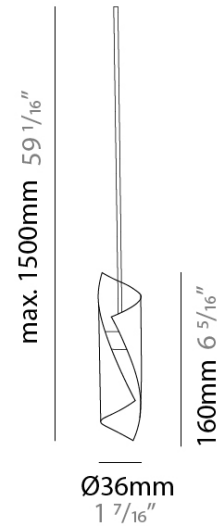

base number Finish
Options

1. To build a product code in our configurator select the specify button on the base model # product page
2. To build a manual product code on this datasheet choose from the options listed below in blue font and add the suffix to the base model #

GENERAL

Series: HUE
Subseries: Hue Single
Partner: Knikerboker
Division: Design
Installation: Suspension
Product Type: Pendant
Mounting Location: Ceiling
Light Distribution: Direct / Indirect

PHYSICAL

Shape: Abstract
Diameter (mm): 36
Diameter (in): 1 ⁷/₁₆"
Height (mm): 160
Height (in): 6 ⁵/₁₆"
Max. Overall Height (mm): 1500
Max. Overall Height (in): 59 ¹/₁₆"
Fixture Finish: EWH / EBK / MAN / COF / PRD / SLF / GLF / CLF / BRL / EWS / EWG / EWC / EWR / EBS / EBG / EBC / EBB / MAS / MAD / MAC / MAB / COS / CGO / CCL / CBL / PRS / PRG / PRC / PRB
Fixture Material: Metal
Cable Details: 1500mm Silicon Coaxial Cable

ELECTRICAL

Lamp Type: LED
Total Output Wattage (W): 1.5
Dimming: Non-Dimmable
Driver Included: Yes
Driver Location: Integrated
Driver Type: Constant Current - Universal
Driver Class: Class 2
Input Voltage (V): 120 - 277
Constant Current (MA): 350
Upon Request: (See components) Remote: Phase dimming 120Vac

LED

Number of LEDs: 1
Color Temperature (°K): 3000
Max. Delivered Lumen (lm): 150
CRI: >80 CRI
Lamp Life (hrs): 50000

RATINGS AND CERTIFICATIONS

Certified By: Certified for North American Standards
IP rating: IP20

PROJECT
TYPE
SPECIFIER
QUANTITY
DATE