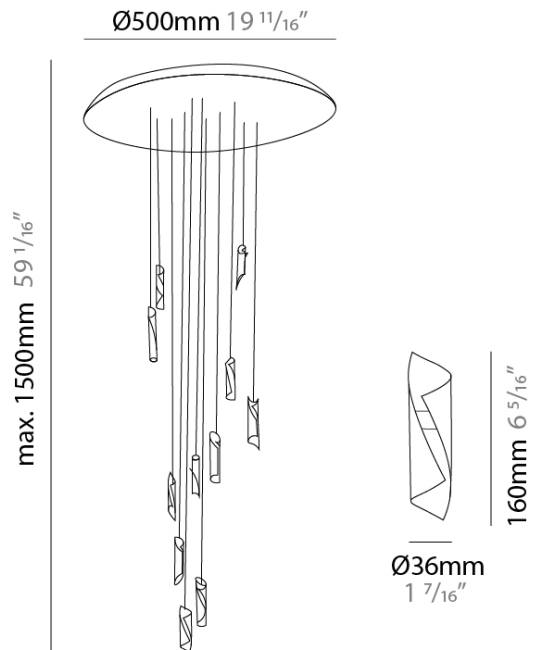

GENERAL

Series: HUE
Subseries: Hue 10
Partner: Knikerboker
Division: Design
Installation: Suspension
Product Type: Pendant
Mounting Location: Ceiling
Light Distribution: Direct / Indirect

PHYSICAL

Shape: Abstract
Diameter (mm): 500
Diameter (in): 19 11/16
Height (mm): 160
Height (in): 6 5/16
Max. Overall Height (mm): 1500
Max. Overall Height (in): 59 1/16
Fixture Finish: EWH / EBK / MAN / COF / PRD / SLF / GLF / CLF / BRL / BLS / EWS / EWG / EWC / EWR / EBS / EBG / EBC / EBC / EBB / MAS / MAD / MAC / MAB / COS / CGO / CCL / CBL / PRS / PRG / PRC / PRB
Fixture Material: Metal
Cable Details: Silicon Coaxial Cable

LED

Number of LEDs: 10
Color Temperature (°K): 3000
Max. Delivered Lumen (lm): 1500
CRI: >80 CRI
Lamp Life (hrs): 50000

RATINGS AND CERTIFICATIONS

Certified By: Certified for North American Standards
IP rating: IP20