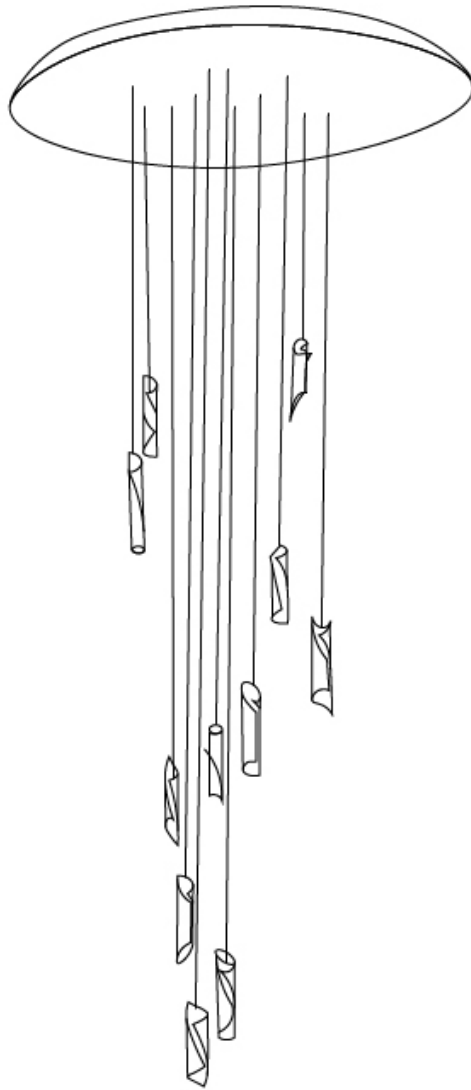

HUE 10 SUSPENSION

D131003-

PROJECT _____

TYPE _____

SPECIFIER _____

QUANTITY _____

DATE _____

D