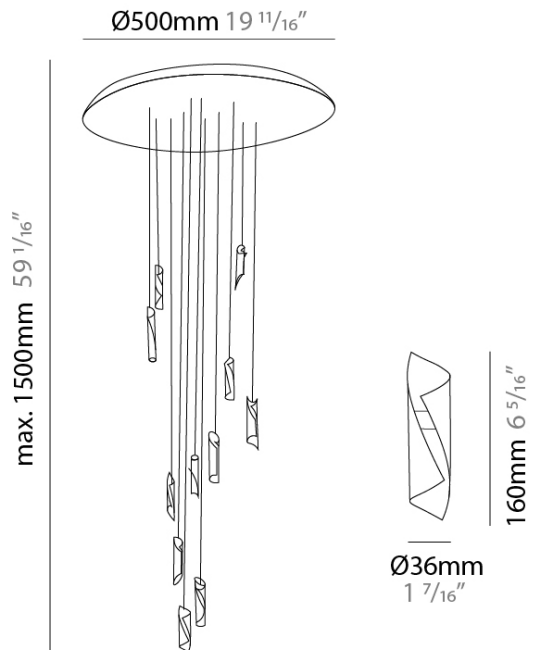

GENERAL

Series: HUE
Subseries: Hue 10
Partner: Knikerboker
Division: Design
Installation: Suspension
Product Type: Pendant
Mounting Location: Ceiling
Light Distribution: Direct / Indirect

PHYSICAL

Shape: Abstract
Diameter (mm): 500
Diameter (in): 19 11/16
Height (mm): 160
Height (in): 6 5/16
Max. Overall Height (mm): 1500
Max. Overall Height (in): 59 1/16
Fixture Finish: EWH / EBK / MAN / COF / PRD / SLF / GLF / CLF / BRL / EWS / EWG / EWC / EWR / EBS / EBG / EBC / EBC / EBB / MAS / MAD / MAC / MAB / COS / CGO / CCL / CBL / PRS / PRG / PRC / PRB
Fixture Material: Metal
Cable Details: Silicon Coaxial Cable

LED

Number of LEDs: 10
Color Temperature (°K): 3000
Max. Delivered Lumen (lm): 1500
CRI: >80 CRI
Lamp Life (hrs): 50000

RATINGS AND CERTIFICATIONS

Certified By: Certified for North American Standards
IP rating: IP20