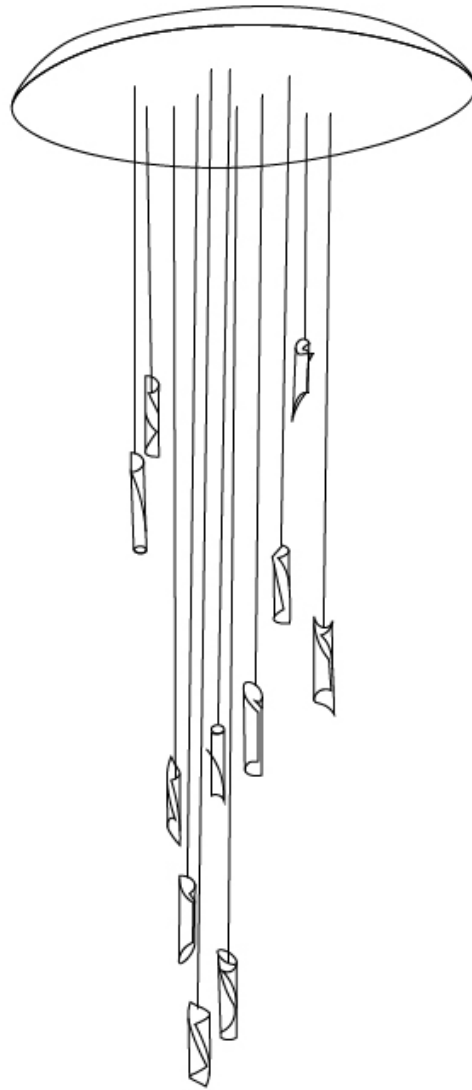

HUE 10 SUSPENSION

D131003-

PROJECT

TYPE

SPECIFIER

QUANTITY

DATE

D