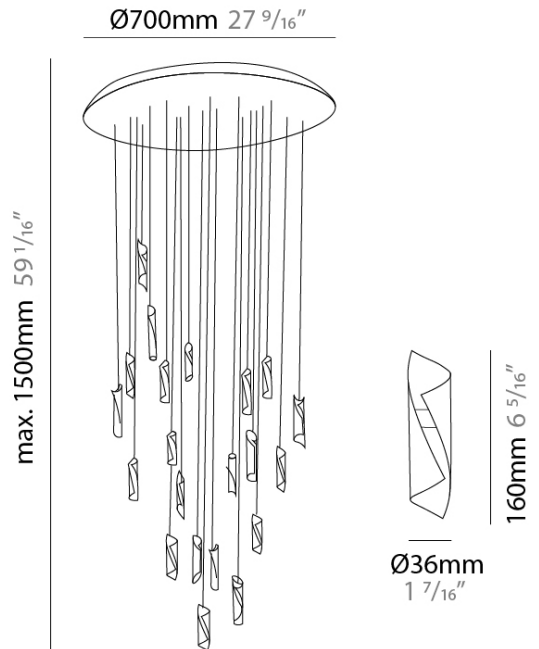

GENERAL

Series: HUE _____
Subseries: Hue 20 _____
Partner: Knikerboker _____
Division: Design _____
Installation: Suspension _____
Product Type: Pendant _____
Mounting Location: Ceiling _____
Light Distribution: Direct / Indirect _____

PHYSICAL

Shape: Abstract _____
Diameter (mm): 700 _____
Diameter (in): 27 9/16 _____
Height (mm): 160 _____
Height (in): 6 5/16 _____
Max. Overall Height (mm): 1500 _____
Max. Overall Height (in): 59 1/16 _____
Fixture Finish: EWH / EBK / MAN / COF / PRD / SLF / GLF / CLF / BRL / EWS / EWG / EWC / EWR / EBS / EBG / EBC / EBC / EBB / MAS / MAD / MAC / MAB / COS / CGO / CCL / CBL / PRS / PRG / PRC / PRB _____
Fixture Material: Metal _____
Cable Details: Silicon Coaxial Cable _____

ELECTRICAL

Lamp Type: LED _____
Total Output Wattage (W): 30 _____
Dimming: Phase Dimming (120Vac Only) _____
Driver Included: Yes _____
Driver Location: Integrated _____
Driver Type: Constant Current - Universal _____
Driver Class: Class 2 _____
Input Voltage (V): 120 - 277 _____
Constant Current (MA): 350 _____
Upon Request: Phase dimming @120Vac only / Non-dimming 277Vac _____

LED

Number of LEDs: 20 _____
Color Temperature (°K): 3000 _____
Max. Delivered Lumen (lm): 3000 _____
CRI: >80 CRI _____
Lamp Life (hrs): 50000 _____

RATINGS AND CERTIFICATIONS

Certified By: Certified for North American Standards _____
IP rating: IP20 _____