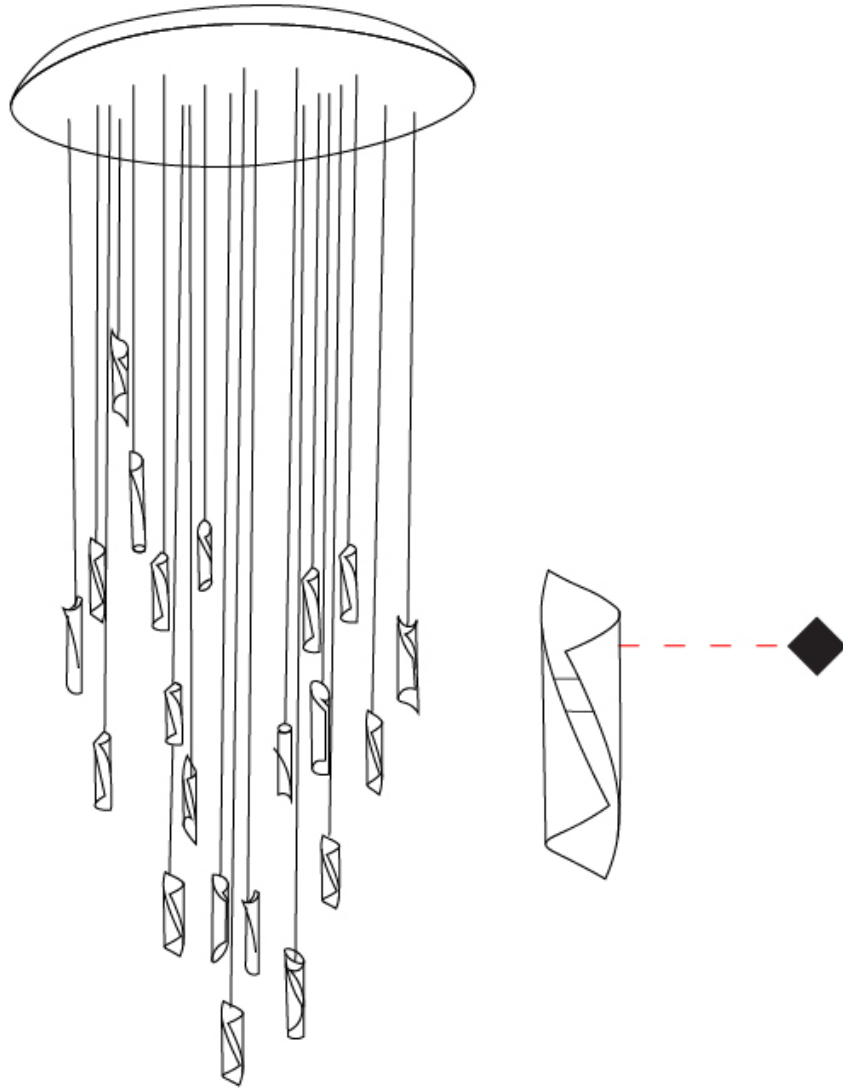

HUE 20 SUSPENSION

D131004-

PROJECT

TYPE

SPECIFIER

QUANTITY

DATE

D