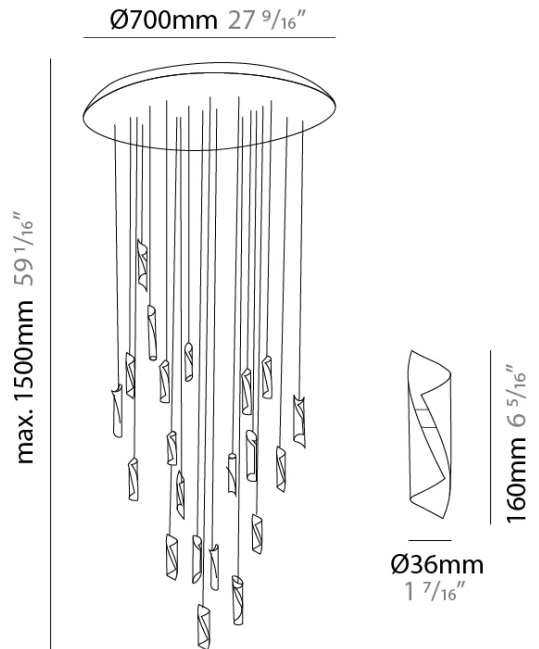

HUE 20 SUSPENSION

D131004-

base number Finish
Options

1. To build a product code in our configurator select the specify button on the base model # product page
2. To build a manual product code on this datasheet choose from the options listed below in blue font and add the suffix to the base model #

GENERAL

Series: HUE
Subseries: Hue 20
Partner: Knikerboker
Division: Design
Installation: Suspension
Product Type: Pendant
Mounting Location: Ceiling
Light Distribution: Direct / Indirect

PHYSICAL

Shape: Abstract
Diameter (mm): 700
Diameter (in): 27 9/16
Height (mm): 160
Height (in): 6 5/16
Max. Overall Height (mm): 1500
Max. Overall Height (in): 59 1/16
Fixture Finish: EWH / EBK / MAN / COF / PRD / SLF / GLF / CLF / BRL / EWS / EWG / EWC / EWR / EBS / EBG / EBC / EBB / MAS / MAD / MAC / MAB / COS / CGO / CCL / CBL / PRS / PRG / PRC / PRB
Fixture Material: Metal
Cable Details: Silicon Coaxial Cable

ELECTRICAL

Lamp Type: LED
Total Output Wattage (W): 30
Dimming: Phase Dimming (120Vac Only)
Driver Included: Yes
Driver Location: Integrated
Driver Type: Constant Current - Universal
Driver Class: Class 2
Input Voltage (V): 120 - 277
Constant Current (MA): 350
Upon Request: Phase dimming @120Vac only / Non-dimming 277Vac

LED

Number of LEDs: 20
Color Temperature (°K): 3000
Max. Delivered Lumen (lm): 3000
CRI: >80 CRI
Lamp Life (hrs): 50000

RATINGS AND CERTIFICATIONS

Certified By: Certified for North American Standards
IP rating: IP20