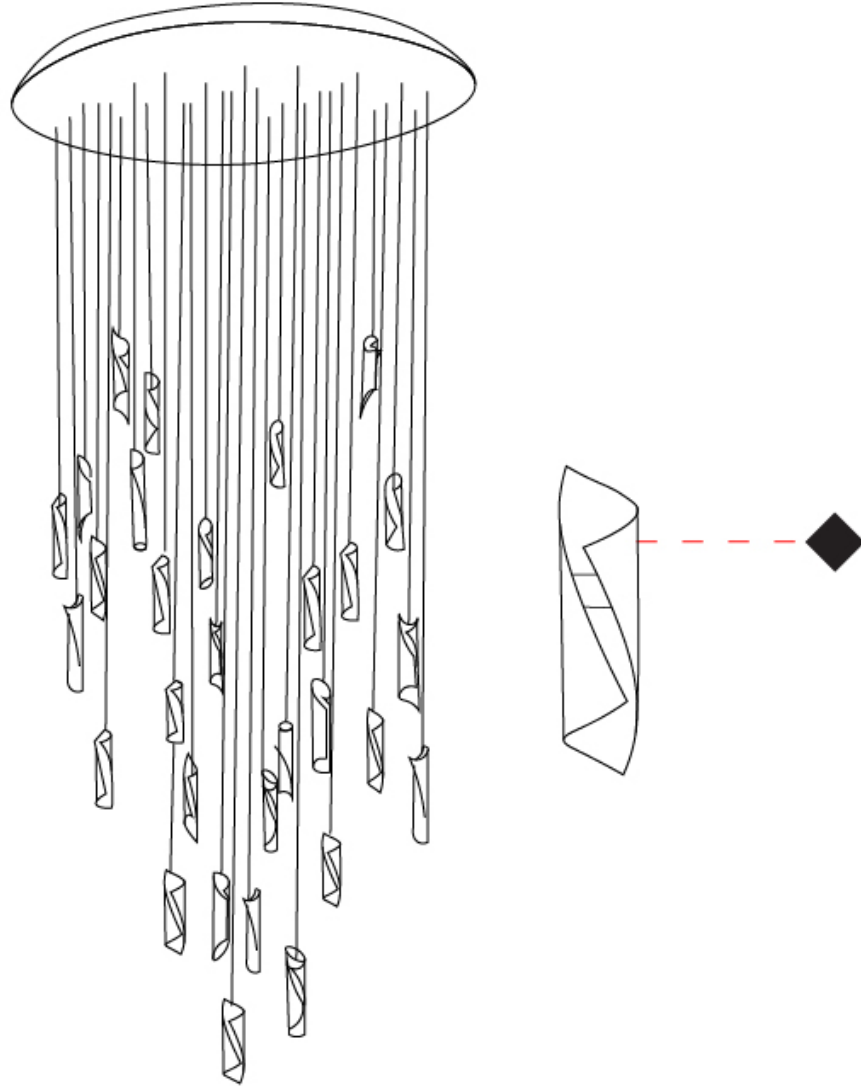

HUE 30 SUSPENSION

D131005-

PROJECT _____

TYPE _____

SPECIFIER _____

QUANTITY _____

DATE _____

D