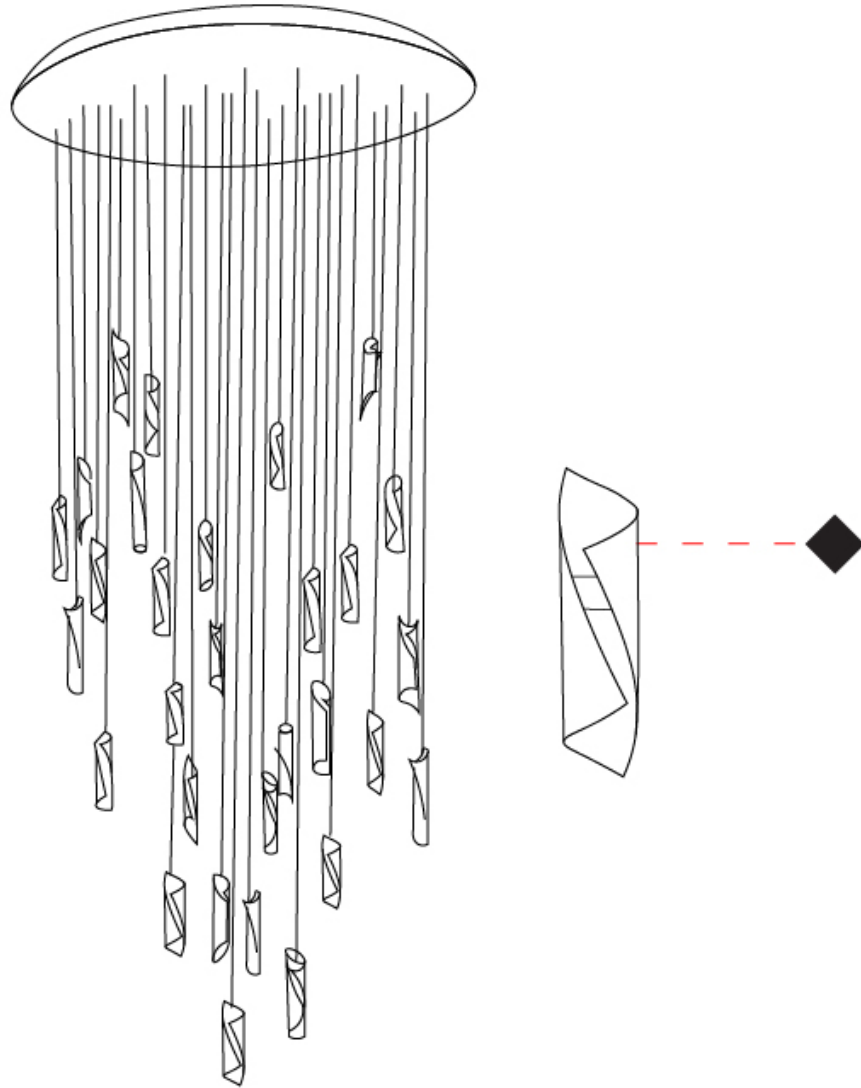

HUE 30 SUSPENSION

D131005-

PROJECT	_____
TYPE	_____
SPECIFIER	_____
QUANTITY	_____
DATE	_____

D