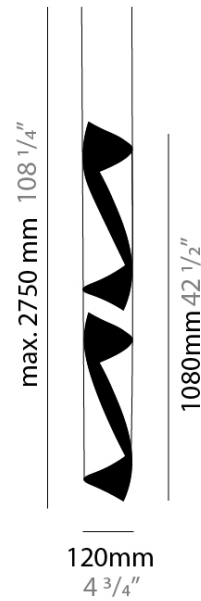

HUE SUSPENSION

D131018- _____
base number

1. To build a product code in our configurator select the specify button on the base model # product page
2. To build a manual product code on this datasheet choose from the options listed below in blue font and add the suffix to the base model #

GENERAL

Series: HUE
Brand: Knikerboker
Division: Design
Mounting Type: Suspension
Mounting Location: Ceiling
Subcategory: Pendant

PHYSICAL

Shape: Abstract
Diameter (mm): 120
Diameter (in): 4 ¾
Height (mm): 1100
Height (in): 43 ⅝
Max. Overall Height (mm): 2750
Max. Overall Height (in): 108 ¼
Light Distribution: Direct / Indirect
Fixture Finish: EWH / EBK / MAN / COF / PRD / SLF / GLF / CLF / BRL / EWS / EWG / EWC / EWR / EBS / EBG / EBC / EBB / MAS / MAD / MAC / MAB / COS / CGO / CCL / CBL / PRS / PRG / PRC / PRB
Fixture Material: Metal
Cable Details: 1 Silicone Cable 2000mm / 78 ¾"

ELECTRICAL

Number of Lamps: 4
Lamp Type: LED Retrofit
Lamp Shape: MR16
Bulb Included: Bulb Not Included
Max. Wattage Per Lamp (W): 6.5
Lamp Base: GU10
Input Voltage (V): 120

RATINGS AND CERTIFICATIONS

Certified By: Certified for North American Standards
IP rating: IP20

PROJECT
TYPE
SPECIFIER
QUANTITY
DATE