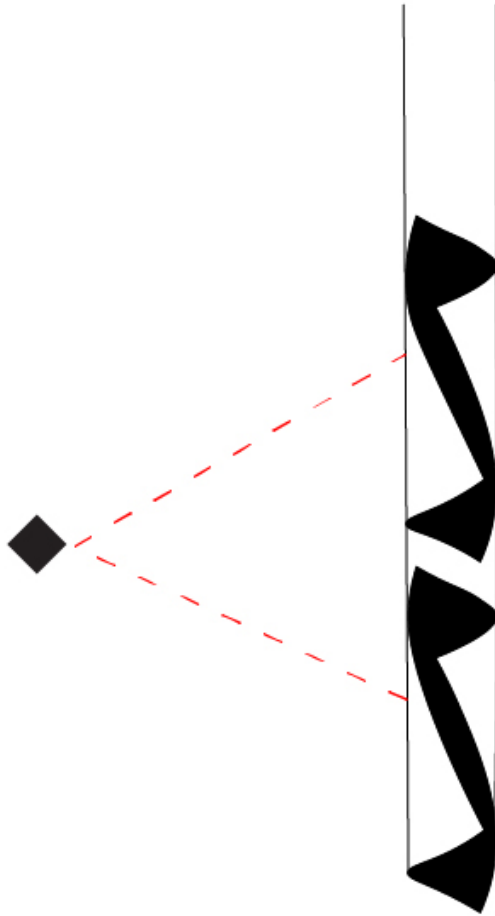

HUE SUSPENSION

D131018-

PROJECT

TYPE

SPECIFIER

QUANTITY

DATE

D