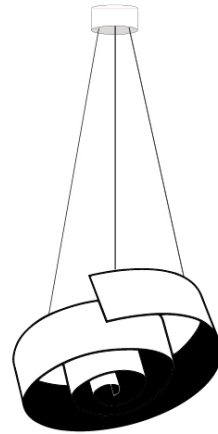

SPIRALE SUSPENSION

D131032- _____
base number

1. To build a product code in our configurator select the specify button on the base model # product page
2. To build a manual product code on this datasheet choose from the options listed below in blue font and add the suffix to the base model #

GENERAL

Series: Spirale _____
Brand: Knikerboker _____
Division: Design _____
Mounting Type: Suspension _____
Mounting Location: Ceiling _____
Subcategory: Pendant _____

PHYSICAL

Shape: Curves _____
Diameter (mm): 1100 _____
Diameter (in): 43 ⁵/₁₆ _____
Height (mm): 250 _____
Height (in): 9 ¹⁷/₁₆ _____
Max. Overall Height (mm): 1895 _____
Max. Overall Height (in): 74 ⁵/₈ _____
Fixture Finish: EWH / EBK / MAN / COF / PRD / SLF / GLF / CLF / BRL / EWS / EWG / EWC / EWR / EBS / EBG / EBC / EBC / EBB / MAS / MAD / MAC / MAB / COS / CGO / CCL / CBL / PRS / PRG / PRC / PRB _____
Fixture Material: Aluminum _____
Cable Details: 3 Steel Cable 200mm / 78 3/4" _____

ELECTRICAL

Number of Lamps: 1 _____
Lamp Type: LED Retrofit _____
Lamp Shape: PAR38 _____
Bulb Included: Bulb Not Included _____
Max. Wattage Per Lamp (W): 15 _____
Lamp Base: E26 _____
Input Voltage (V): 120 _____
Upon Request: GU24 / 277Vac _____

OPTICAL

Optic°: 30 _____

RATINGS AND CERTIFICATIONS

Certified By: Certified for North American Standards _____
IP rating: IP20 _____

PROJECT	_____
TYPE	_____
SPECIFIER	_____
QUANTITY	_____
DATE	_____