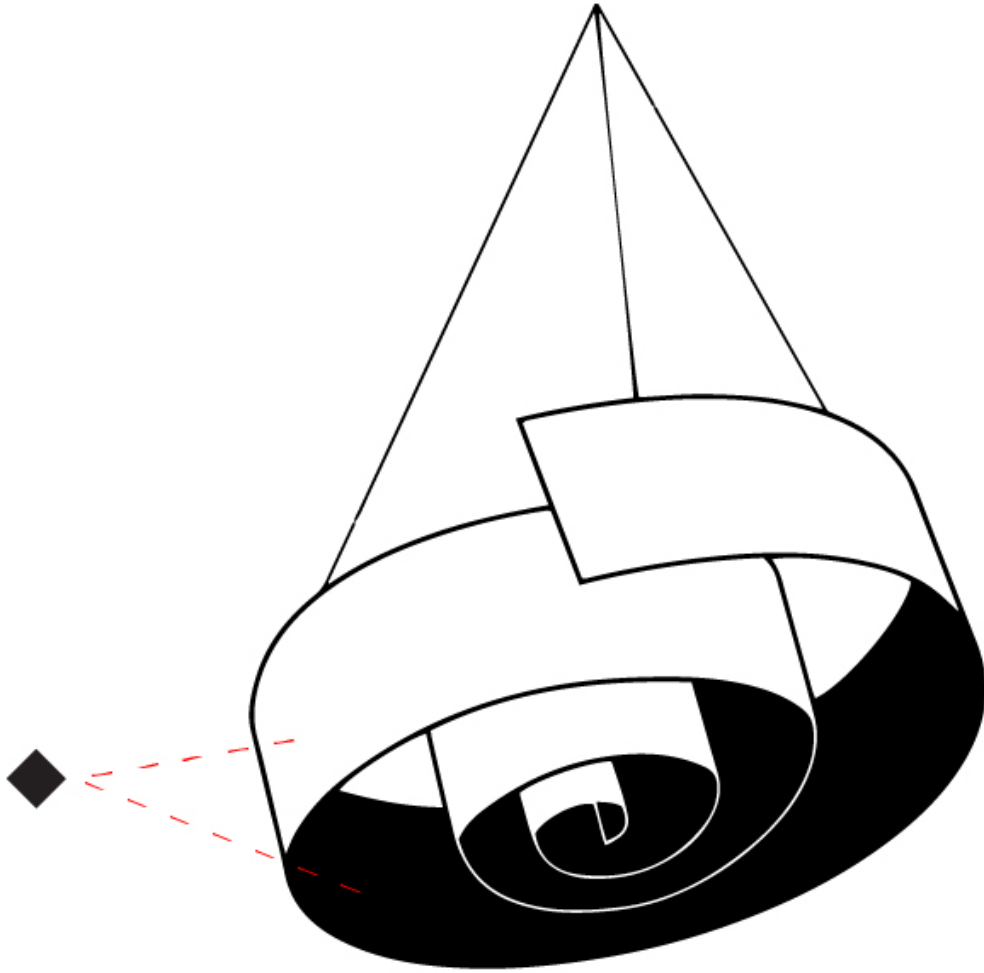

SPIRALE SUSPENSION

D131032-

PROJECT _____

TYPE _____

SPECIFIER _____

QUANTITY _____

DATE _____