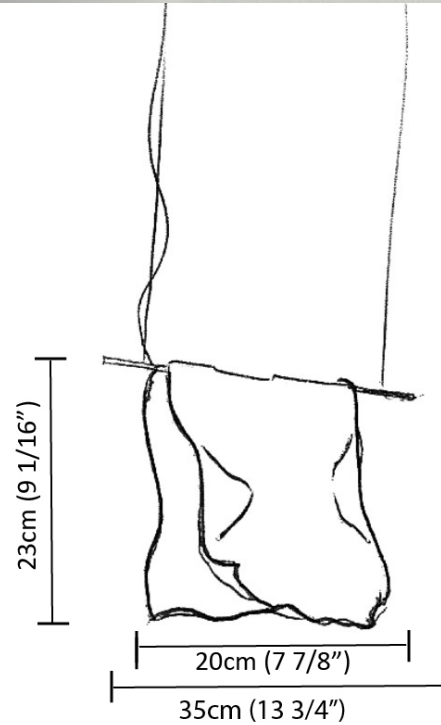

STENDIMI SUSPENSION

D131040-

base number Finish
Options

PROJECT
TYPE
SPECIFIER
QUANTITY
DATE

1. To build a product code in our configurator select the specify button on the base model # product page
2. To build a manual product code on this datasheet choose from the options listed below in blue font and add the suffix to the base model #

GENERAL

Series: Stendimi
Partner: Knikerboker
Division: Design
Installation: Suspension
Product Type: Pendant
Mounting Location: Ceiling
Light Distribution: Direct / Indirect

PHYSICAL

Shape: Abstract
Length (mm): 200
Length (in): 7 7/8
Height (mm): 230
Height (in): 9 1/16
Max. Overall Height (mm): 2230
Max. Overall Height (in): 87 13/16
Fixture Finish: EWH / EBK / MAN / COF / PRD / SLF / GLF / CLF / BRL / EWS / EWG / EWC / EWR / EBS / EBG / EBC / EBB / MAS / MAD / MAC / MAB / COS / CGO / CCL / CBL / PRS / PRG / PRC / PRB
Fixture Material: Metal
Cable Details: Silicon Cable 2000mm / 78 3/4"

ELECTRICAL

Lamp Type: LED
Total Output Wattage (W): 9.8
Dimming: Non-Dimmable
Driver Included: No
Driver Location: External
Driver Type: LED driver (Not Included)
Driver Class: Class 2
Housing: ENCP4
Input Voltage (V): 120

LED

Color Temperature (°K): 3000
Max. Delivered Lumen (lm): 1080
CRI: >80 CRI

RATINGS AND CERTIFICATIONS

Certified By: Certified for North American Standards
IP rating: IP20