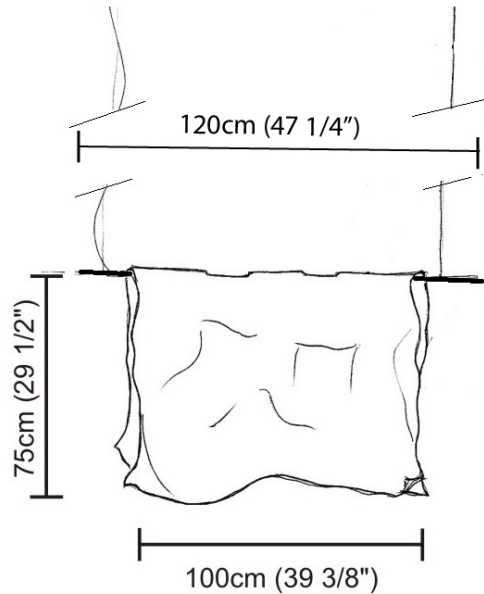

1. To build a product code in our configurator select the specify button on the base model # product page
2. To build a manual product code on this datasheet choose from the options listed below in blue font and add the suffix to the base model #

GENERAL

Series: Stendimi
Brand: Knikerboker
Division: Design
Mounting Type: Suspension
Mounting Location: Ceiling
Subcategory: Pendant

PHYSICAL

Shape: Abstract
Length (mm): 1000
Length (in): 39 3/8
Height (mm): 750
Height (in): 29 1/2
Max. Overall Height (mm): 2750
Max. Overall Height (in): 108 1/4
Light Distribution: Direct / Indirect
Fixture Finish: EWH / EBK / MAN / COF / PRD / SLF / GLF / CLF / BRL / EWS / EWG / EWC / EWR / EBS / EBG / EBC / EBB / MAS / MAD / MAC / MAB / COS / CGO / CCL / CBL / PRS / PRG / PRC / PRB
Fixture Material: Metal
Cable Details: Silicon Cable 2000mm / 78 3/4"

ELECTRICAL

Lamp Type: LED
Total Output Wattage (W): 29.4
Dimming: 0-10V Dimming
Driver Included: Yes
Driver Location: Integrated
Driver Type: Constant Voltage - Universal
Driver Class: Class 2
Input Voltage (V): 120 - 277
Output Voltage (V): 24
Upon Request: (Not included - see components) Remote: 0-10Vdc dimming / (Included) Integral Non-dimming 277Vac

LED

Number of LEDs: 8 strips
Color Temperature (°K): 3000
Max. Delivered Lumen (lm): 3240
CRI: >80 CRI
Lamp Life (hrs): 50000

RATINGS AND CERTIFICATIONS

Certified By: Certified for North American Standards
IP rating: IP20