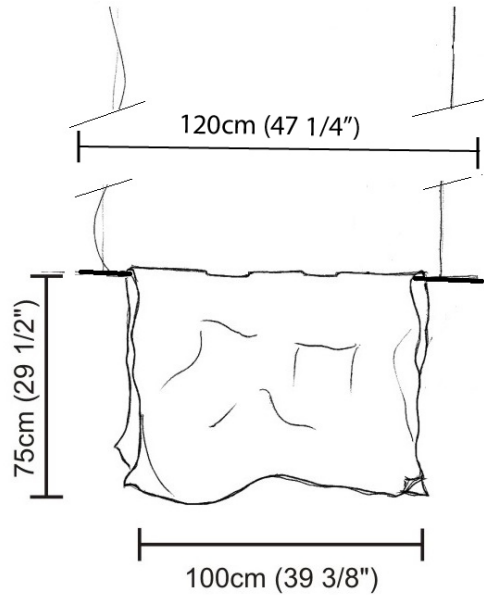

PROJECT
TYPE
SPECIFIER
QUANTITY
DATE

1. To build a product code in our configurator select the specify button on the base model # product page
2. To build a manual product code on this datasheet choose from the options listed below in blue font and add the suffix to the base model #

GENERAL

Series: Stendimi
Partner: Knikerboker
Division: Design
Installation: Suspension
Product Type: Pendant
Mounting Location: Ceiling
Light Distribution: Direct / Indirect

PHYSICAL

Shape: Abstract
Length (mm): 1000
Length (in): 39 3/8
Height (mm): 750
Height (in): 29 1/2
Max. Overall Height (mm): 2750
Max. Overall Height (in): 108 1/4
Fixture Finish: EWH / EBK / MAN / COF / PRD / SLF / GLF / CLF / BRL / EWS / EWG / EWC / EWR / EBS / EBG / EBC / EBB / MAS / MAD / MAC / MAB / COS / CGO / CCL / CBL / PRS / PRG / PRC / PRB
Fixture Material: Metal
Cable Details: Silicon Cable 2000mm / 78 3/4"

ELECTRICAL

Lamp Type: LED
Total Output Wattage (W): 29.4
Dimming: 0-10V Dimming
Driver Included: Yes
Driver Location: Integrated
Driver Type: Constant Voltage - Universal
Driver Class: Class 2
Input Voltage (V): 120 - 277
Output Voltage (V): 24
Upon Request: (Not included - see components) Remote: 0-10Vdc dimming / (Included) Integral Non-dimming 277Vac

LED

Number of LEDs: 8 strips
Color Temperature (°K): 3000
Max. Delivered Lumen (lm): 3240
CRI: >80 CRI
Lamp Life (hrs): 50000

RATINGS AND CERTIFICATIONS

Certified By: Certified for North American Standards
IP rating: IP20