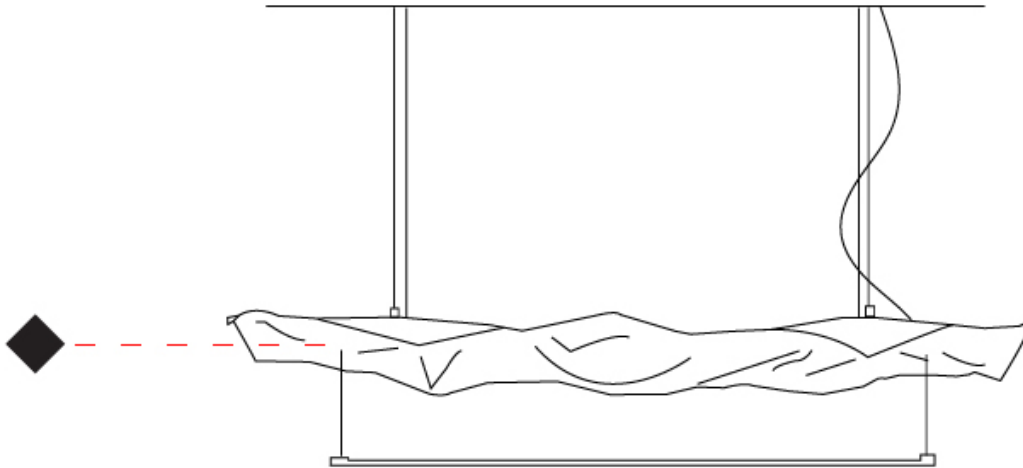

CRASH SUSPENSION

D131065-

PROJECT _____

TYPE _____

SPECIFIER _____

QUANTITY _____

DATE _____