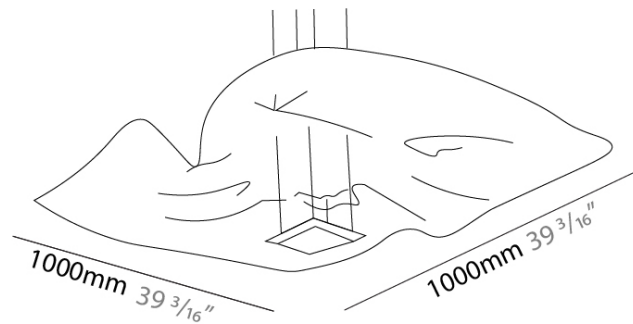

GENERAL

Series: Crash
Partner: Knikerboker
Division: Design
Installation: Suspension
Product Type: Pendant
Mounting Location: Ceiling
Light Distribution: Indirect

PHYSICAL

Shape: Abstract
Length (mm): 1000
Length (in): 39 3/8
Width (mm): 1000
Width (in): 39 3/8
Max. Overall Height (mm): 2000
Max. Overall Height (in): 78 3/4
Fixture Finish: EWH / EBK / MAN / COF / PRD / SLF / GLF / CLF / BRL / EWS / EWG / EWC / EWR / EBS / EBG / EBC / EBB / MAS / MAD / MAC / MAB / COS / CGO / CCL / CBL / PRS / PRG / PRC / PRB
Fixture Material: Steel
Cable Details: 4 Steel Cable 2000mm / 78 3/4" - Silicon Cable 2000mm / 78 3/4"

ELECTRICAL

Lamp Type: LED
Input Wattage (W): 21
Total Output Wattage (W): 20
Dimming: Tri-Mode (Non-Dimming and Phase Dimming (120Vac only) and 0-10V Dimming)
Driver Included: Yes
Driver Location: Integrated
Driver Type: Constant Current - Universal
Driver Class: Class 2
Input Voltage (V): 120 - 277
Constant Current (MA): 250
Upon Request: 0-10Vdc dimming / Phase dimming @120Vac / 277Vac

LED

Number of LEDs: 2
Color Temperature (°K): 3000
Max. Delivered Lumen (lm): 2200
CRI: >85 CRI
Lamp Life (hrs): 50000

RATINGS AND CERTIFICATIONS

Certified By: Certified for North American Standards
IP rating: IP20