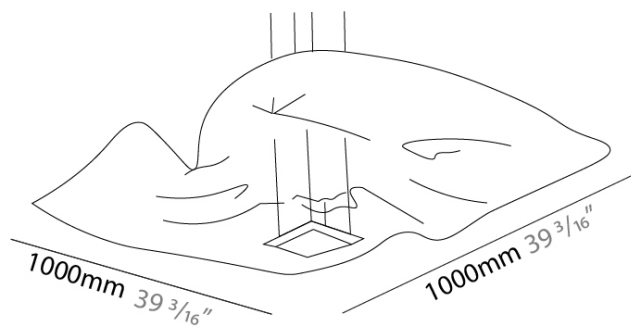

GENERAL

Series: Crash
Partner: Knikerboker
Division: Design
Installation: Suspension
Product Type: Pendant
Mounting Location: Ceiling
Light Distribution: Indirect

PHYSICAL

Shape: Abstract
Length (mm): 1000
Length (in): 39 3/8
Width (mm): 1000
Width (in): 39 3/8
Max. Overall Height (mm): 2000
Max. Overall Height (in): 78 3/4
Fixture Finish: EWH / EBK / MAN / COF / PRD / SLF / GLF / CLF / BRL / EWS / EWG / EWC / EWR / EBS / EBG / EBC / EBB / MAS / MAD / MAC / MAB / COS / CGO / CCL / CBL / PRS / PRG / PRC / PRB
Fixture Material: Steel
Cable Details: 4 Steel Cable 2000mm / 78 3/4" - Silicon Cable 2000mm / 78 3/4"

ELECTRICAL

Lamp Type: LED
Input Wattage (W): 21
Total Output Wattage (W): 20
Dimming: Tri-Mode (Non-Dimming and Phase Dimming (120Vac only) and 0-10V Dimming)
Driver Included: Yes
Driver Location: Integrated
Driver Type: Constant Current - Universal
Driver Class: Class 2
Input Voltage (V): 120 - 277
Constant Current (MA): 250
Upon Request: 0-10Vdc dimming / Phase dimming @120Vac / 277Vac

LED

Number of LEDs: 2
Color Temperature (°K): 3000
Max. Delivered Lumen (lm): 2200
CRI: >85 CRI
Lamp Life (hrs): 50000

RATINGS AND CERTIFICATIONS

Certified By: Certified for North American Standards
IP rating: IP20