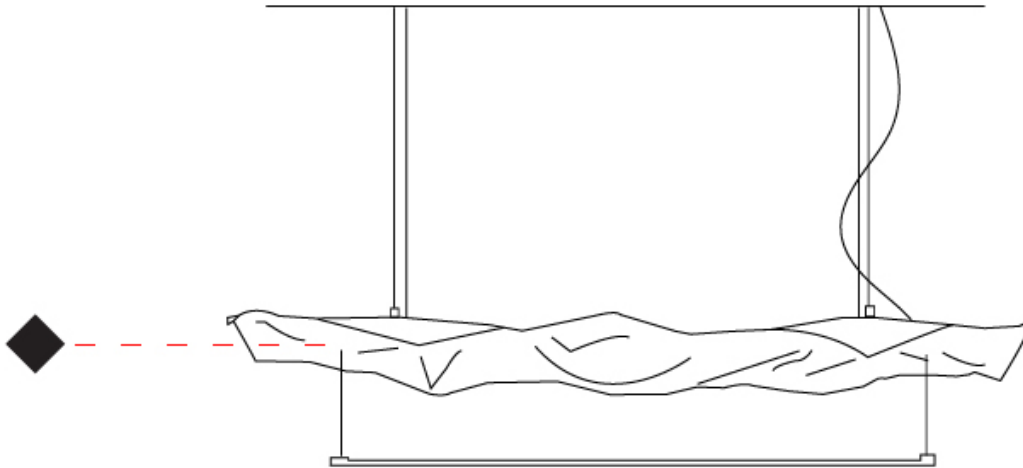

CRASH SUSPENSION

D131068-

PROJECT _____

TYPE _____

SPECIFIER _____

QUANTITY _____

DATE _____

D