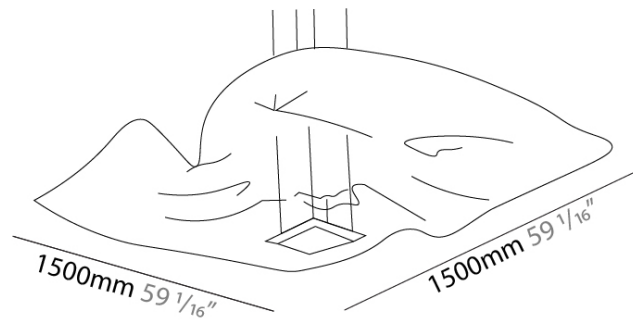

GENERAL

Series: Crash
Partner: Knikerboker
Division: Design
Installation: Suspension
Product Type: Pendant
Mounting Location: Ceiling
Light Distribution: Indirect

PHYSICAL

Shape: Curves
Length (mm): 1500
Length (in): 59 1/16
Width (mm): 1500
Width (in): 59 1/16
Max. Overall Height (mm): 2000
Max. Overall Height (in): 78 3/4
Fixture Finish: EWH / EBK / MAN / COF / PRD / SLF / GLF / CLF / BRL / EWS / EWG / EWC / EWR / EBS / EBG / EBC / EBB / MAS / MAD / MAC / MAB / COS / CGO / CCL / CBL / PRS / PRG / PRC / PRB
Fixture Material: Steel
Cable Details: 4 Steel Cable 2000mm / 78 3/4" - Silicon Cable 2000mm / 78 3/4"

ELECTRICAL

Lamp Type: LED
Input Wattage (W): 31.5
Total Output Wattage (W): 30
Dimming: Tri-Mode (Non-Dimming and Phase Dimming (120Vac only) and 0-10V Dimming)
Driver Included: Yes
Driver Location: Integrated
Driver Type: Constant Current - Universal
Driver Class: Class 2
Input Voltage (V): 120 - 277
Constant Current (MA): 250
Upon Request: 0-10Vdc dimming / Phase dimming @120Vac / 277Vac

LED

Number of LEDs: 3
Color Temperature (°K): 3000
Max. Delivered Lumen (lm): 3300
CRI: >85 CRI
Lamp Life (hrs): 50000

RATINGS AND CERTIFICATIONS

Certified By: Certified for North American Standards
IP rating: IP20