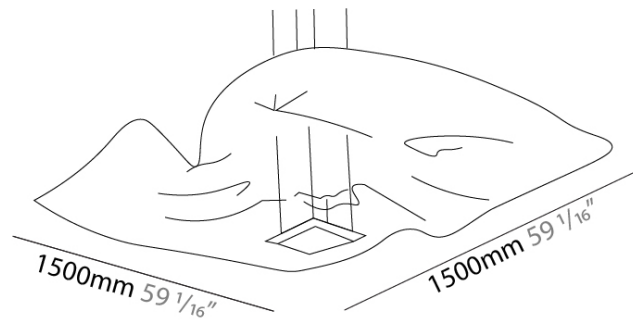

#### PHYSICAL

Shape: Curves  
 Length (mm): 1500  
 Length (in): 59 1/16  
 Width (mm): 1500  
 Width (in): 59 1/16  
 Max. Overall Height (mm): 2000  
 Max. Overall Height (in): 78 3/4  
 Fixture Finish: EWH / EBK / MAN / COF / PRD / SLF / GLF / CLF / BRL / EWS / EWG / EWC / EWR / EBS / EBG / EBC / EBB / MAS / MAD / MAC / MAB / COS / CGO / CCL / CBL / PRS / PRG / PRC / PRB  
 Fixture Material: Steel  
 Cable Details: 4 Steel Cable 2000mm / 78 3/4" - Silicon Cable 2000mm / 78 3/4"