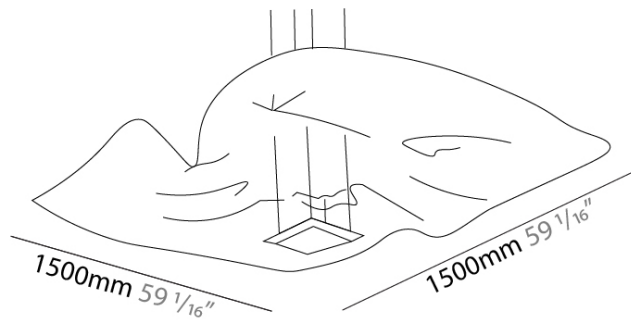

GENERAL

Series: Crash
Partner: Knikerboker
Division: Design
Installation: Suspension
Product Type: Pendant
Mounting Location: Ceiling
Light Distribution: Indirect

PHYSICAL

Shape: Curves
Length (mm): 1500
Length (in): 59 1/16
Width (mm): 1500
Width (in): 59 1/16
Max. Overall Height (mm): 2000
Max. Overall Height (in): 78 3/4
Fixture Finish: EWH / EBK / MAN / COF / PRD / SLF / GLF / CLF / BRL / EWS / EWG / EWC / EWR / EBS / EBG / EBC / EBB / MAS / MAD / MAC / MAB / COS / CGO / CCL / CBL / PRS / PRG / PRC / PRB
Fixture Material: Steel
Cable Details: 4 Steel Cable 2000mm / 78 3/4" - Silicon Cable 2000mm / 78 3/4"

ELECTRICAL

Lamp Type: LED
Input Wattage (W): 31.5
Total Output Wattage (W): 30
Dimming: Tri-Mode (Non-Dimming and Phase Dimming (120Vac only) and 0-10V Dimming)
Driver Included: Yes
Driver Location: Integrated
Driver Type: Constant Current - Universal
Driver Class: Class 2
Input Voltage (V): 120 - 277
Constant Current (MA): 250
Upon Request: 0-10Vdc dimming / Phase dimming @120Vac / 277Vac

LED

Number of LEDs: 3
Color Temperature (°K): 3000
Max. Delivered Lumen (lm): 3300
CRI: >85 CRI
Lamp Life (hrs): 50000

RATINGS AND CERTIFICATIONS

Certified By: Certified for North American Standards
IP rating: IP20

PROJECT
TYPE
SPECIFIER
QUANTITY
DATE