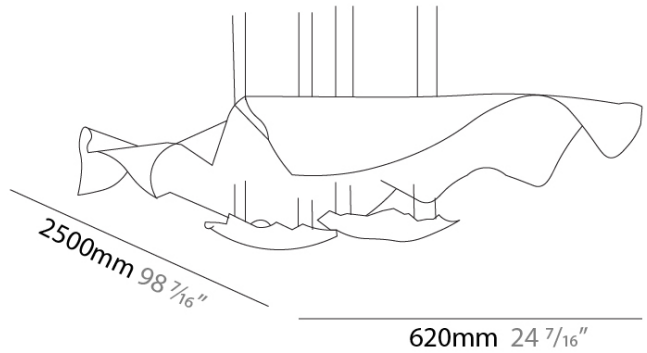

GENERAL

Series: Crash
Partner: Knikerboker
Division: Design
Installation: Suspension
Product Type: Pendant
Mounting Location: Ceiling
Light Distribution: Indirect

PHYSICAL

Shape: Curves
Length (mm): 2500
Length (in): 98 7/16
Width (mm): 620
Width (in): 24 7/16
Max. Overall Height (mm): 2000
Max. Overall Height (in): 78 3/4
Fixture Finish: [EWH / EBK / MAN / COF / PRD / SLF / GLF / CLF / BRL / EWS / EWG / EWC / EWR / EBS / EBG / EBC / EBB / MAS / MAD / MAC / MAB / COS / CGO / CCL / CBL / PRS / PRG / PRC / PRB](#)
Fixture Material: Steel
Cable Details: 4 Steel Cable 2000mm / 78 3/4" - Silicon Cable 2000mm / 78 3/4"

ELECTRICAL

Lamp Type: LED
Input Wattage (W): 42
Total Output Wattage (W): 40
Dimming: Tri-Mode (Non-Dimming and Phase Dimming (120Vac only) and 0-10V Dimming)
Driver Included: Yes
Driver Location: Integrated
Driver Type: Constant Current - Universal
Driver Class: Class 2
Input Voltage (V): 120 - 277
Constant Current (MA): 250
Upon Request: 0-10Vdc dimming / Phase dimming @120Vac / 277Vac

LED

Number of LEDs: 4
Color Temperature (°K): 3000
Max. Delivered Lumen (lm): 4400
CRI: >85 CRI
Lamp Life (hrs): 50000

RATINGS AND CERTIFICATIONS

Certified By: Certified for North American Standards
IP rating: IP20