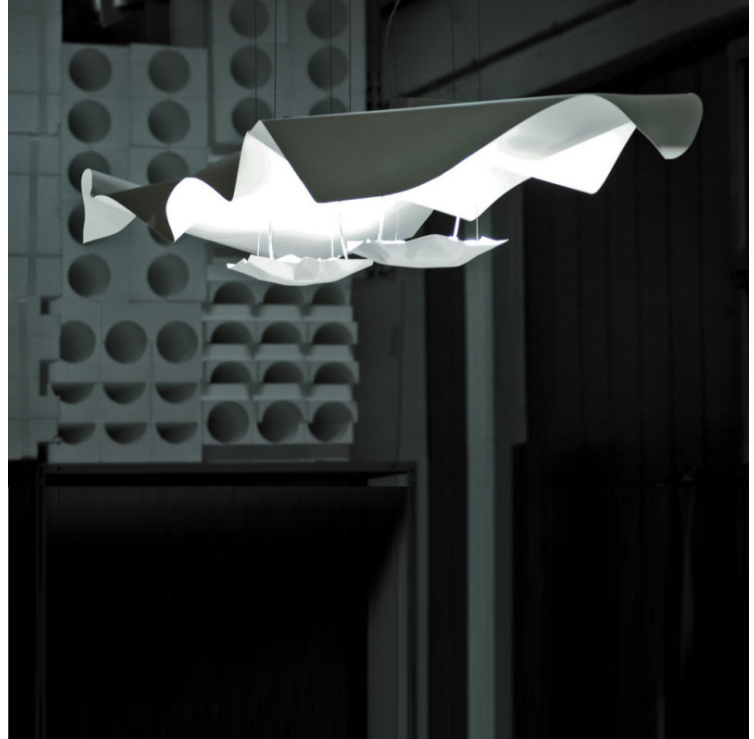

GENERAL

Series: Crash
Partner: Knikerboker
Division: Design
Installation: Suspension
Product Type: Pendant
Mounting Location: Ceiling
Light Distribution: Indirect

PHYSICAL

Shape: Curves
Length (mm): 2500
Length (in): 98 7/16
Width (mm): 620
Width (in): 24 7/16
Max. Overall Height (mm): 2000
Max. Overall Height (in): 78 3/4
Fixture Finish: [EWH / EBK / MAN / COF / PRD / SLF / GLF / CLF / BRL / EWS / EWG / EWC / EWR / EBS / EBG / EBC / EBB / MAS / MAD / MAC / MAB / COS / CGO / CCL / CBL / PRS / PRG / PRC / PRB](#)
Fixture Material: Steel
Cable Details: 4 Steel Cable 2000mm / 78 3/4" - Silicon Cable 2000mm / 78 3/4"

ELECTRICAL

Lamp Type: LED
Input Wattage (W): 42
Total Output Wattage (W): 40
Dimming: Tri-Mode (Non-Dimming and Phase Dimming (120Vac only) and 0-10V Dimming)
Driver Included: Yes
Driver Location: Integrated
Driver Type: Constant Current - Universal
Driver Class: Class 2
Input Voltage (V): 120 - 277
Constant Current (MA): 250
Upon Request: 0-10Vdc dimming / Phase dimming @120Vac / 277Vac

LED

Number of LEDs: 4
Color Temperature (°K): 3000
Max. Delivered Lumen (lm): 4400
CRI: >85 CRI
Lamp Life (hrs): 50000

RATINGS AND CERTIFICATIONS

Certified By: Certified for North American Standards
IP rating: IP20