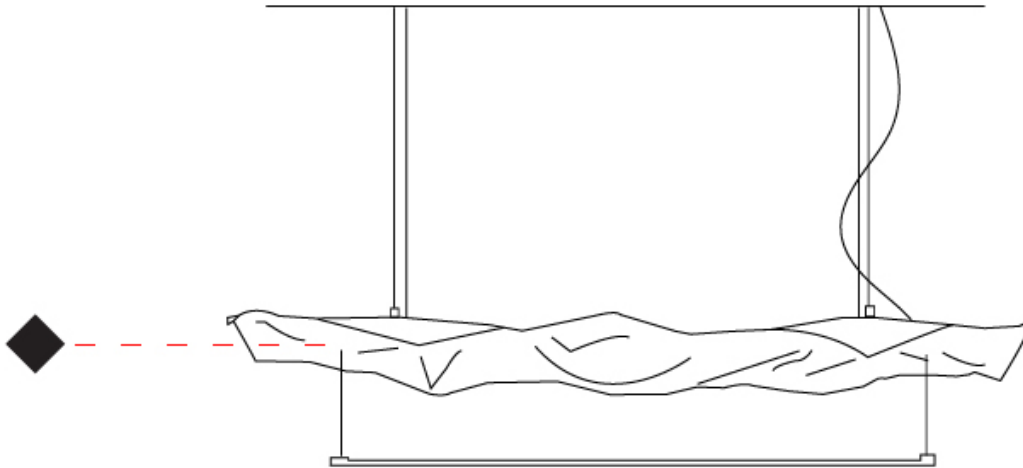

CRASH SUSPENSION

D131071-

PROJECT _____

TYPE _____

SPECIFIER _____

QUANTITY _____

DATE _____

D