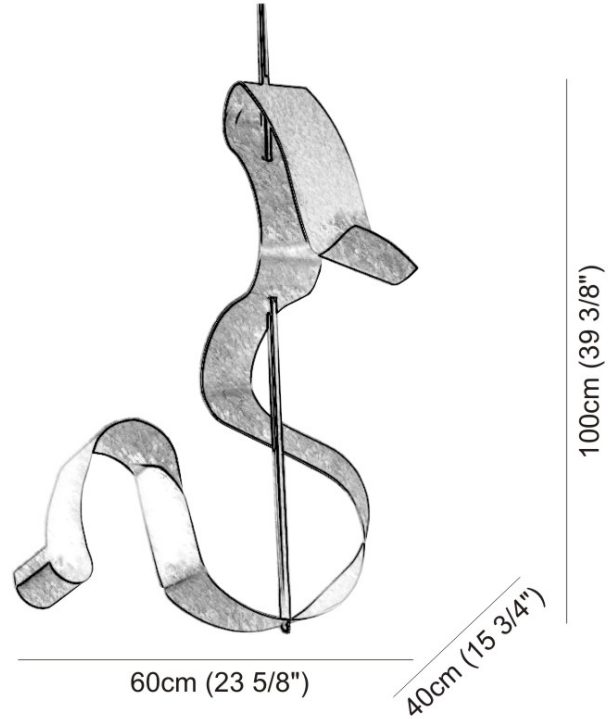

GENERAL

Series: Scroll
 Partner: Knikerboker
 Division: Design
 Installation: Suspension
 Product Type: Pendant
 Mounting Location: Ceiling
 Light Distribution: Indirect

PHYSICAL

Shape: Curves
 Length (mm): 600
 Length (in): 23 3/8
 Width (mm): 400
 Width (in): 15 3/4
 Height (mm): 1000
 Height (in): 39 3/8

LED

Number of LEDs: 2 x 36 (3W strips) + 1 COB (10W)
 Color Temperature (°K): 3000
 Max. Delivered Lumen (lm): 1100
 CRI: >80 CRI
 Lamp Life (hrs): 50000

RATINGS AND CERTIFICATIONS

Certified By: Certified for North American Standards
 IP rating: IP20