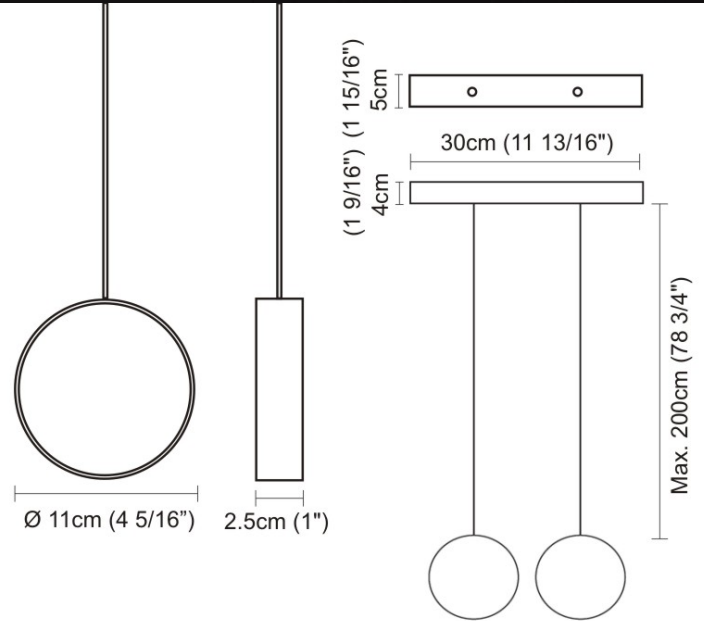

PROJECT	
TYPE	
SPECIFIER	
QUANTITY	
DATE	

DO NOT DISTURB SUSPENSION

D131113-

base number Finish
Options

1. To build a product code in our configurator select the specify button on the base model # product page
2. To build a manual product code on this datasheet choose from the options listed below in blue font and add the suffix to the base model #

GENERAL

Series: Do Not Disturb
Partner: Knikerboker
Division: Design
Installation: Suspension
Product Type: Pendant
Mounting Location: Ceiling
Light Distribution: Direct / Indirect

PHYSICAL

Shape: Round
Length (mm): 300
Length (in): 11 ¹³/₁₆
Width (mm): 45
Width (in): 1 ³/₄
Diffuser: Opal
Fixture Finish: EWH / EBK / MAN / COF / PRD / SLF / GLF / CLF / BRL
Fixture Material: Metal
Cable Details: Silicon Coaxial Cable 1500mm / 59 1/16"

ELECTRICAL

Lamp Type: LED
Input Wattage (W): 16
Total Output Wattage (W): 14
Dimming: 0-10V Dimming / Phase Dimming (120Vac Only)
Driver Included: Yes
Driver Type: Constant Voltage - 120 / 277Vac
Driver Class: Class 2
Input Voltage (V): 120 - 277
Output Voltage (V): 24
Upon Request: 0-10Vdc dimming / Phase dimming @120Vac only / 277Vac

LED

Number of LEDs: 2
Color Temperature (°K): 3000
Max. Delivered Lumen (lm): 2000
CRI: >85 CRI
Lamp Life (hrs): 50000

RATINGS AND CERTIFICATIONS

Certified By: Certified for North American Standards
IP rating: IP20