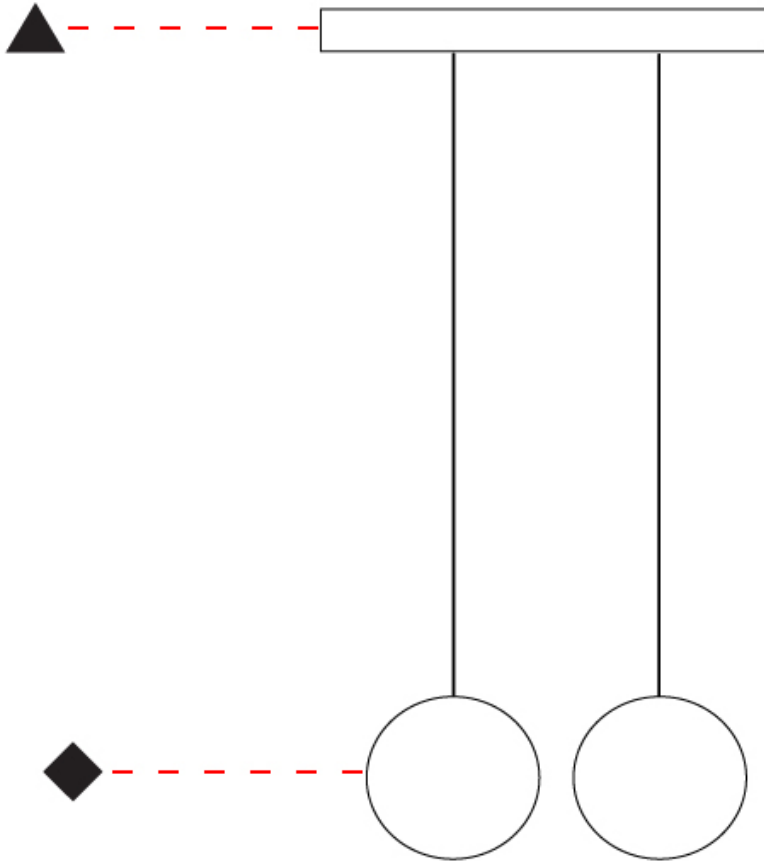

DO NOT DISTURB SUSPENSION

D131113-

PROJECT

TYPE

SPECIFIER

QUANTITY

DATE

D