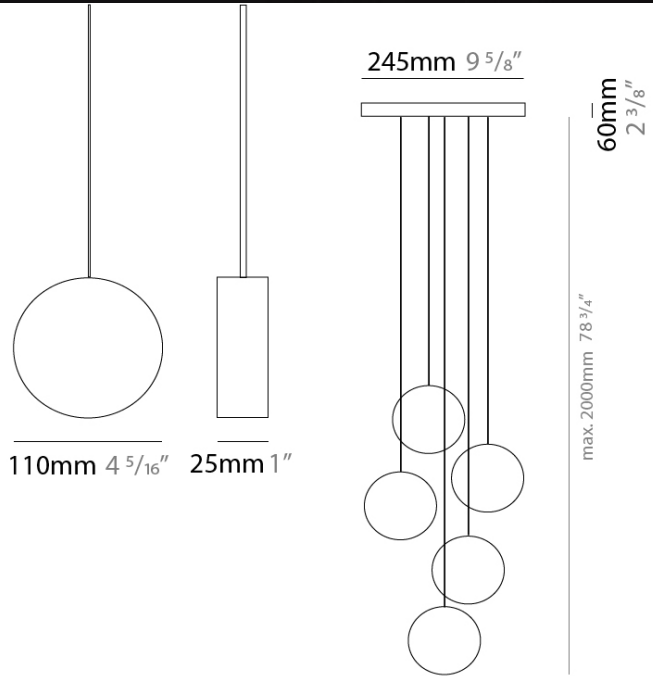

GENERAL

Series: Do Not Disturb
 Partner: Knikerboker
 Division: Design
 Installation: Suspension
 Product Type: Pendant
 Mounting Location: Ceiling
 Light Distribution: Direct / Indirect

PHYSICAL

Shape: Round
 Diameter (mm): 245
 Diameter (in): 9 5/8
 Height (mm): 1500
 Height (in): 59 1/16
 Diffuser: Opal
 Fixture Finish: EWH / EBK / MAN / COF / PRD / SLF / GLF / CLF / BRL
 Fixture Material: Aluminum
 Cable Details: Silicon Coaxial Cable 1500mm / 59 1/16"

LED

Number of LEDs: 5
 Color Temperature (°K): 3000
 Max. Delivered Lumen (lm): 5000
 CRI: >85 CRI
 Lamp Life (hrs): 50000

RATINGS AND CERTIFICATIONS

Certified By: Certified for North American Standards
 IP rating: IP20