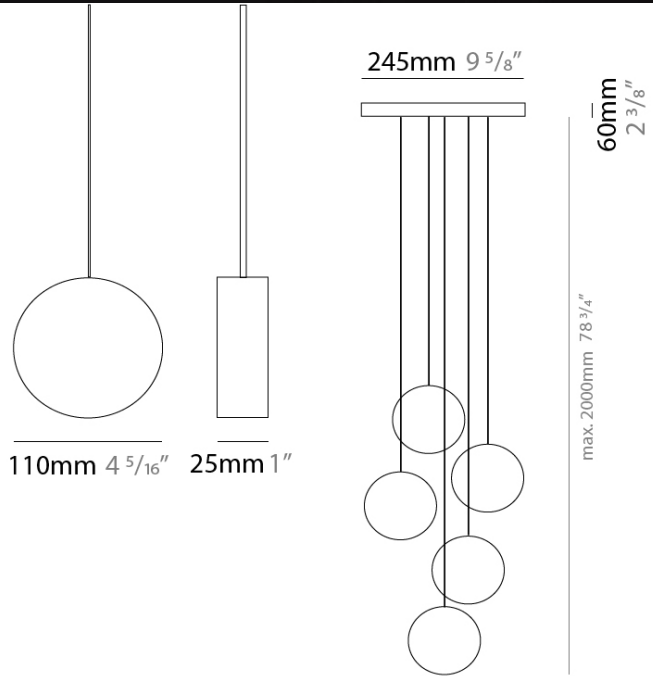

PROJECT
TYPE
SPECIFIER
QUANTITY
DATE

DO NOT DISTURB SUSPENSION

D131121-

base number   Finish
Options

1. To build a product code in our configurator select the specify button on the base model # product page
2. To build a manual product code on this datasheet choose from the options listed below in blue font and add the suffix to the base model #

GENERAL

Series: Do Not Disturb
Partner: Knikerboker
Division: Design
Installation: Suspension
Product Type: Pendant
Mounting Location: Ceiling
Light Distribution: Direct / Indirect

PHYSICAL

Shape: Round
Diameter (mm): 245
Diameter (in): 9 5/8
Height (mm): 1500
Height (in): 59 1/16
Diffuser: Opal
Fixture Finish: EWH / EBK / MAN / COF / PRD / SLF / GLF / CLF / BRL
Fixture Material: Aluminum
Cable Details: Silicon Coaxial Cable 1500mm / 59 1/16"

ELECTRICAL

Lamp Type: LED
Input Wattage (W): 40
Total Output Wattage (W): 35
Dimming: Non-Dimmable
Driver Included: Yes
Driver Location: Integrated
Driver Type: Constant Voltage - Universal
Driver Class: Class 2
Input Voltage (V): 120 - 277
Output Voltage (V): 24
Upon Request: Remote: Phase dimming @120Vac only / Integral: 0-10Vdc dimming

LED

Number of LEDs: 5
Color Temperature (°K): 3000
Max. Delivered Lumen (lm): 5000
CRI: >85 CRI
Lamp Life (hrs): 50000

RATINGS AND CERTIFICATIONS

Certified By: Certified for North American Standards
IP rating: IP20