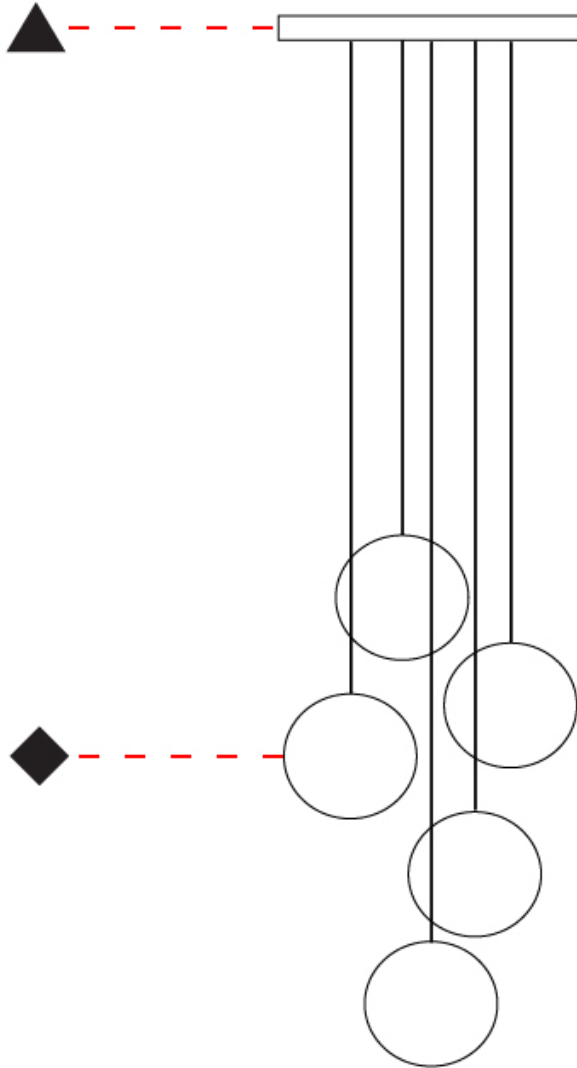

DO NOT DISTURB SUSPENSION

D131121-

PROJECT

TYPE

SPECIFIER

QUANTITY

DATE

D