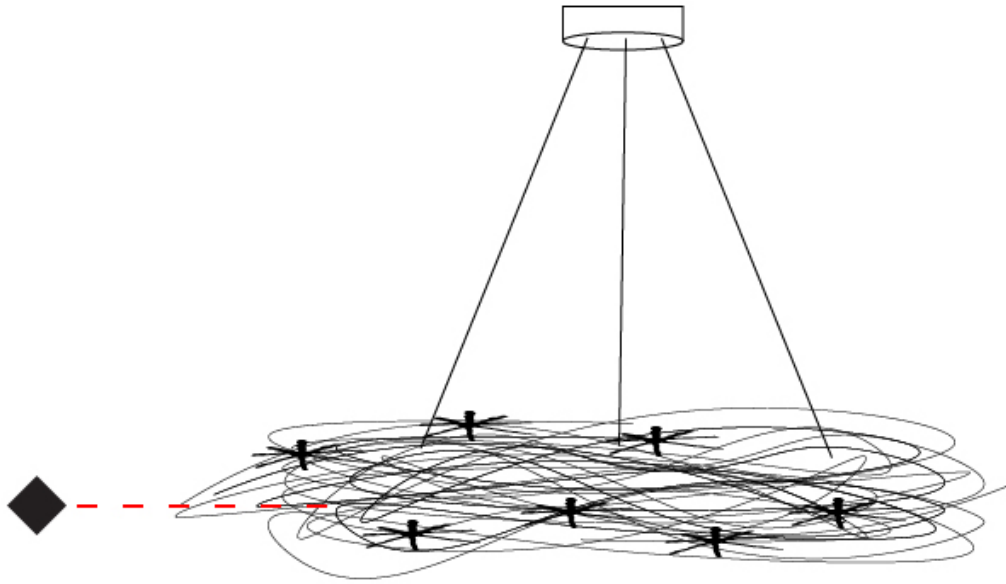

D131145

PROJECT

TYPE

SPECIFIER

QUANTITY

DATE

D