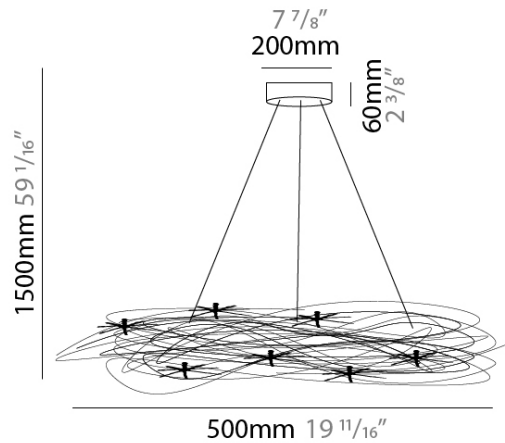

CONFUSIONE SUSPENSION

D131145

base number

1. To build a product code in our configurator select the specify button on the base model # product page
2. To build a manual product code on this datasheet choose from the options listed below in blue font and add the suffix to the base model #

GENERAL

Series: Confusione
Partner: Knikerboker
Division: Design
Installation: Suspension
Product Type: Pendant
Mounting Location: Ceiling

PHYSICAL

Shape: Round
Diameter (mm): 500
Diameter (in): 19 ¹¹/₁₆
Fixture Material: Anodized Aluminum
Cable Details: 3 Steel Cable 1500m / 59 1/16"

ELECTRICAL

Number of Lamps: 10
Lamp Type: LED
Bulb Included: Bulb Included
Total Output Wattage (W): 10
Max. Wattage Per Lamp (W): 1
Lamp Base: G4
Dimming: 0-10V Dimming / Phase Dimming (120Vac Only)
Driver Included: Yes
Driver Location: Remote
Driver Type: Constant Voltage - 120Vac
Driver Class: Class 2
Input Voltage (V): 120 - 277
Output Voltage (V): 12
Upon Request: (Not included - see components) Remote: 0-10Vdc dimming / Phase dimming @120Vac only / 277Vac

RATINGS AND CERTIFICATIONS

Certified By: Certified for North American Standards
IP rating: IP20

PROJECT	
TYPE	
SPECIFIER	
QUANTITY	
DATE