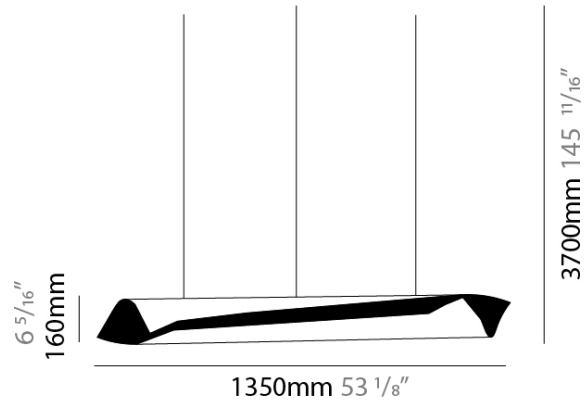

PROJECT	_____
TYPE	_____
SPECIFIER	_____
QUANTITY	_____
DATE	_____

HUE SUSPENSION

D131213- _____
base number

1. To build a product code in our configurator select the specify button on the base model # product page
2. To build a manual product code on this datasheet choose from the options listed below in blue font and add the suffix to the base model #

GENERAL

Series: HUE
Brand: Knikerboker
Division: Design
Mounting Type: Suspension
Mounting Location: Ceiling
Subcategory: Pendant

PHYSICAL

Shape: Abstract
Diameter (mm): 160
Diameter (in): 6 ⁵/₁₆
Height (mm): 1350
Height (in): 53 ¹/₈
Max. Overall Height (mm): 3700
Max. Overall Height (in): 145 ¹¹/₁₆
Light Distribution: Direct / Indirect
Fixture Finish: EWH / EBK / MAN / COF / PRD / SLF / GLF / CLF / BRL / EWS / EWG / EWC / EWR / EBS / EBG / EBC / EBB / MAS / MAD / MAC / MAB / COS / CGO / CCL / CBL / PRS / PRG / PRC / PRB
Fixture Material: Metal
Cable Details: 1 Silicone Cable 2000mm / 78 3/4"

ELECTRICAL

Number of Lamps: 4
Lamp Type: LED Retrofit
Bulb Included: Bulb Not Included
Max. Wattage Per Lamp (W): 4.5
Lamp Base: E26
Input Voltage (V): 120
Upon Request: 277Vac / GU10

RATINGS AND CERTIFICATIONS

Certified By: Certified for North American Standards
IP rating: IP20