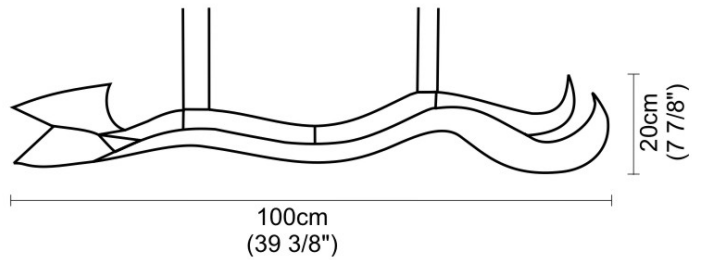

TEMPO PERSO SUSPENSION

D131229- _____
base number

1. To build a product code in our configurator select the specify button on the base model # product page
2. To build a manual product code on this datasheet choose from the options listed below in blue font and add the suffix to the base model #

GENERAL

Series: Tempo Perso
Brand: Knikerboker
Division: Design
Mounting Type: Suspension
Mounting Location: Ceiling
Subcategory: Pendant

PHYSICAL

Shape: Curves
Length (mm): 1000
Length (in): 39 3/8
Height (mm): 200
Height (in): 7 7/8
Light Distribution: Indirect
Fixture Finish: EWH / EBK / MAN / COF / PRD / SLF / GLF / CLF / BRL / EWS / EWG / EWC / EWR / EBS / EBG / EBC / EBB / MAS / MAD / MAC / MAB / COS / CGO / CCL / CBL / PRS / PRG / PRC / PRB
Fixture Material: Aluminum
Cable Details: 4 Steel Cables 2000mm / 78 3/4" - Silicon Cable 2000mm / 78 3/4"

ELECTRICAL

Lamp Type: LED
Total Output Wattage (W): 20
Dimming: Tri-Mode (Non-Dimming and Phase Dimming (120Vac only) and 0-10V Dimming)
Driver Included: Yes
Driver Location: Integrated
Driver Type: Constant Current - Universal
Driver Class: Class 2
Input Voltage (V): 120 - 277
Constant Current (mA): 250
Upon Request: 0-10Vdc dimming / Phase dimming @120Vac / 277Vac

LED

Number of LEDs: 2
Color Temperature (°K): 3000
Max. Delivered Lumen (lm): 2200
CRI: >85 CRI
Lamp Life (hrs): 50000

RATINGS AND CERTIFICATIONS

Certified By: CSA Certified to UL and CSA Standards
IP rating: IP20