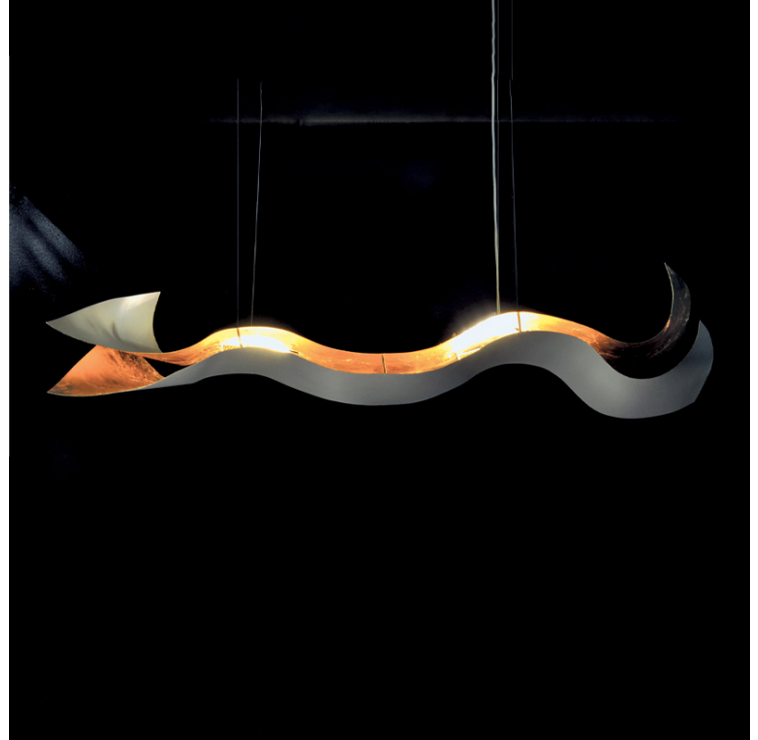

GENERAL

Series: Tempo Perso
 Brand: Knikerboker
 Division: Design
 Mounting Type: Suspension
 Mounting Location: Ceiling
 Subcategory: Pendant

PHYSICAL

Shape: Curves
 Length (mm): 1000
 Length (in): 39 3/8
 Height (mm): 200
 Height (in): 7 7/8
 Light Distribution: Indirect
 Fixture Finish: EWH / EBK / MAN / COF / PRD / SLF / GLF / CLF / BRL / EWS / EWG / EWC / EWR / EBS / EBG / EBC / EBB / MAS / MAD / MAC / MAB / COS / CGO / CCL / CBL / PRS / PRG / PRC / PRB
 Fixture Material: Aluminum
 Cable Details: 4 Steel Cables 2000mm / 78 3/4" - Silicon Cable 2000mm / 78 3/4"

TEMPO PERSO SUSPENSION

COLOR FINISH CHART

PROJECT
TYPE
SPECIFIER
QUANTITY
DATE

Fixture Finish

Digital: Not all screens are calibrated the same, and therefore, colors will appear differently between screens.
Physical: When texture is involved, there will be variations in color, character and tone within a product series and between product families.