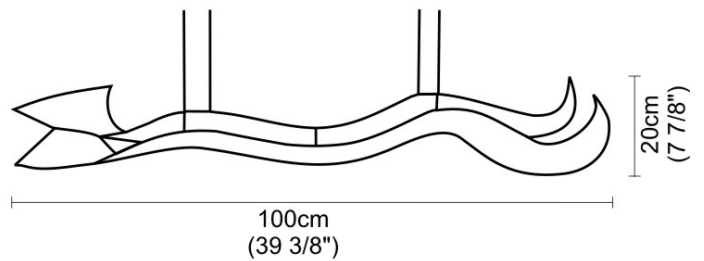

TEMPO PERSO SUSPENSION

D131229-

base number Finish
Options

1. To build a product code in our configurator select the specify button on the base model # product page
2. To build a manual product code on this datasheet choose from the options listed below in blue font and add the suffix to the base model #

GENERAL

Series: Tempo Perso
Partner: Knikerboker
Division: Design
Installation: Suspension
Product Type: Pendant
Mounting Location: Ceiling
Light Distribution: Indirect

PHYSICAL

Shape: Curves
Length (mm): 1000
Length (in): 39 3/8
Height (mm): 200
Height (in): 7 7/8
Fixture Finish: EWH / EBK / MAN / COF / PRD / SLF / GLF / CLF / BRL / EWS / EWG / EWC / EWR / EBS / EBG / EBC / EBB / MAS / MAD / MAC / MAB / COS / CGO / CCL / CBL / PRS / PRG / PRC / PRB
Fixture Material: Aluminum
Cable Details: 4 Steel Cables 2000mm / 78 3/4" - Silicon Cable 2000mm / 78 3/4"

ELECTRICAL

Lamp Type: LED
Total Output Wattage (W): 20
Dimming: Tri-Mode (Non-Dimming and Phase Dimming (120Vac only) and 0-10V Dimming)
Driver Included: Yes
Driver Location: Integrated
Driver Type: Constant Current - Universal
Driver Class: Class 2
Input Voltage (V): 120 - 277
Constant Current (MA): 250
Upon Request: 0-10Vdc dimming / Phase dimming @120Vac / 277Vac

LED

Number of LEDs: 2
Color Temperature (°K): 3000
Max. Delivered Lumen (lm): 2200
CRI: >85 CRI
Lamp Life (hrs): 50000

RATINGS AND CERTIFICATIONS

Certified By: CSA Certified to UL and CSA Standards
IP rating: IP20